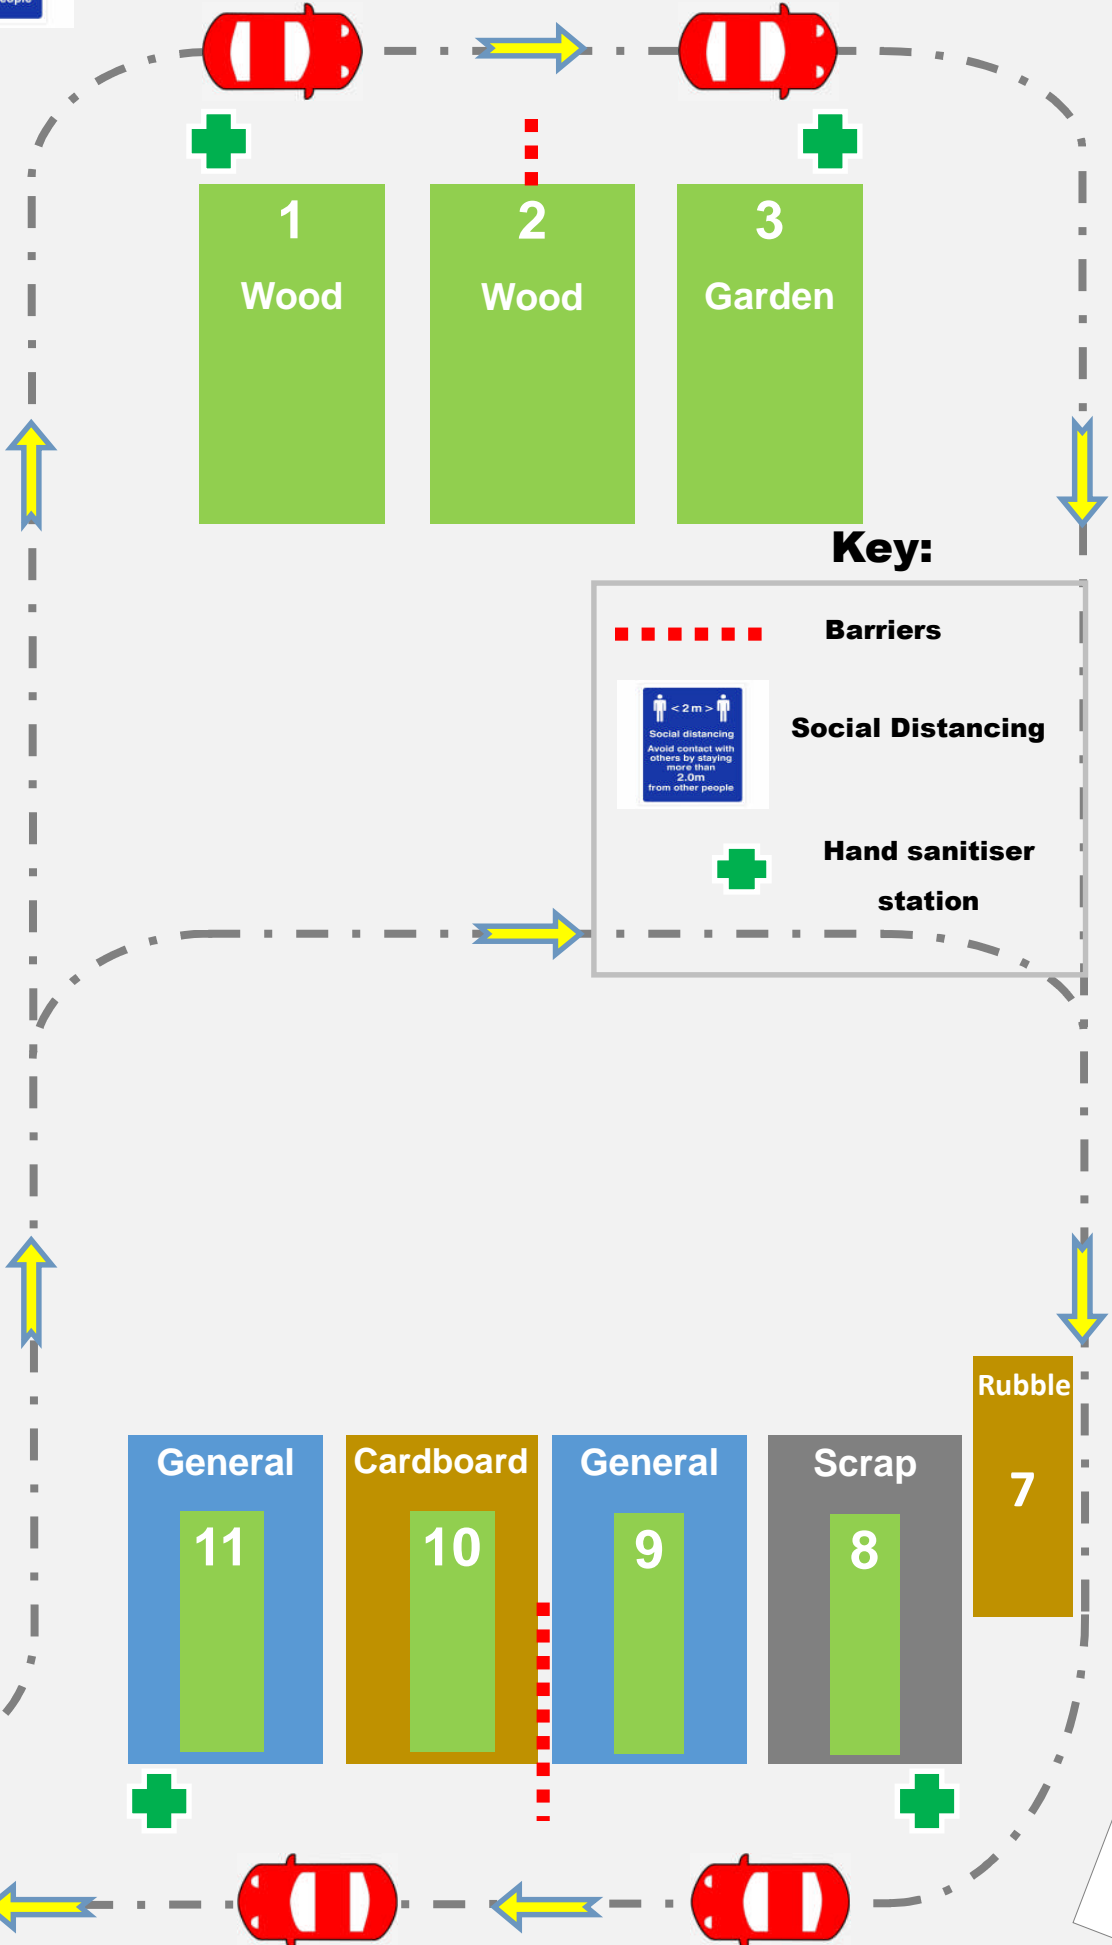

# Largs HWRC Restricted Site Layout

Entrance

Exit

General  
11

Cardboard  
10

General  
9

Scrap  
8

Rubble  
7

1  
Wood

2  
Wood

3  
Garden

Key:

**Barriers**

**Social Distancing**

**Hand sanitiser station**

Textiles

4  
Small  
Electrical

5  
Large  
Electrical

6  
Fridges  
White  
Goods

Bikes

Used  
Motor oil

Used  
Cooking  
Oil

Social distancing  
Avoid contact with  
others by staying  
more than  
2.0m  
from other people