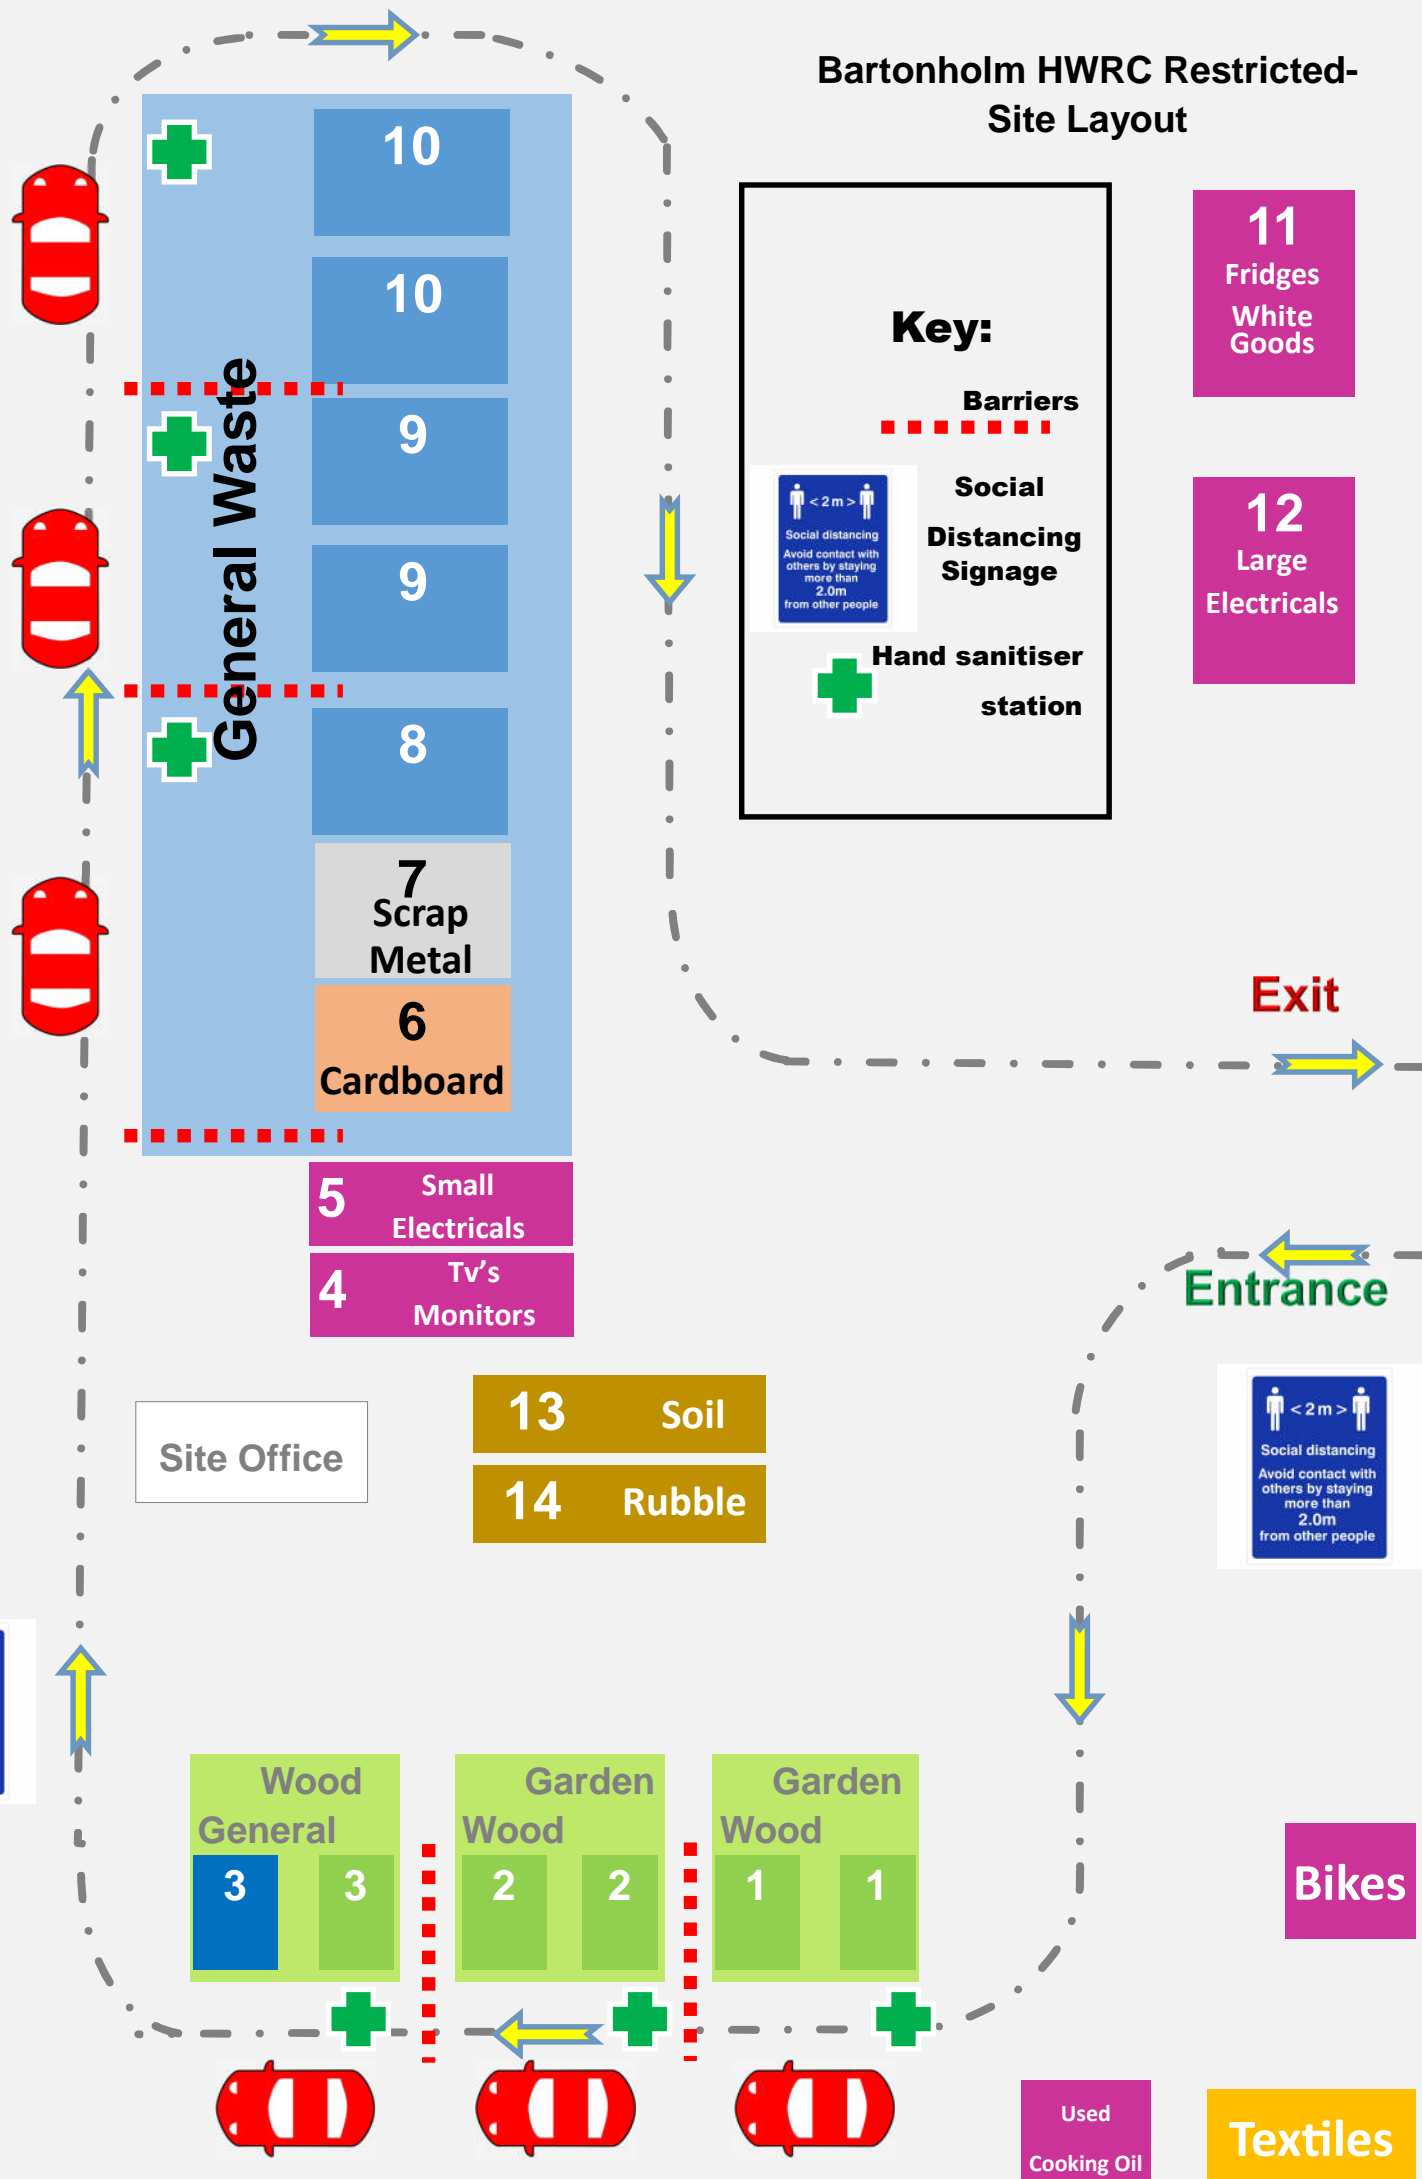

Used Motor oil

Bartonholm HWRC Restricted-Site Layout

General Waste

- 10
- 10
- 9
- 9
- 8
- 7 Scrap Metal
- 6 Cardboard

Key:

- Barriers
- Social Distancing Signage
Social distancing
Avoid contact with others by staying more than 2.0m from other people
- Hand sanitiser station

11
Fridges
White Goods

12
Large
Electricals

5 Small Electricals

4 Tv's
Monitors

Site Office

13 Soil

14 Rubble

Entrance

Social distancing
Avoid contact with others by staying more than 2.0m from other people

Wood General

3 **3**

Garden Wood

2 **2**

Garden Wood

1 **1**

Bikes

Used Cooking Oil

Textiles

Social distancing
Avoid contact with others by staying more than 2.0m from other people