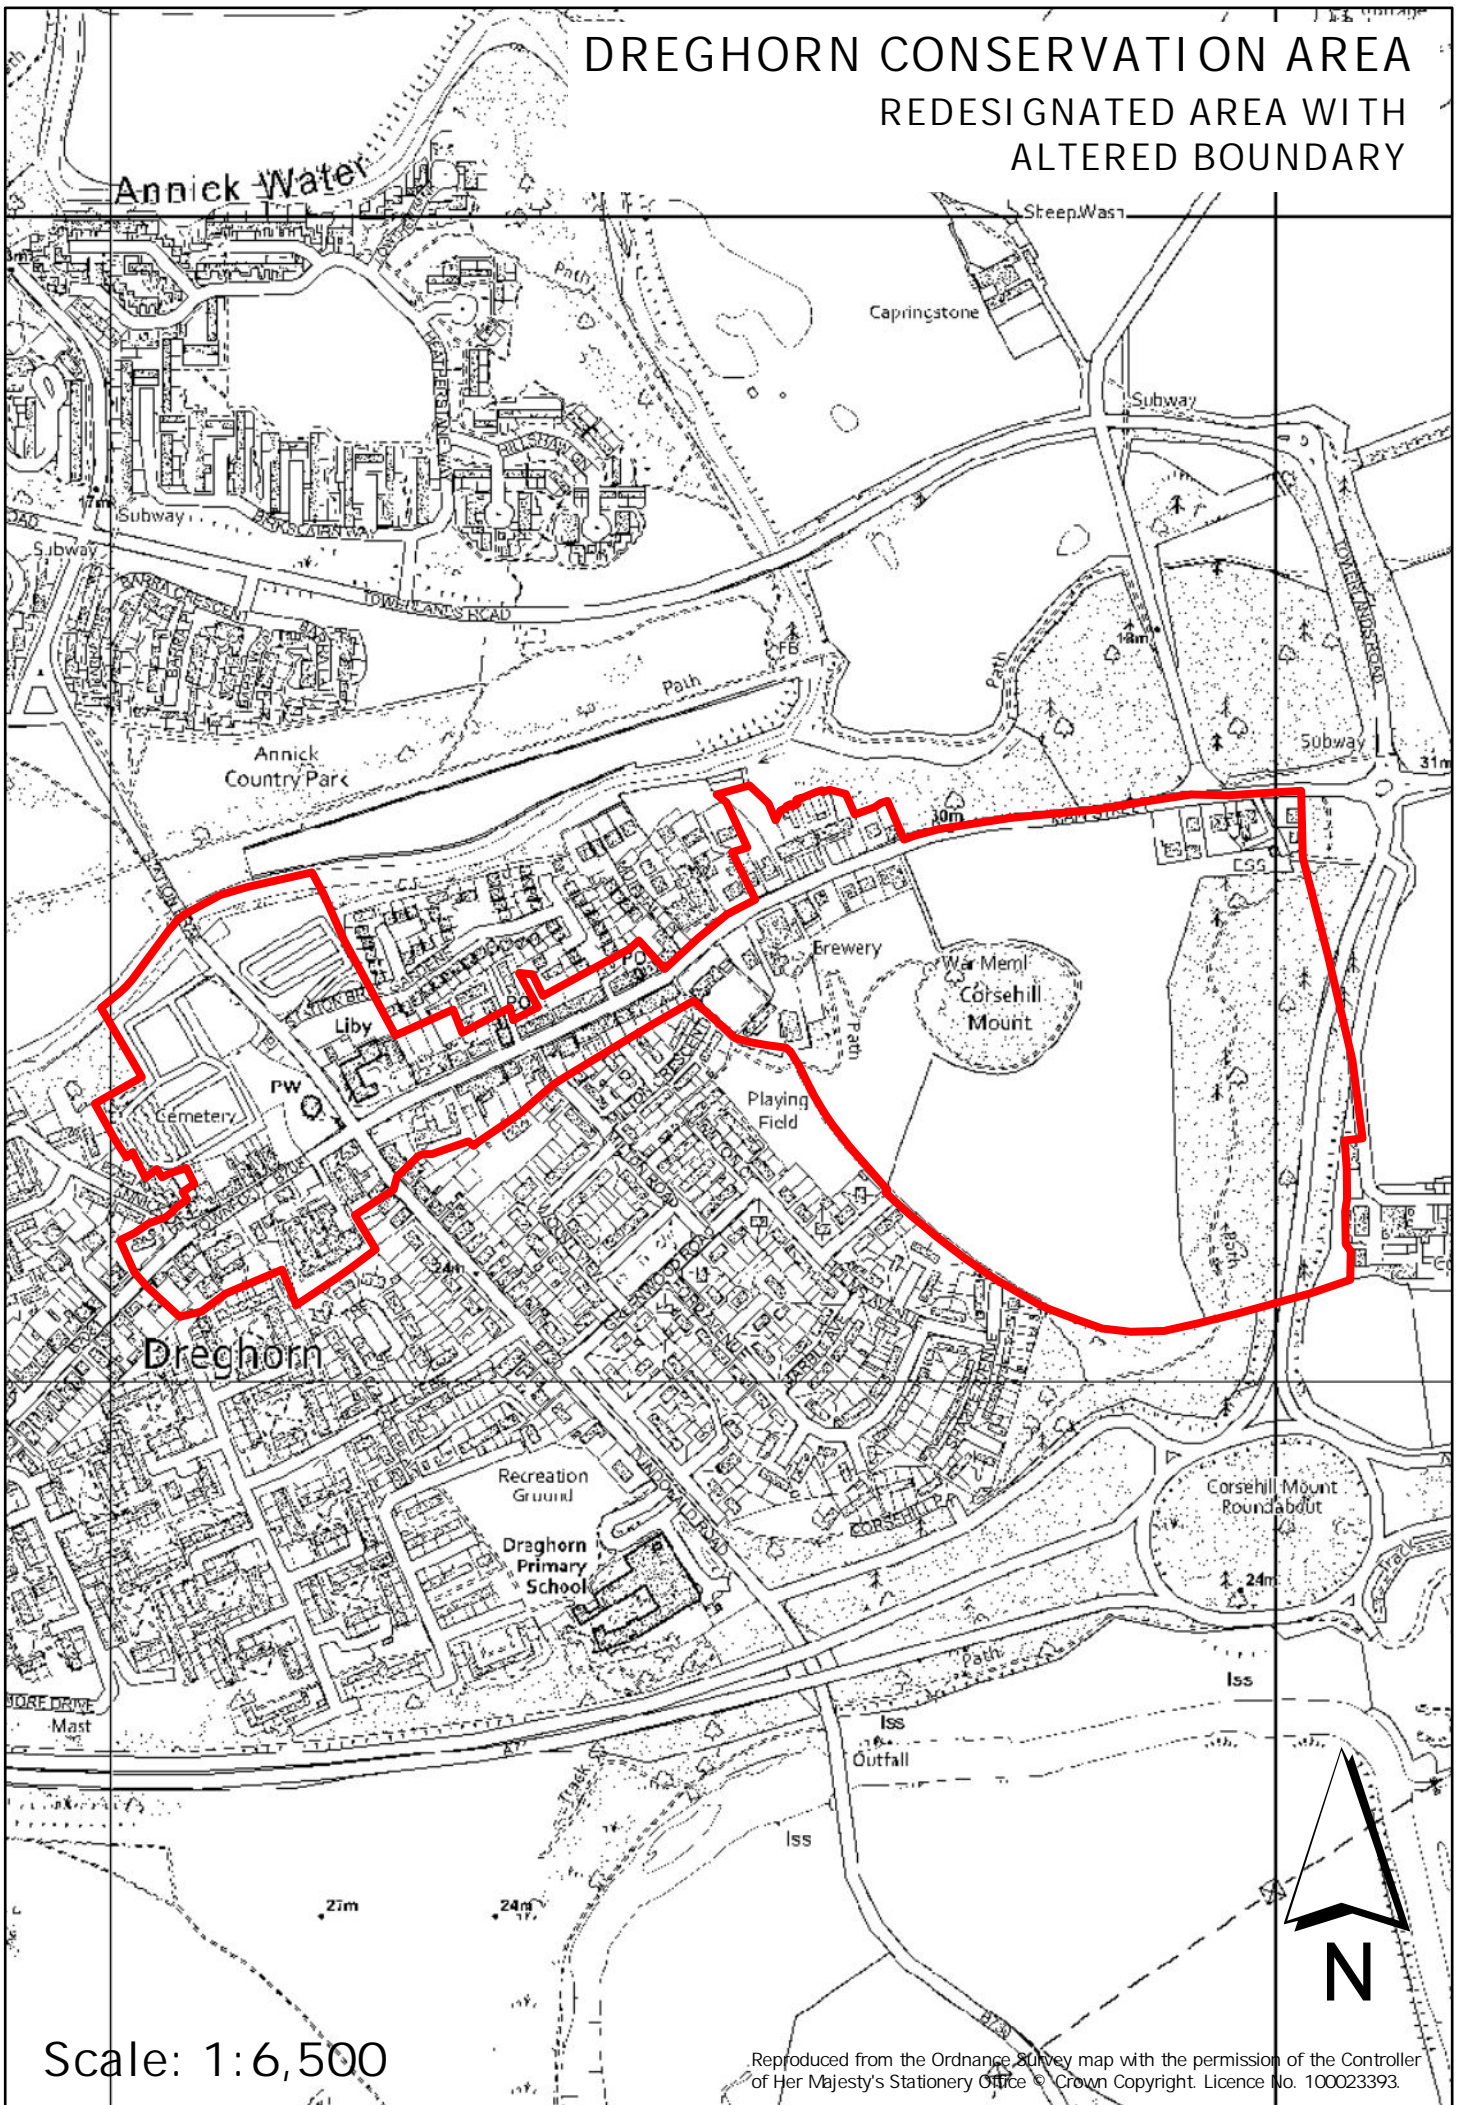

# DREGHORN CONSERVATION AREA REDESIGNATED AREA WITH ALTERED BOUNDARY

Scale: 1:6,500