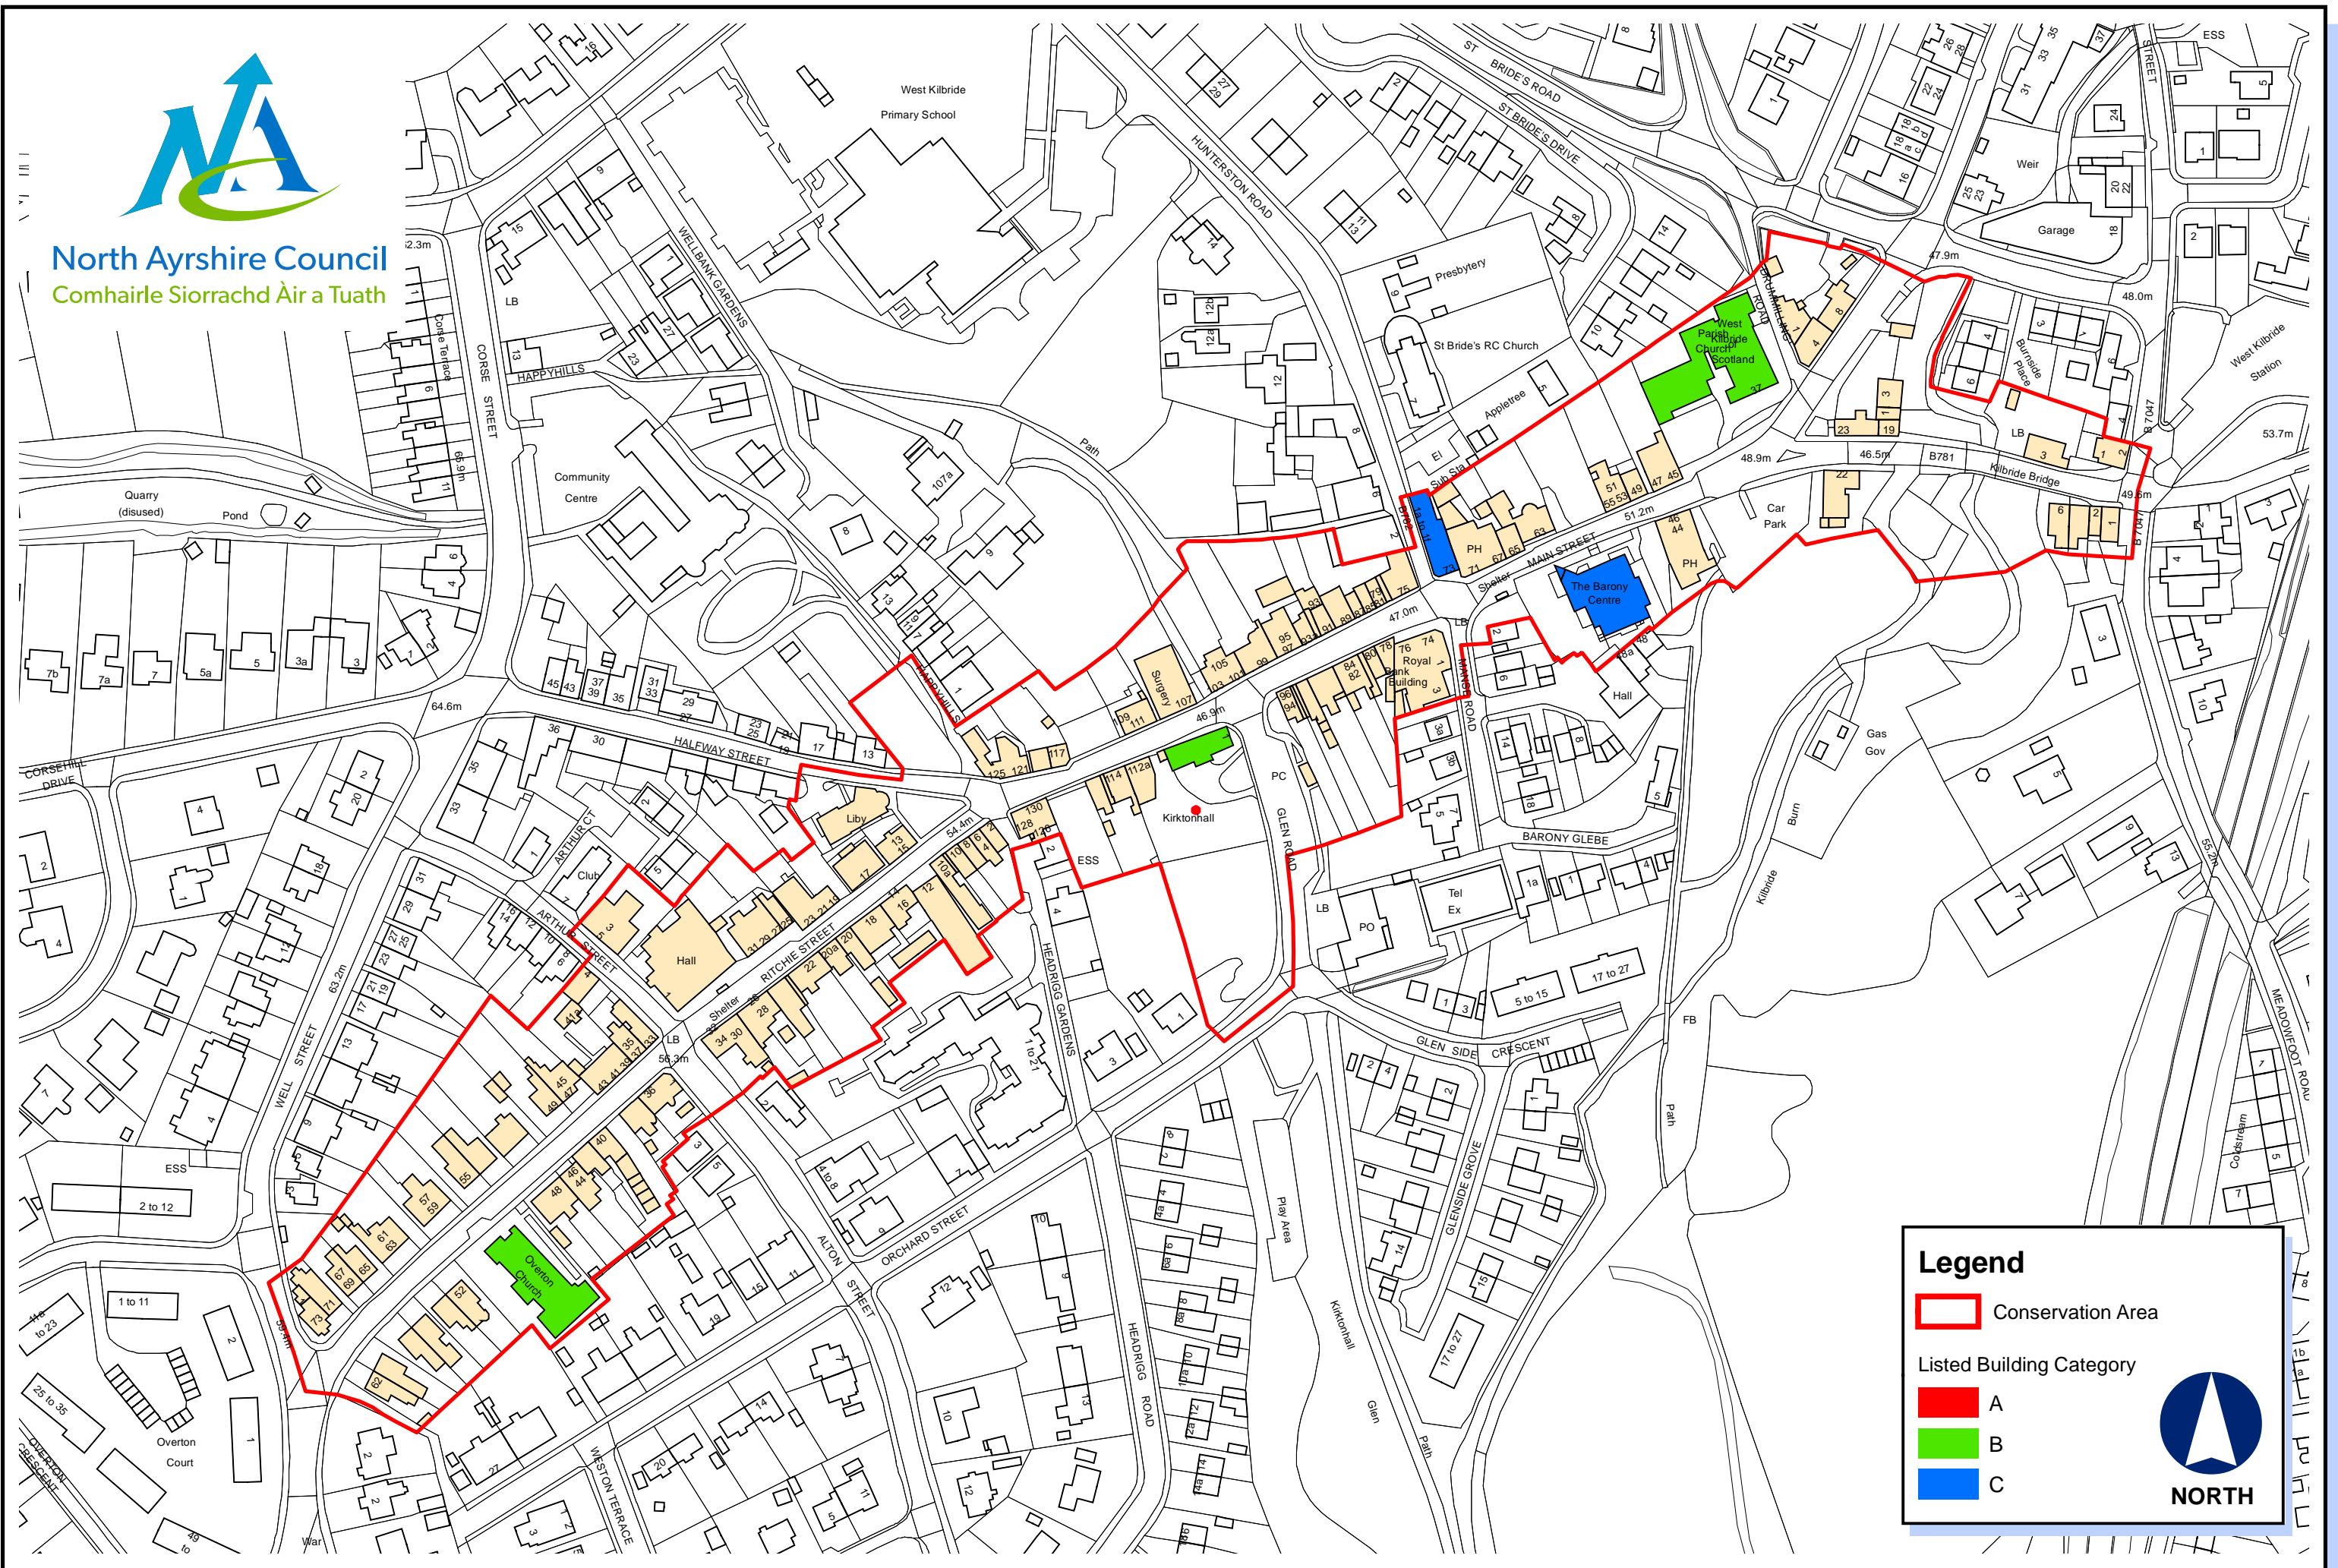

North Ayrshire Council
Comhairle Siorrachd Àir a Tuath

Legend

- Conservation Area
- Listed Building Category
 - A
 - B
 - C

NORTH