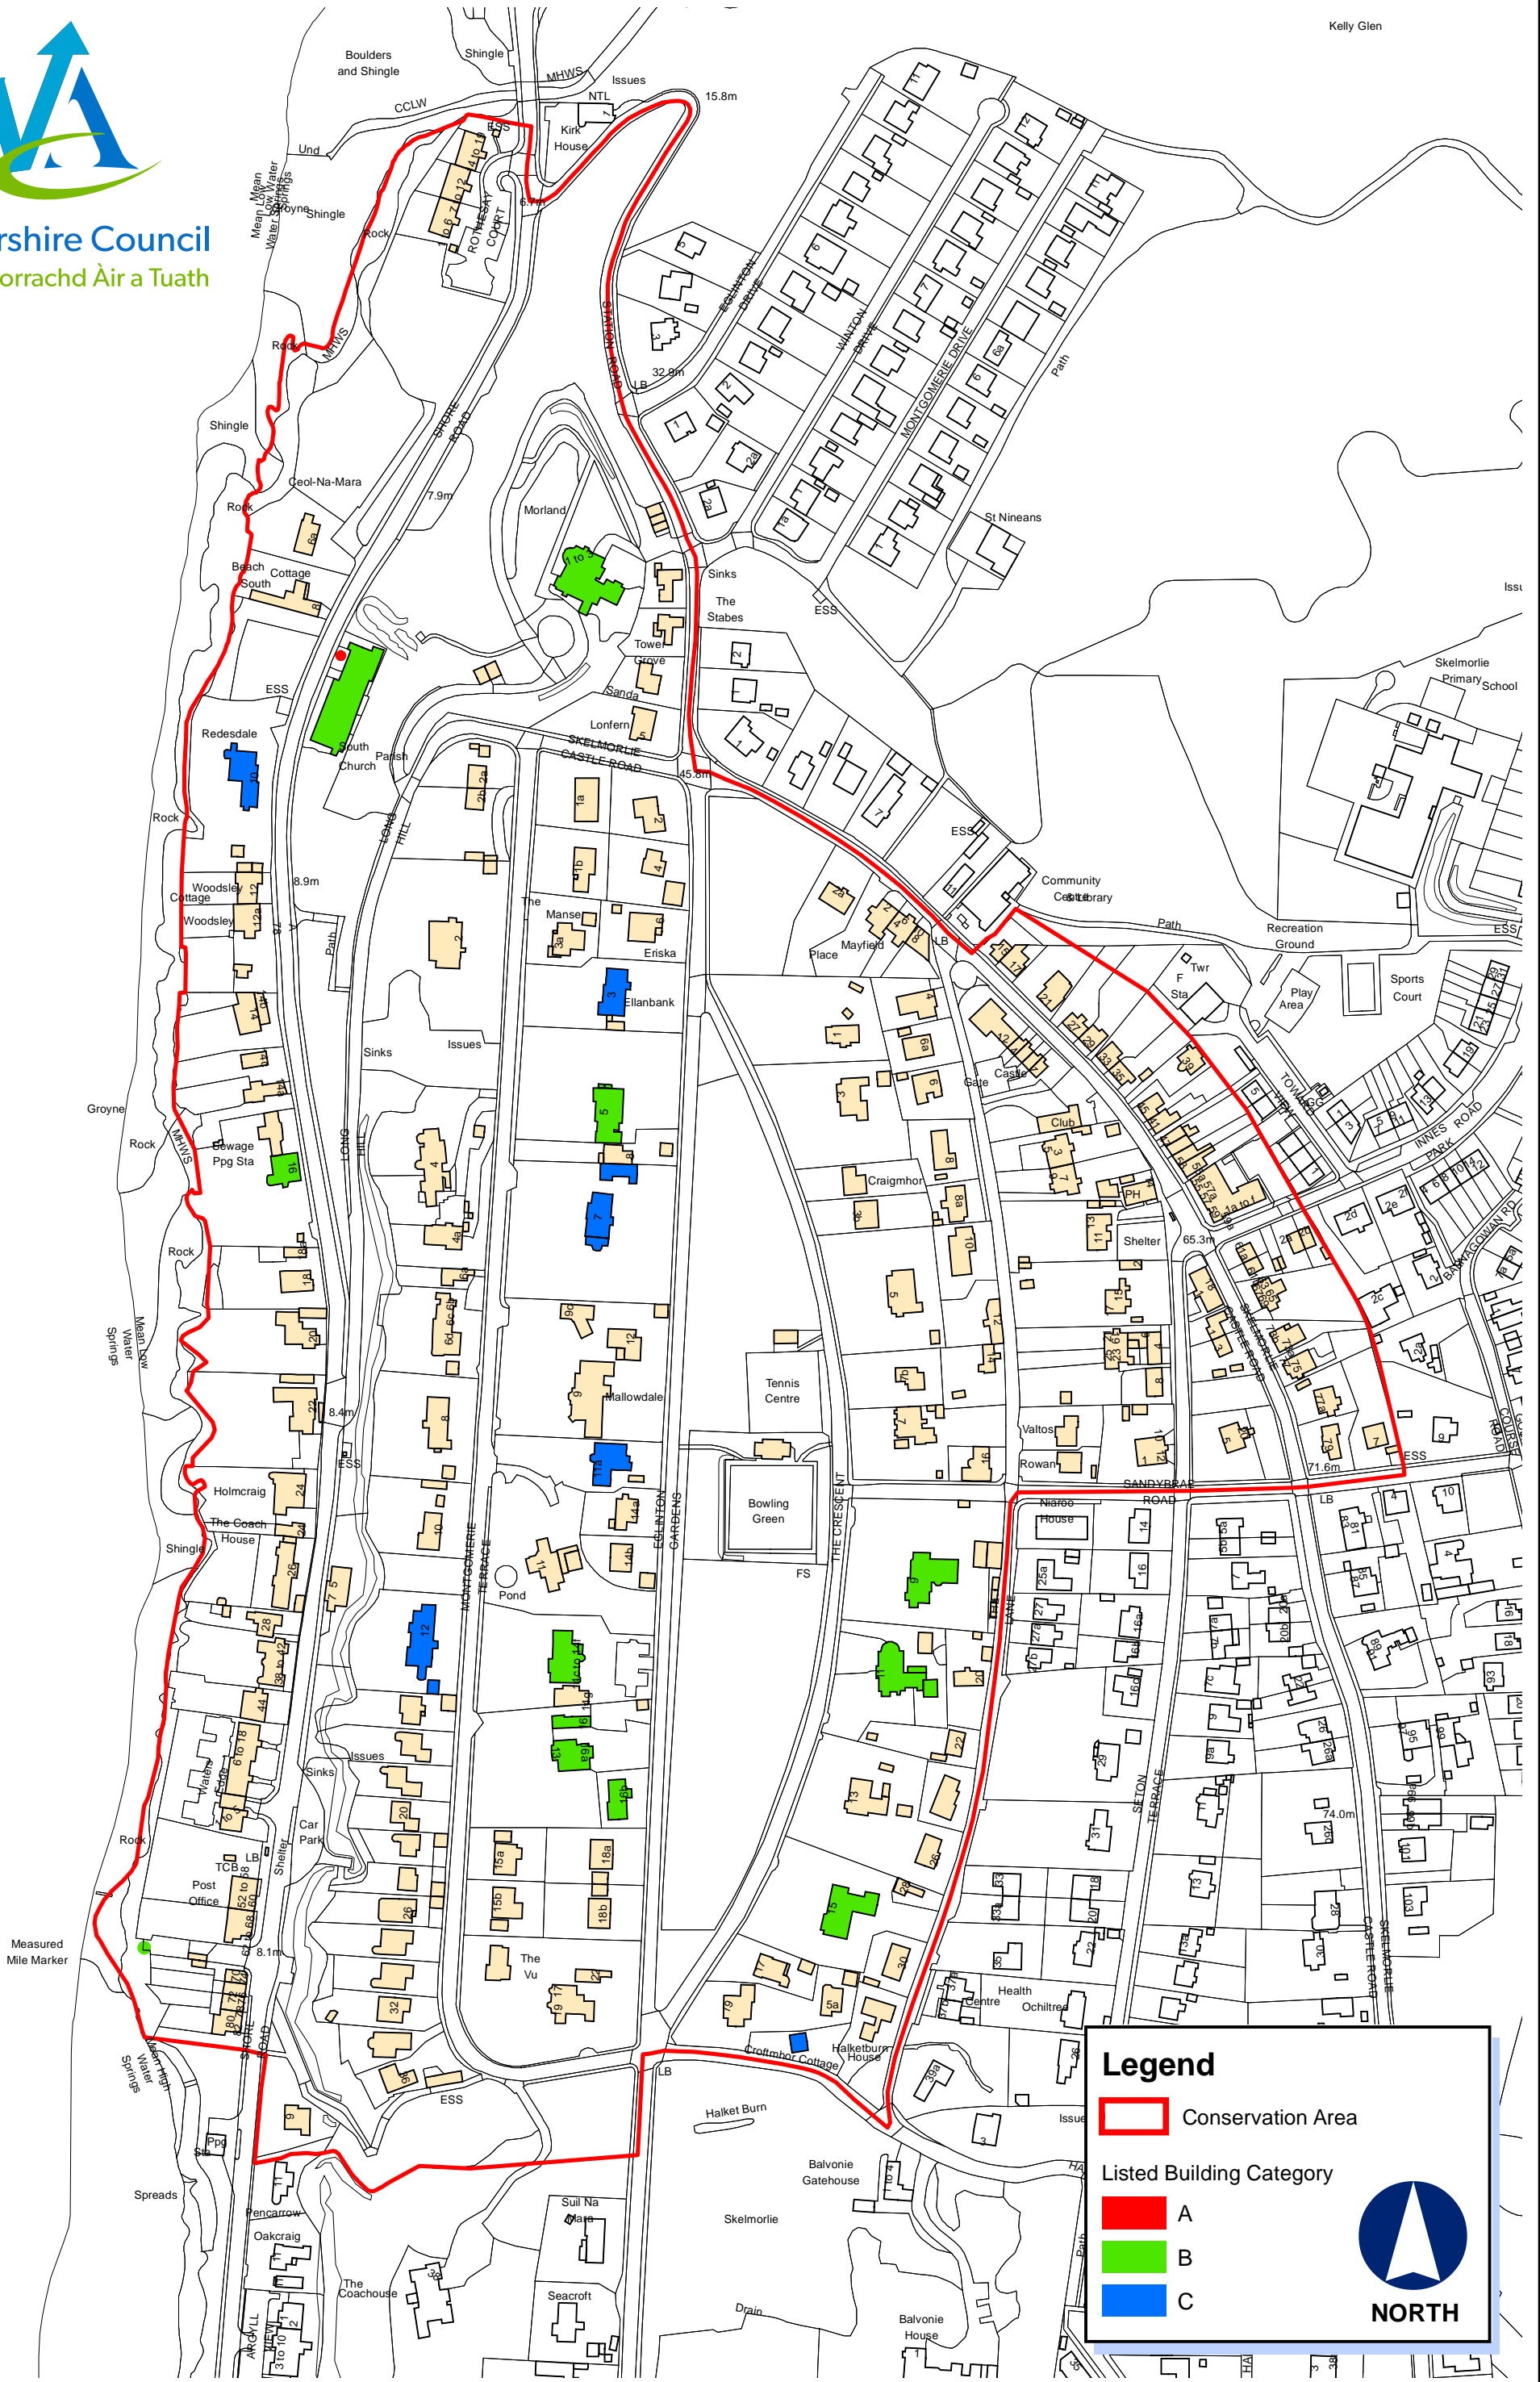

North Ayrshire Council  
Comhairle Siorrachd Àir a Tuath

**Legend**

- Conservation Area
- Listed Building Category
  - A
  - B
  - C