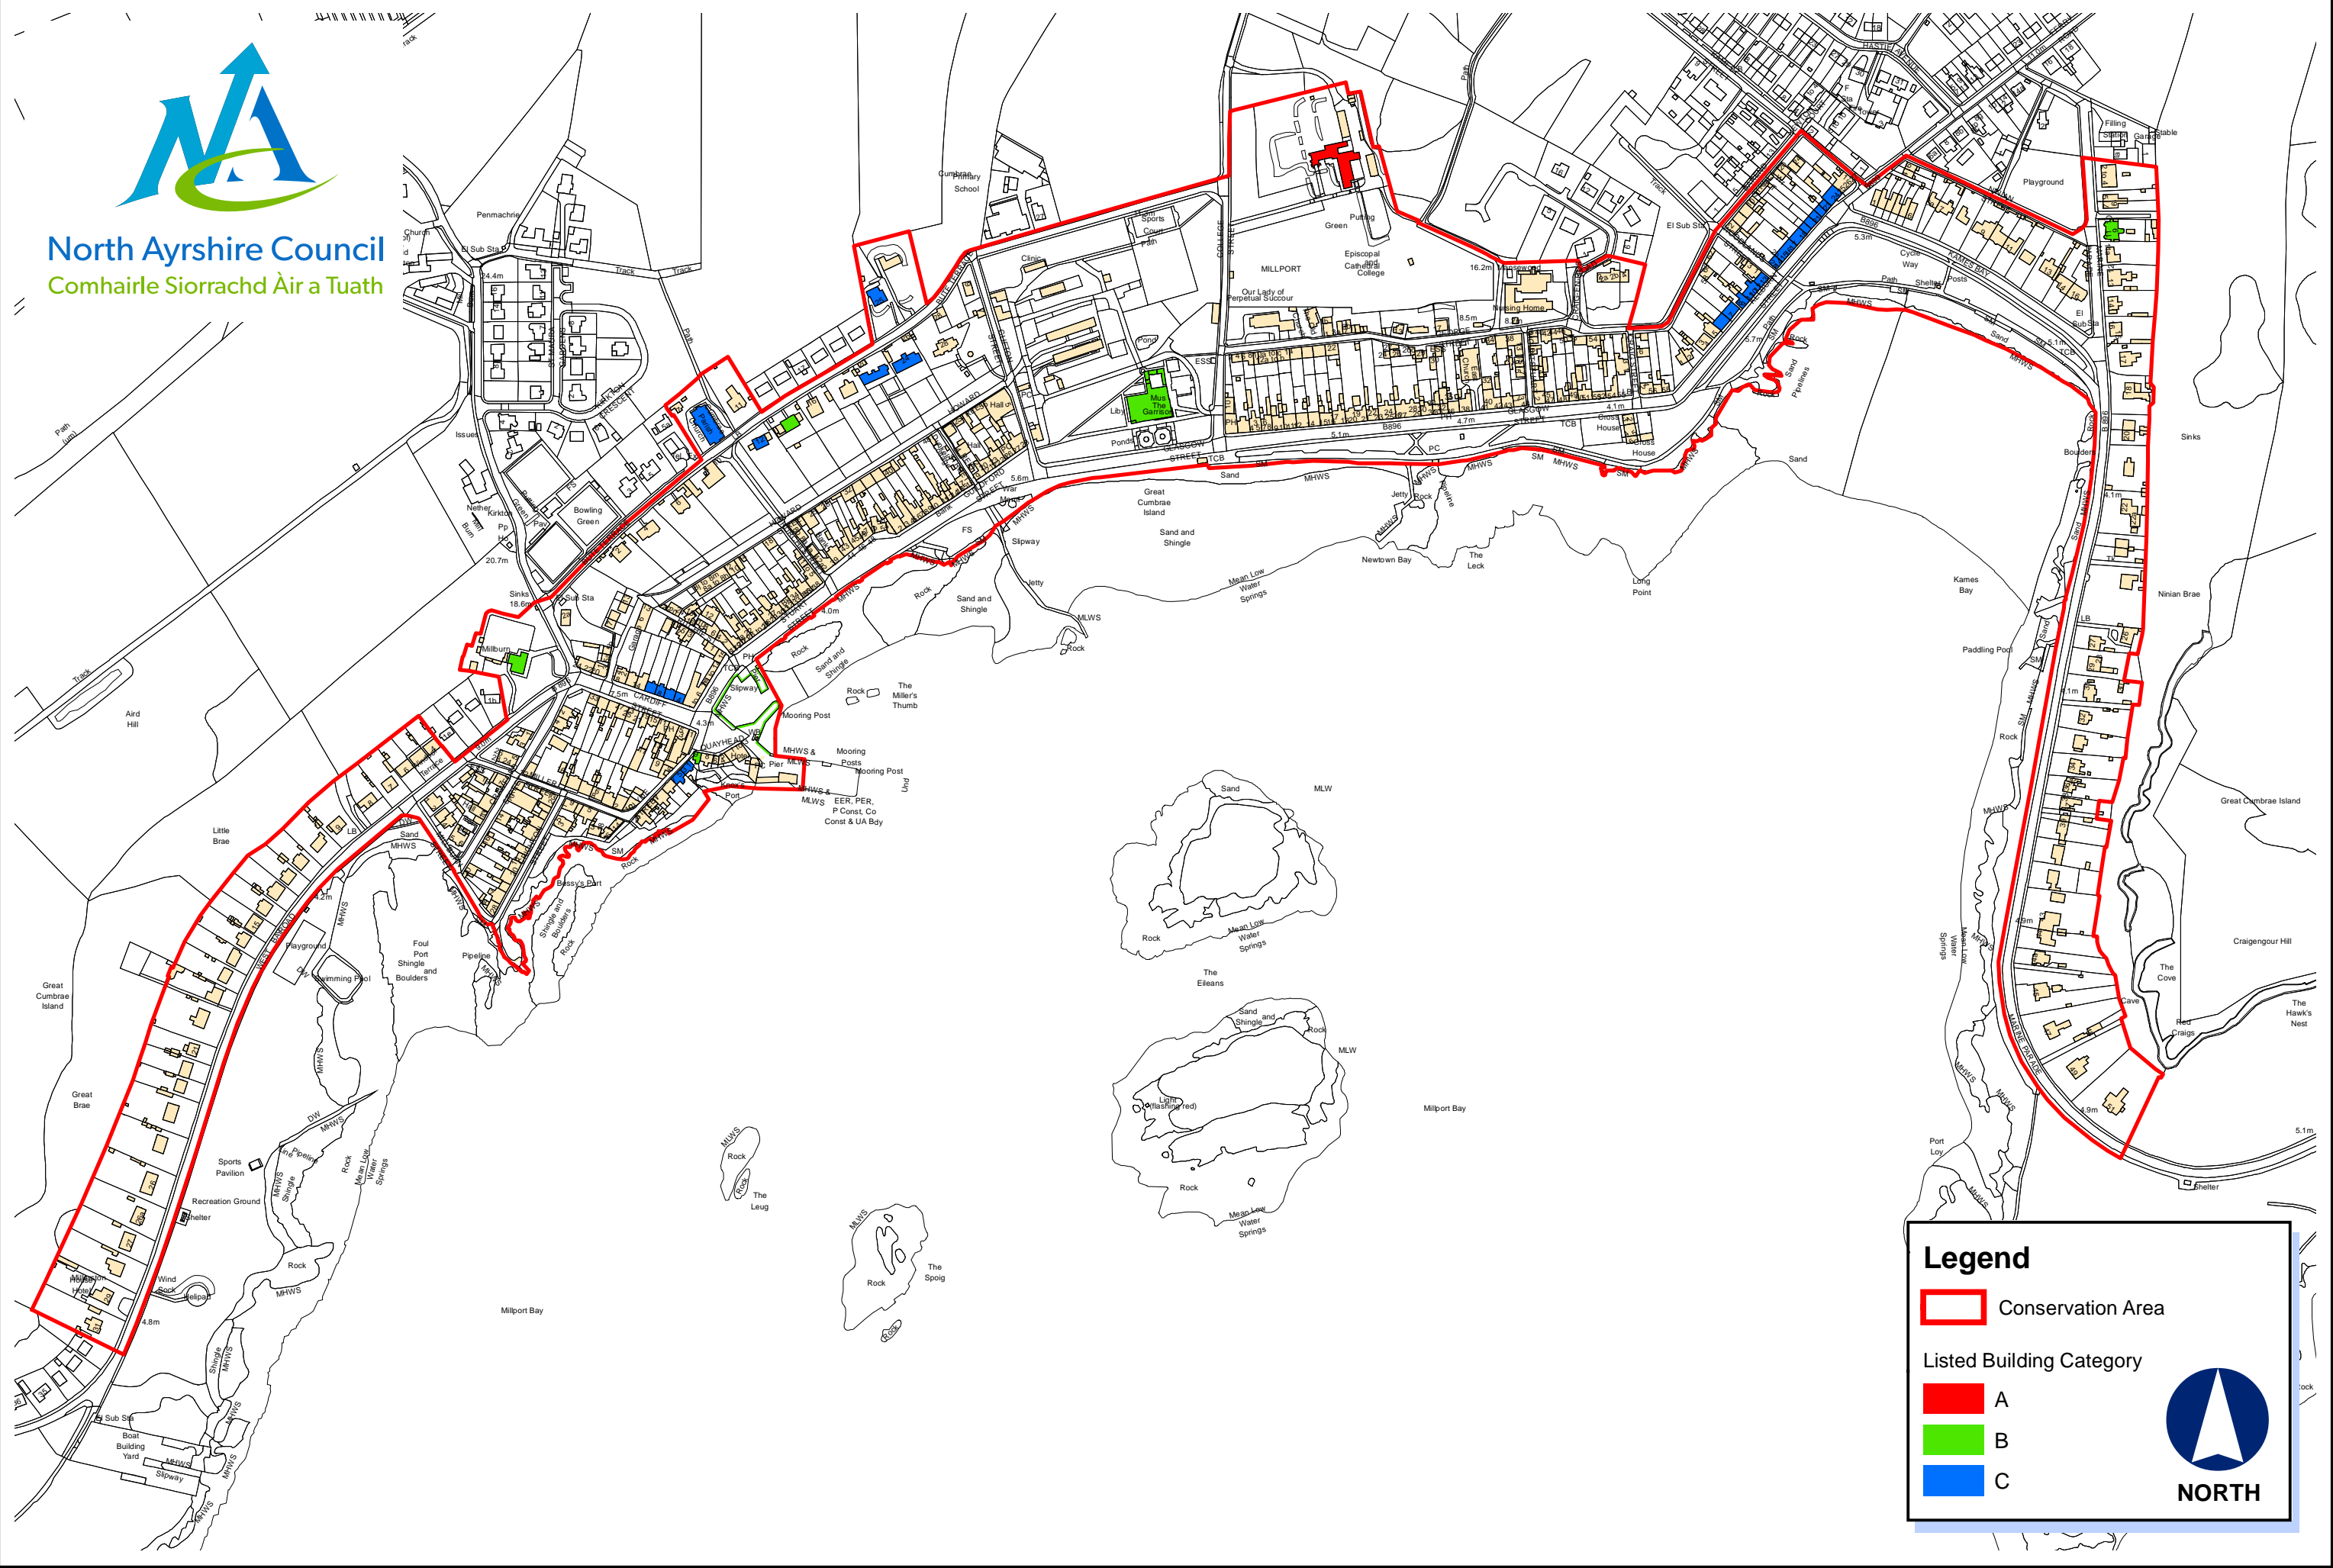

North Ayrshire Council
Comhairle Siorrachd Àir a Tuath

Legend

- Conservation Area
- Listed Building Category
 - A
 - B
 - C

NORTH