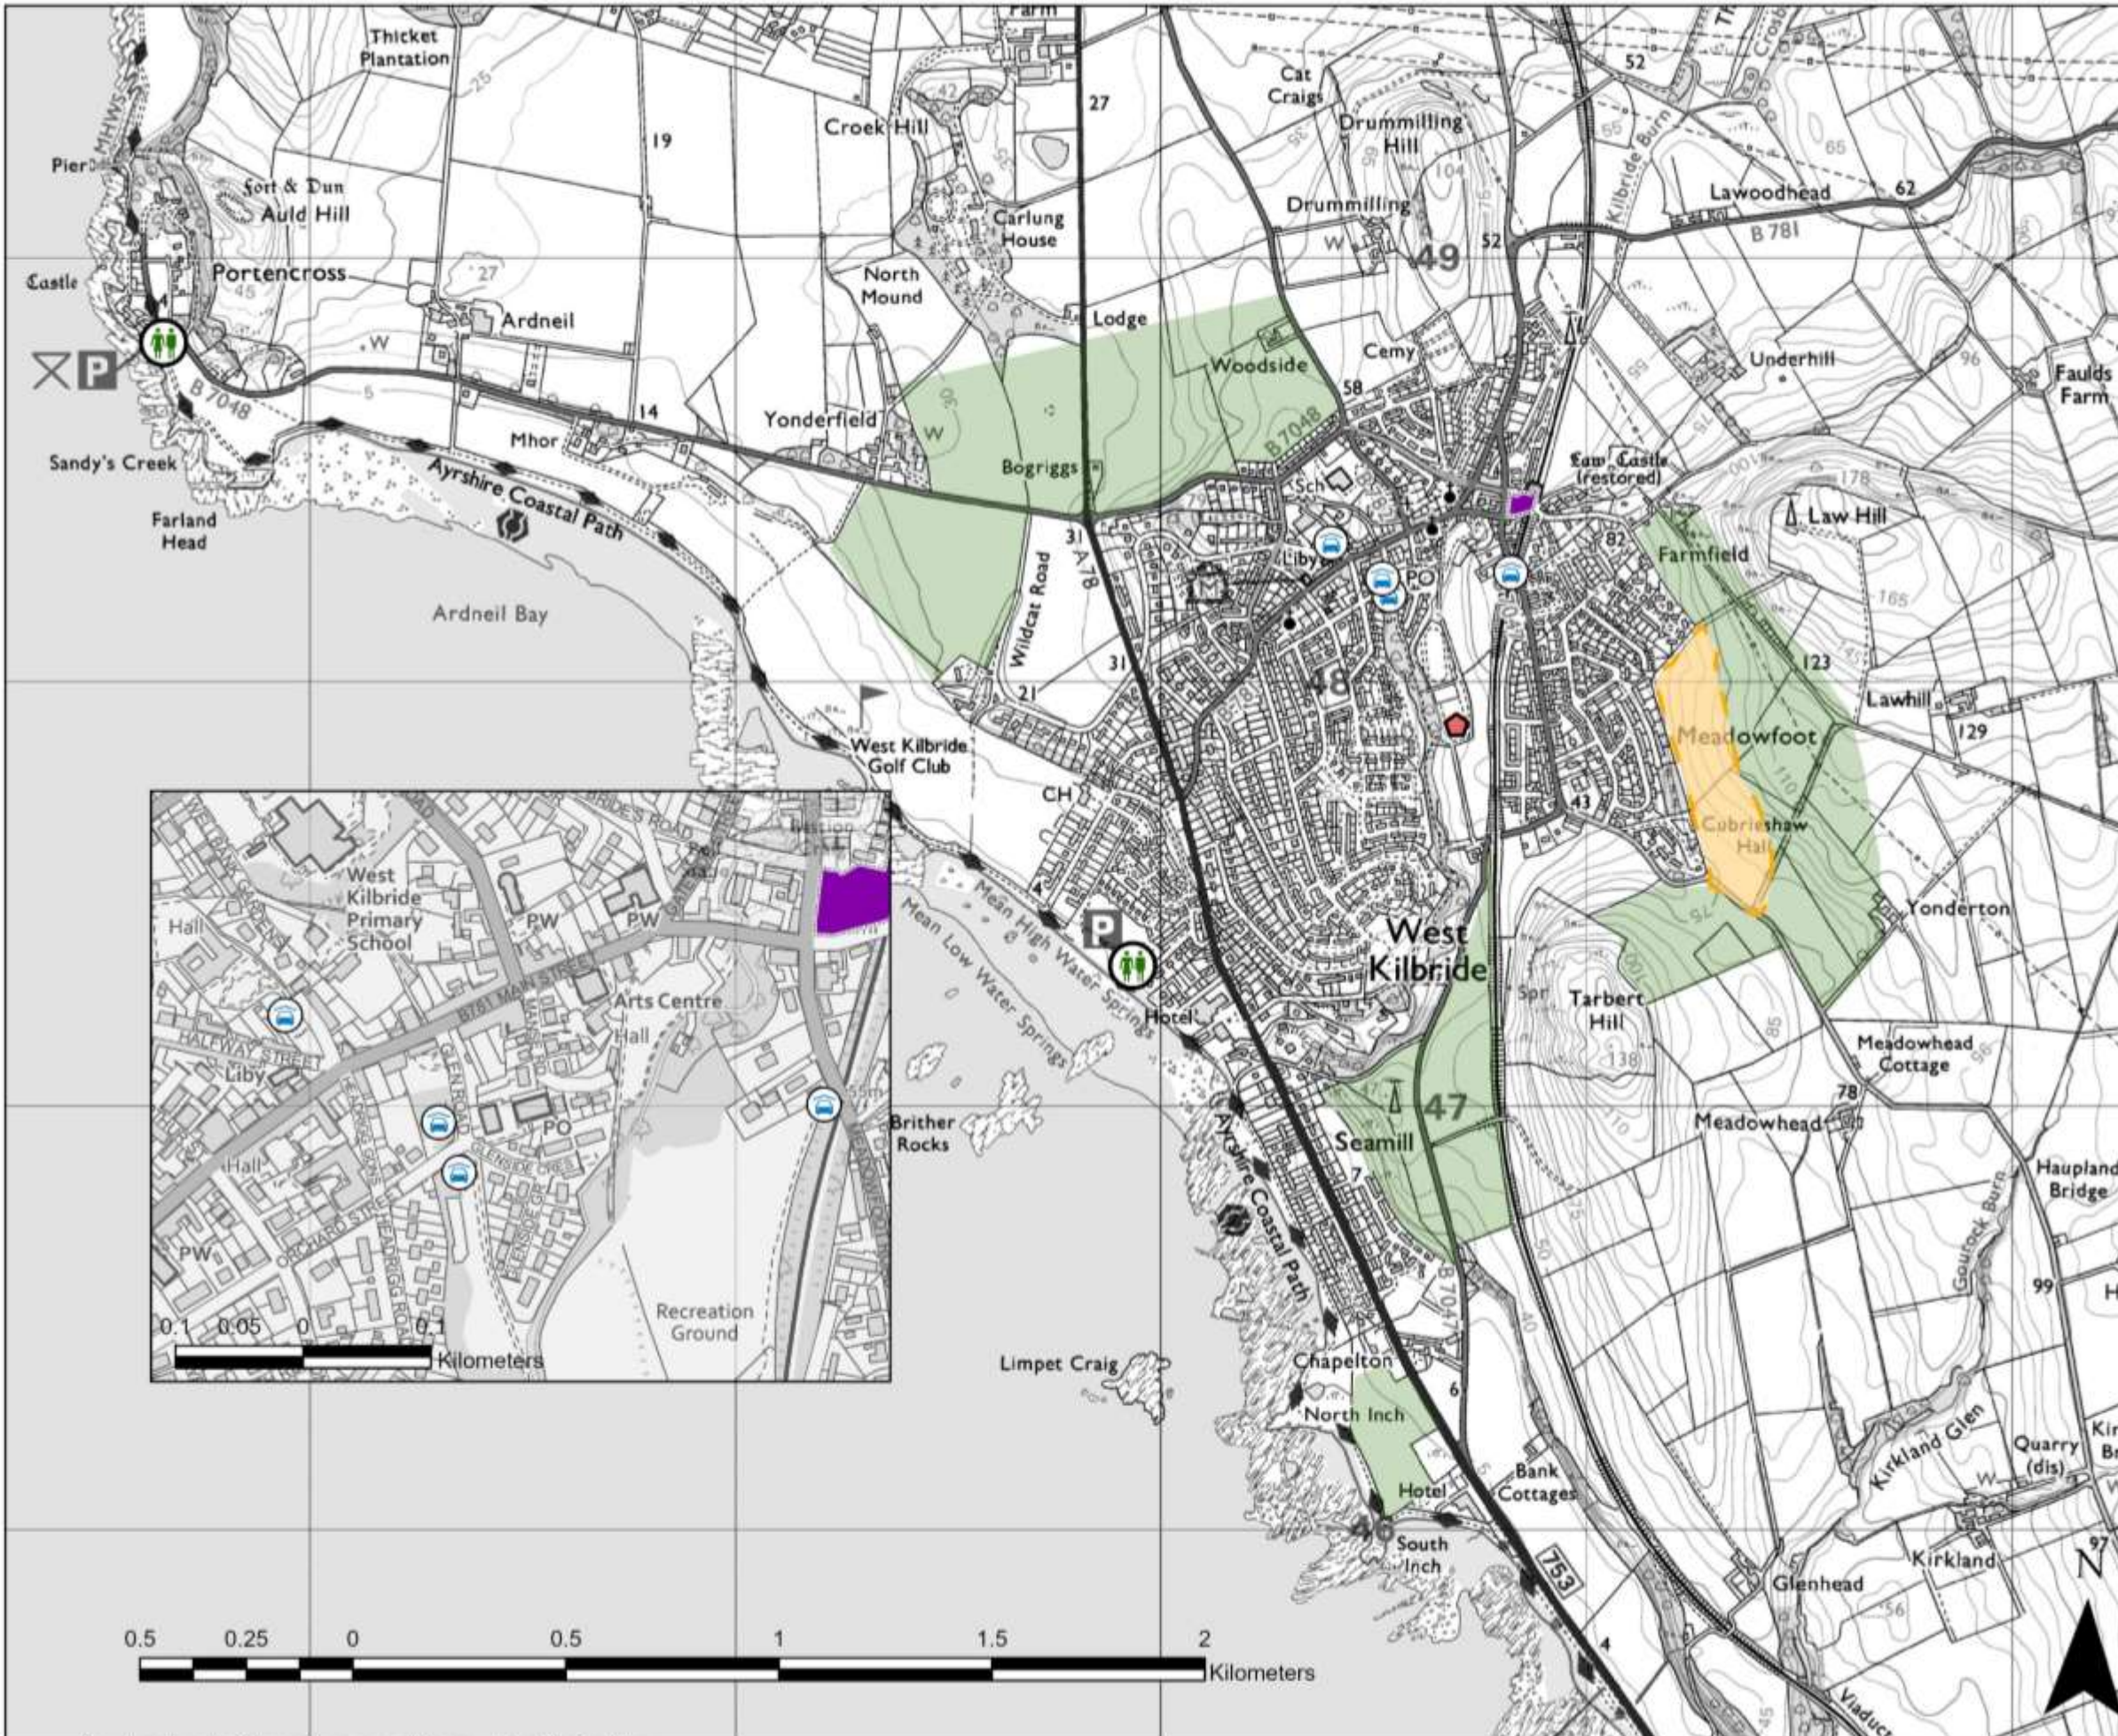

West Kilbride Local Place Plan Proposals Map

Legend

-  Social Housing
-  Green Belt
-  Visitor Facilities
-  All Weather Pitch
-  Town Centre Parking
-  Park & Ride Expansion

Produced by: OW	Ref: WKLPP
Checked by: AG	Date: 06/12/23

West Kilbride Local Place Plan Proposal Map