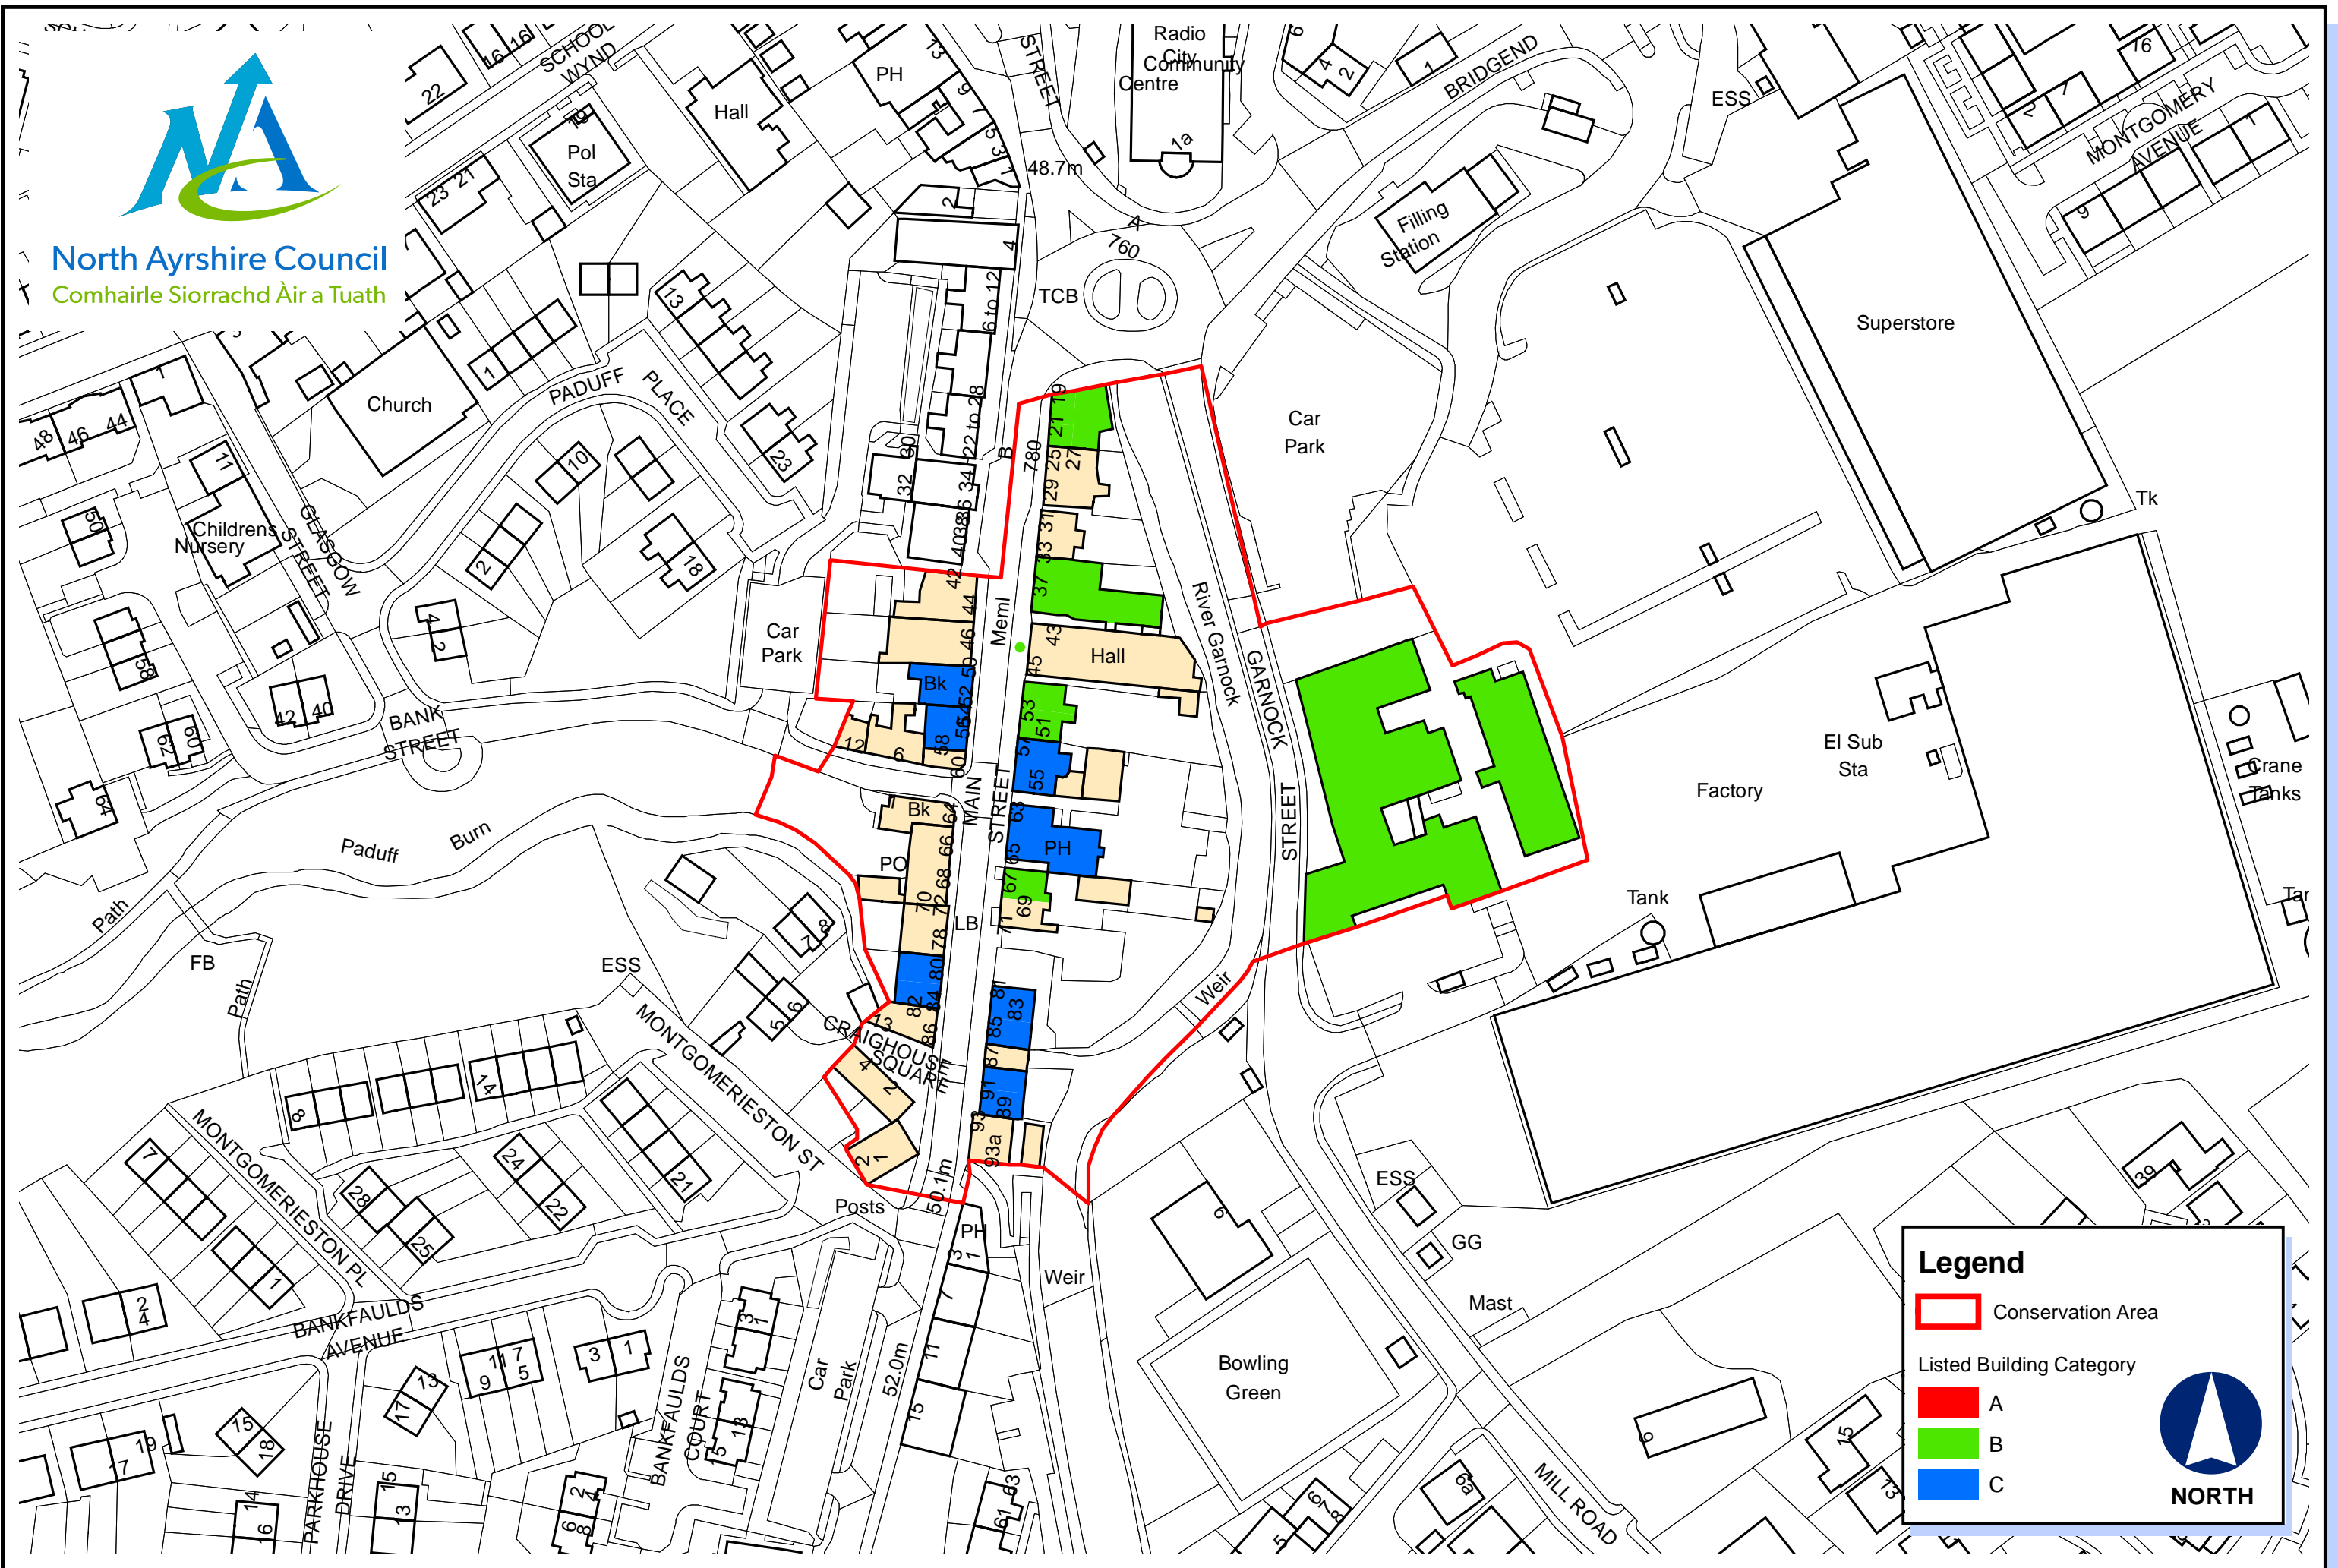

North Ayrshire Council  
Comhairle Siorrachd Àir a Tuath

**Legend**

- Conservation Area
- Listed Building Category
  - A
  - B
  - C

**NORTH**