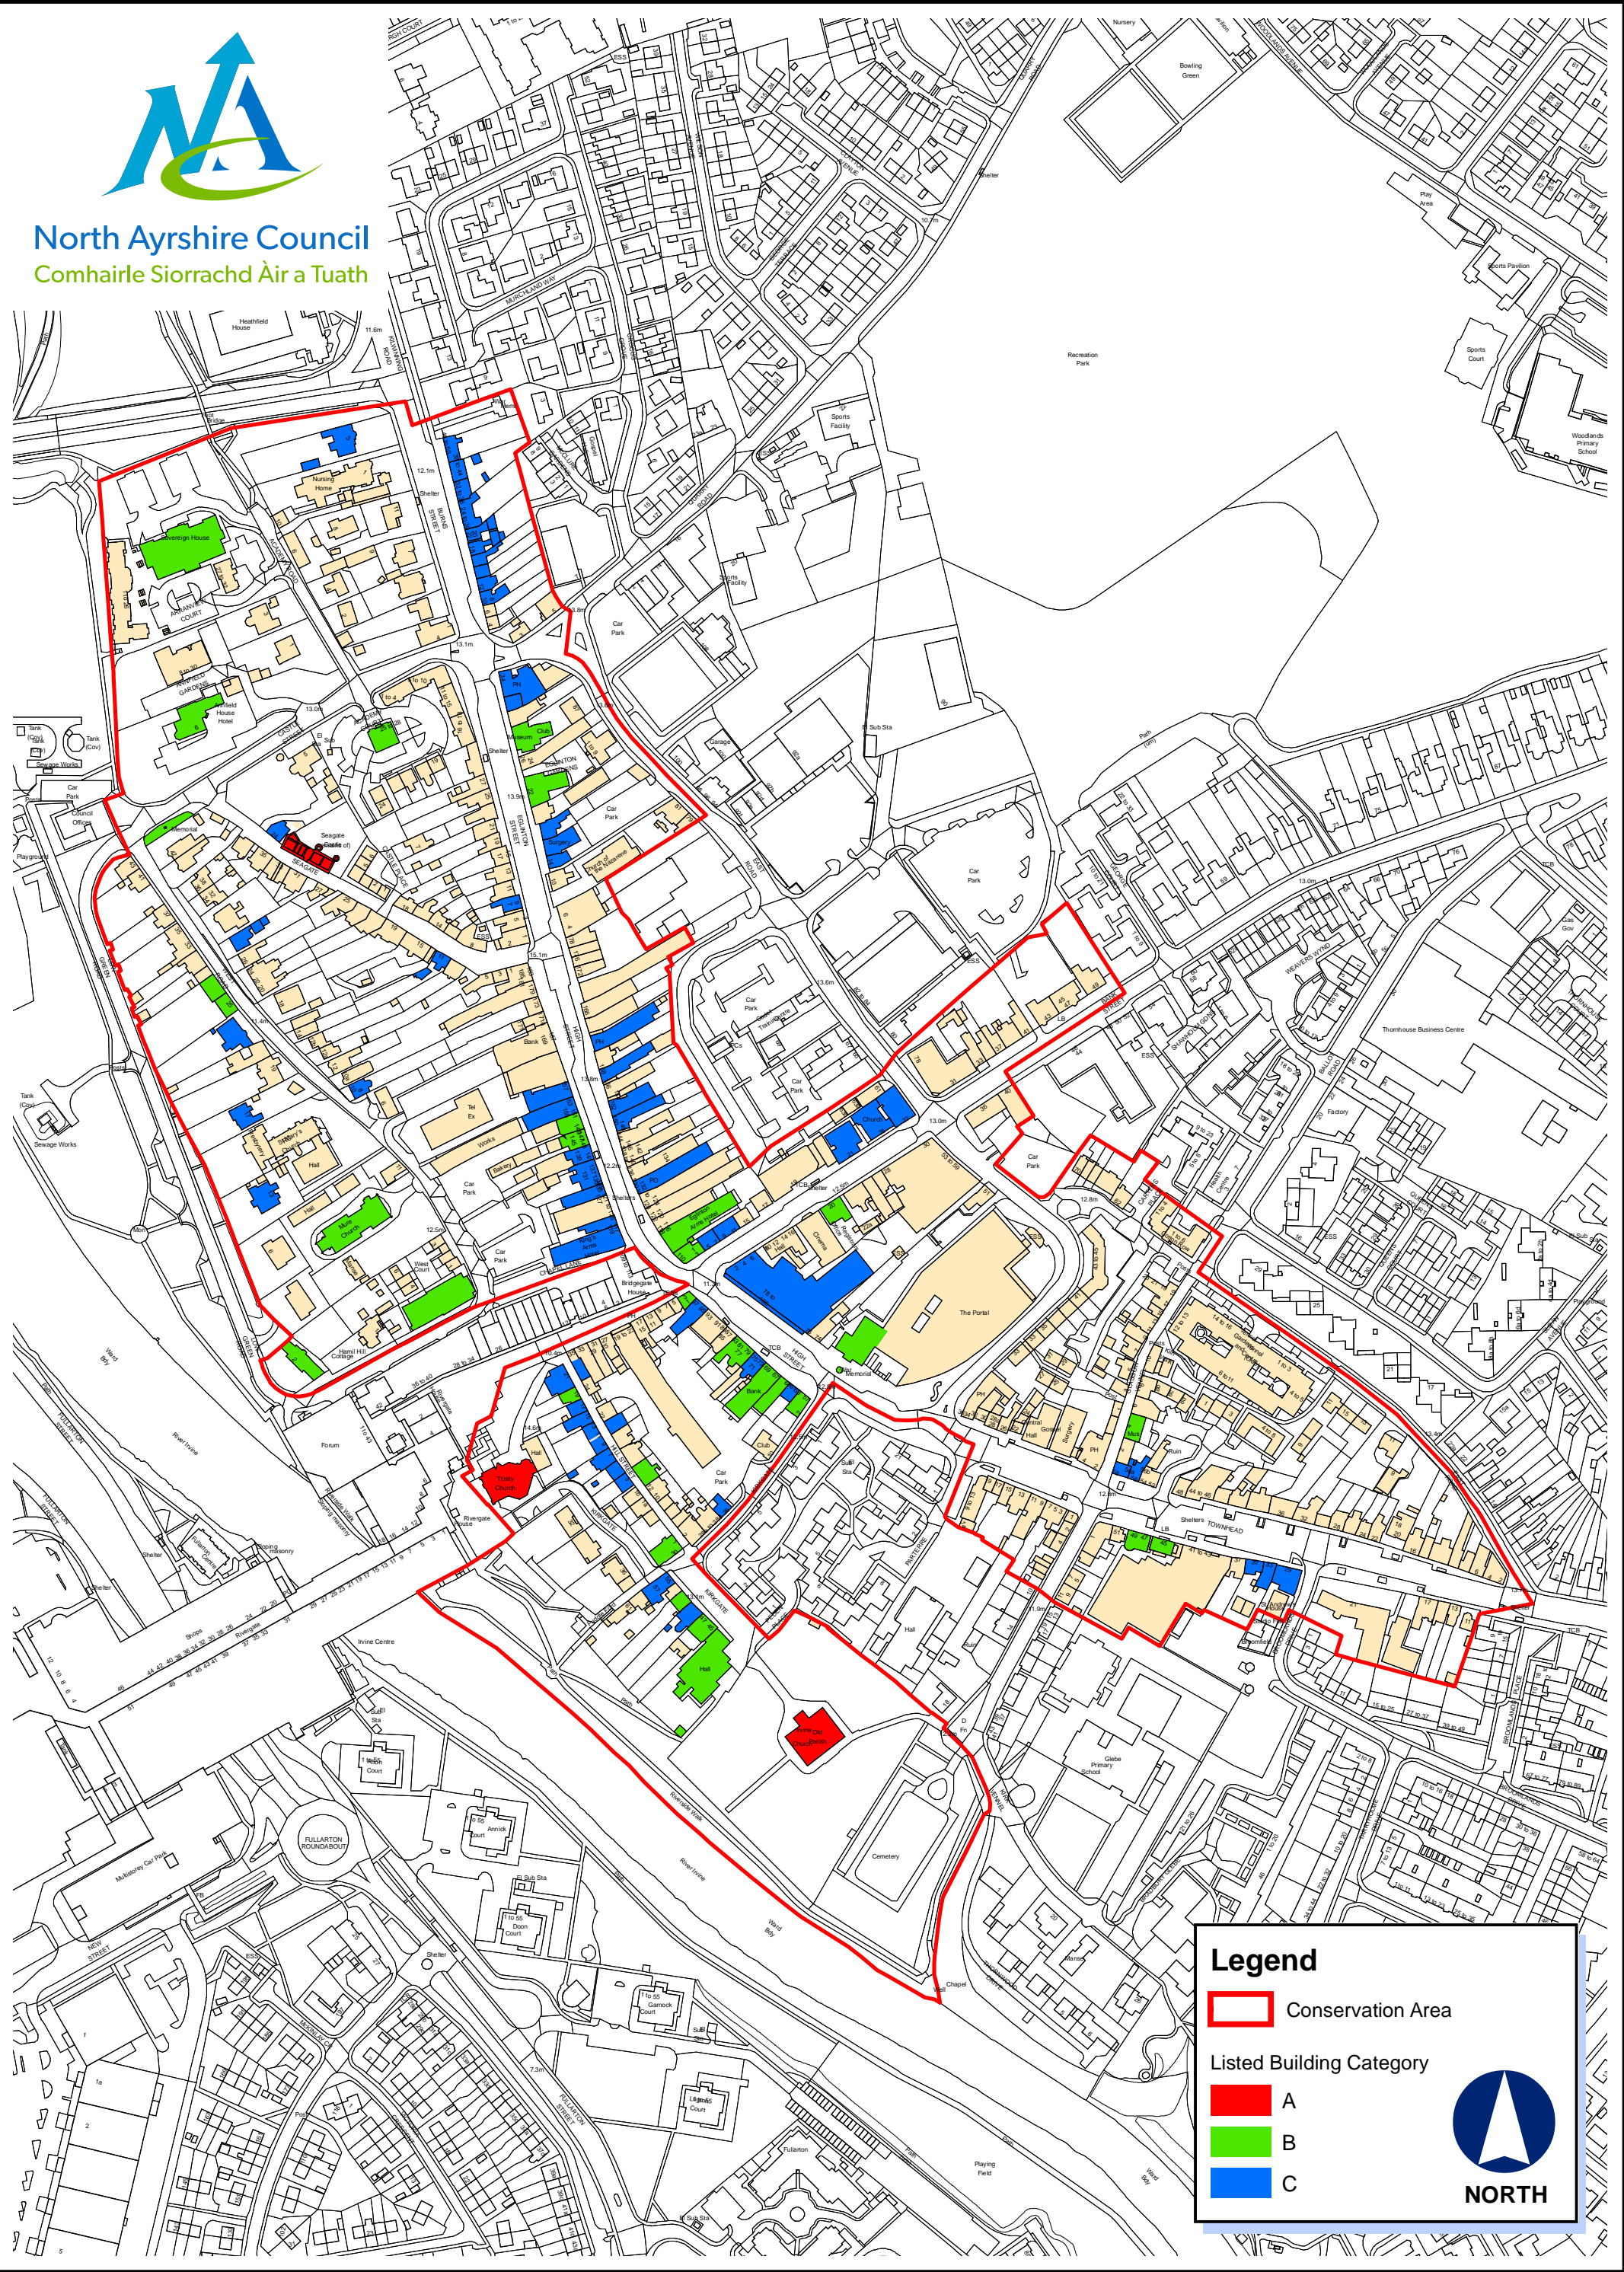

North Ayrshire Council  
Comhairle Siorrachd Àir a Tuath

**Legend**

- Conservation Area
- Listed Building Category
  - A
  - B
  - C

NORTH