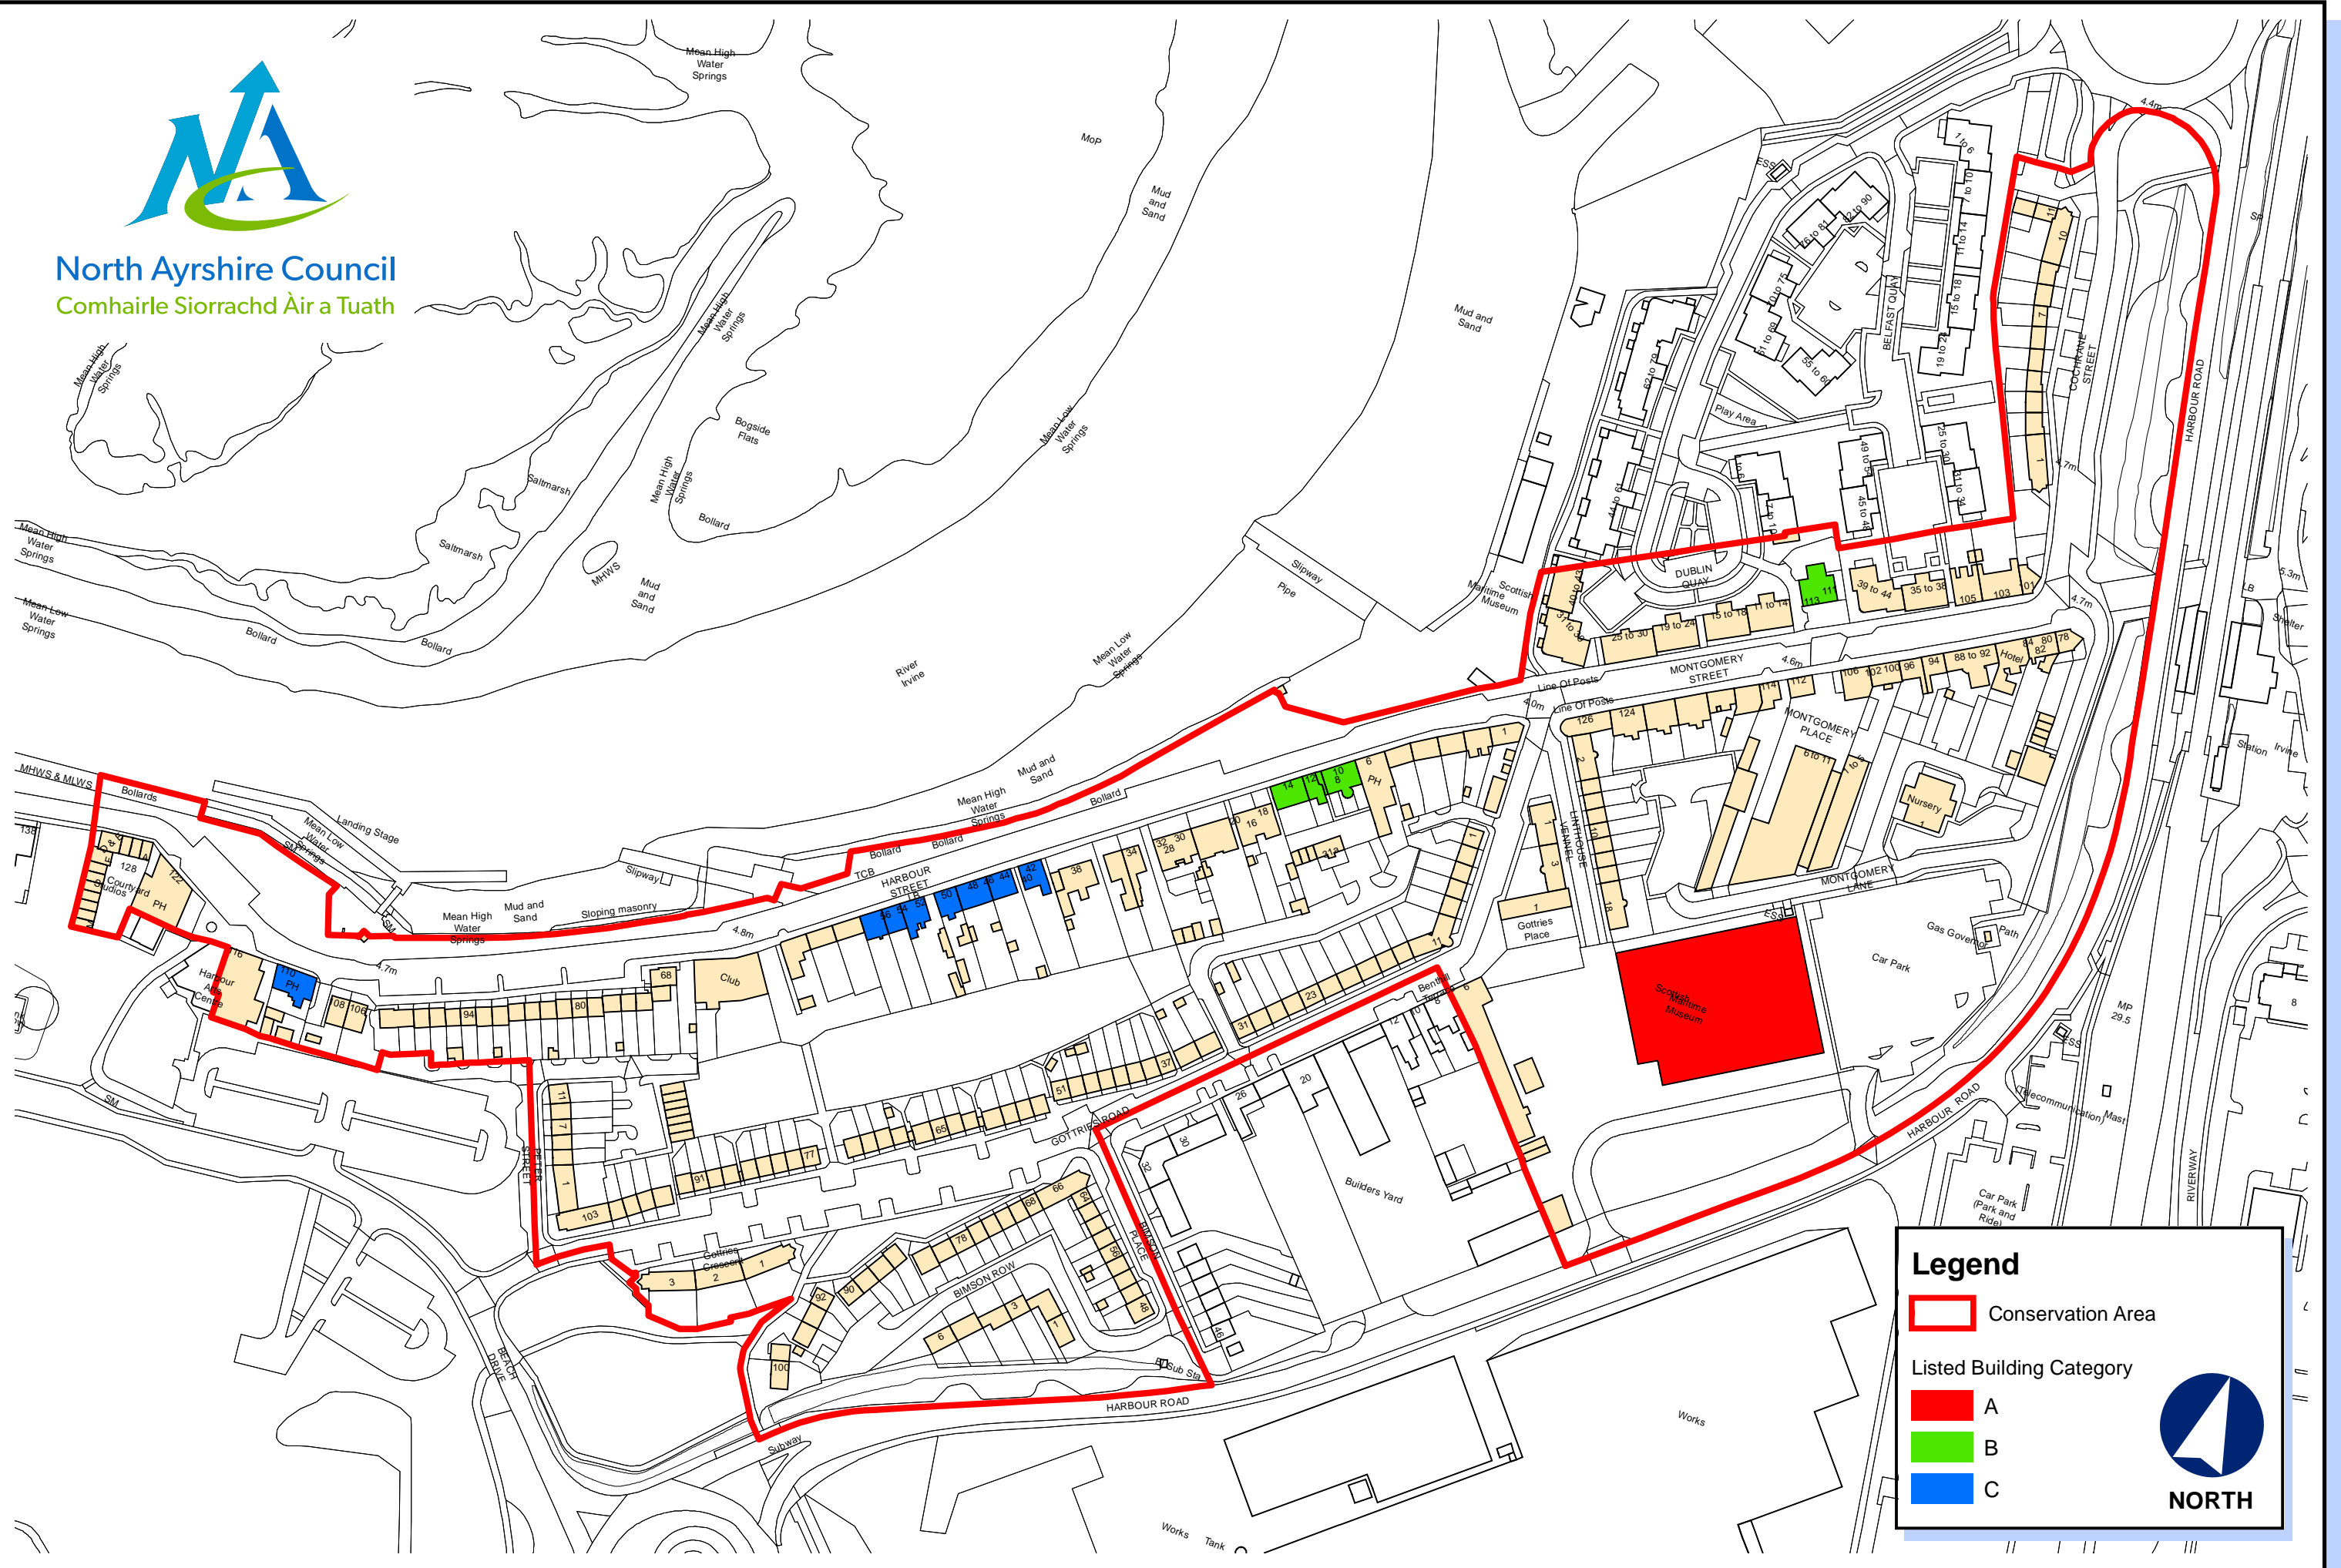

North Ayrshire Council
Comhairle Siorrachd Àir a Tuath

Legend

- Conservation Area
- Listed Building Category
 - A
 - B
 - C

NORTH