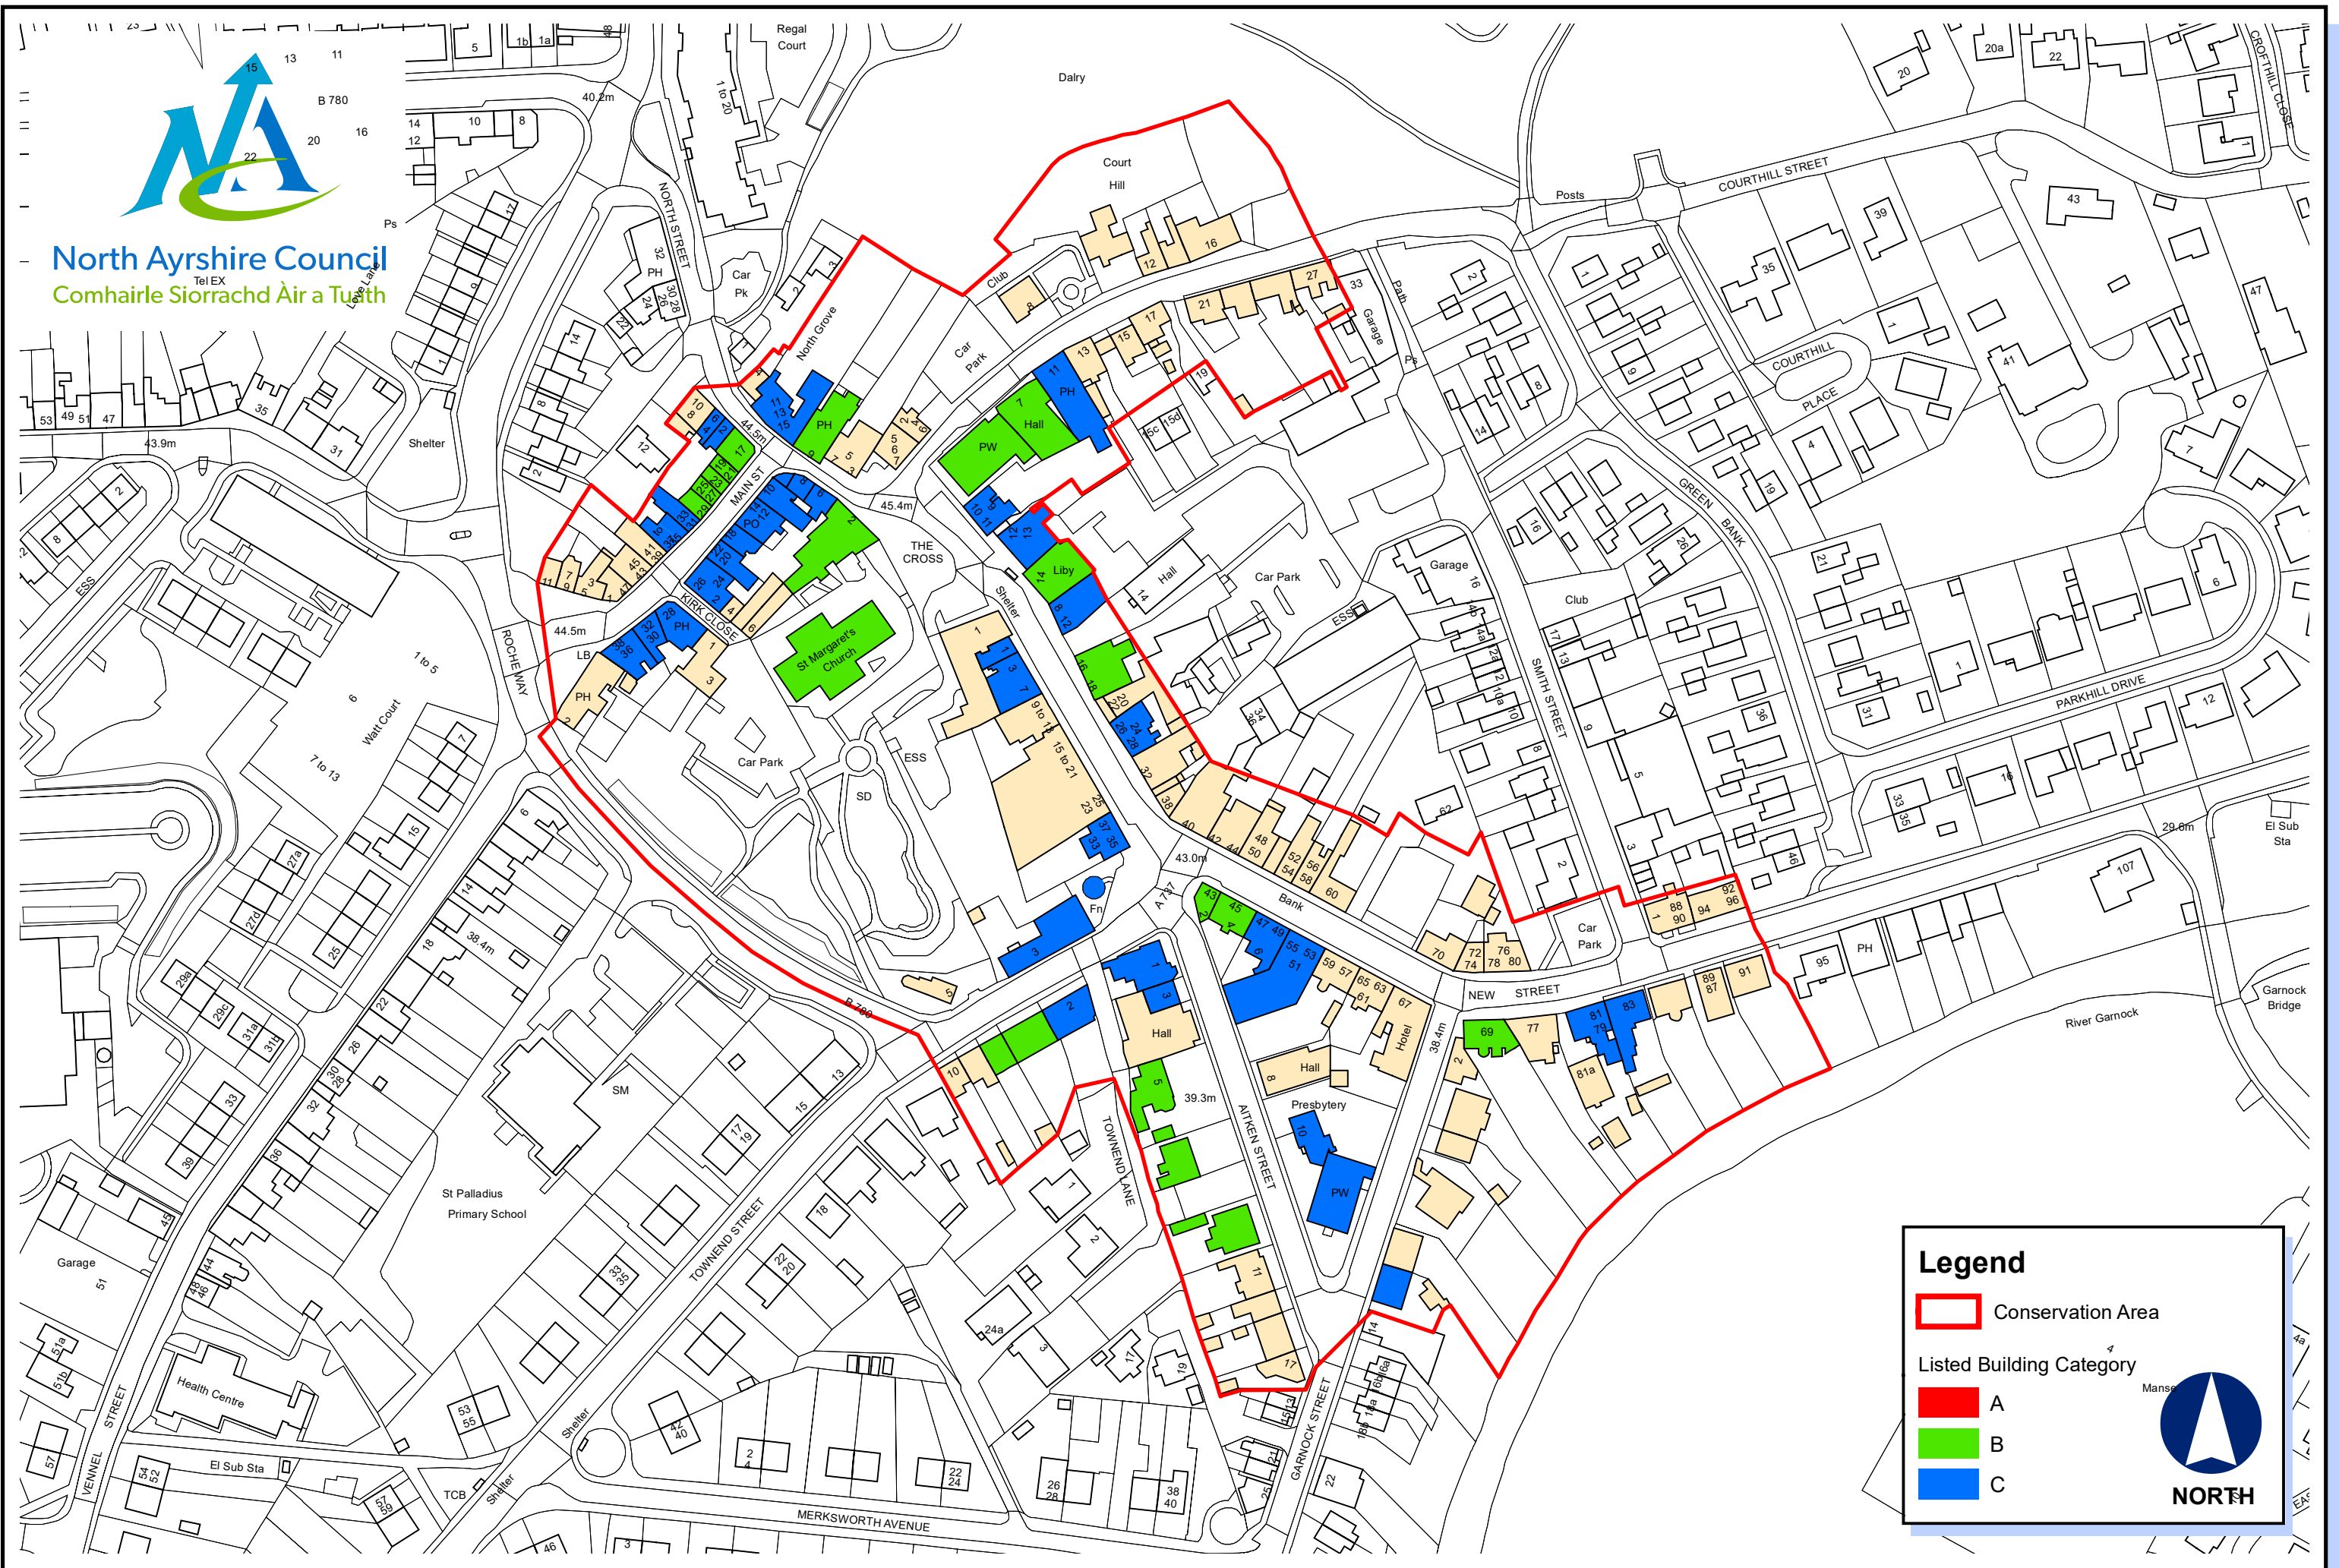

North Ayrshire Council
Tel EX
Comhairle Siorrachd Àir a Tuath

Legend

- Conservation Area
- Listed Building Category
 - A
 - B
 - C

NORTH