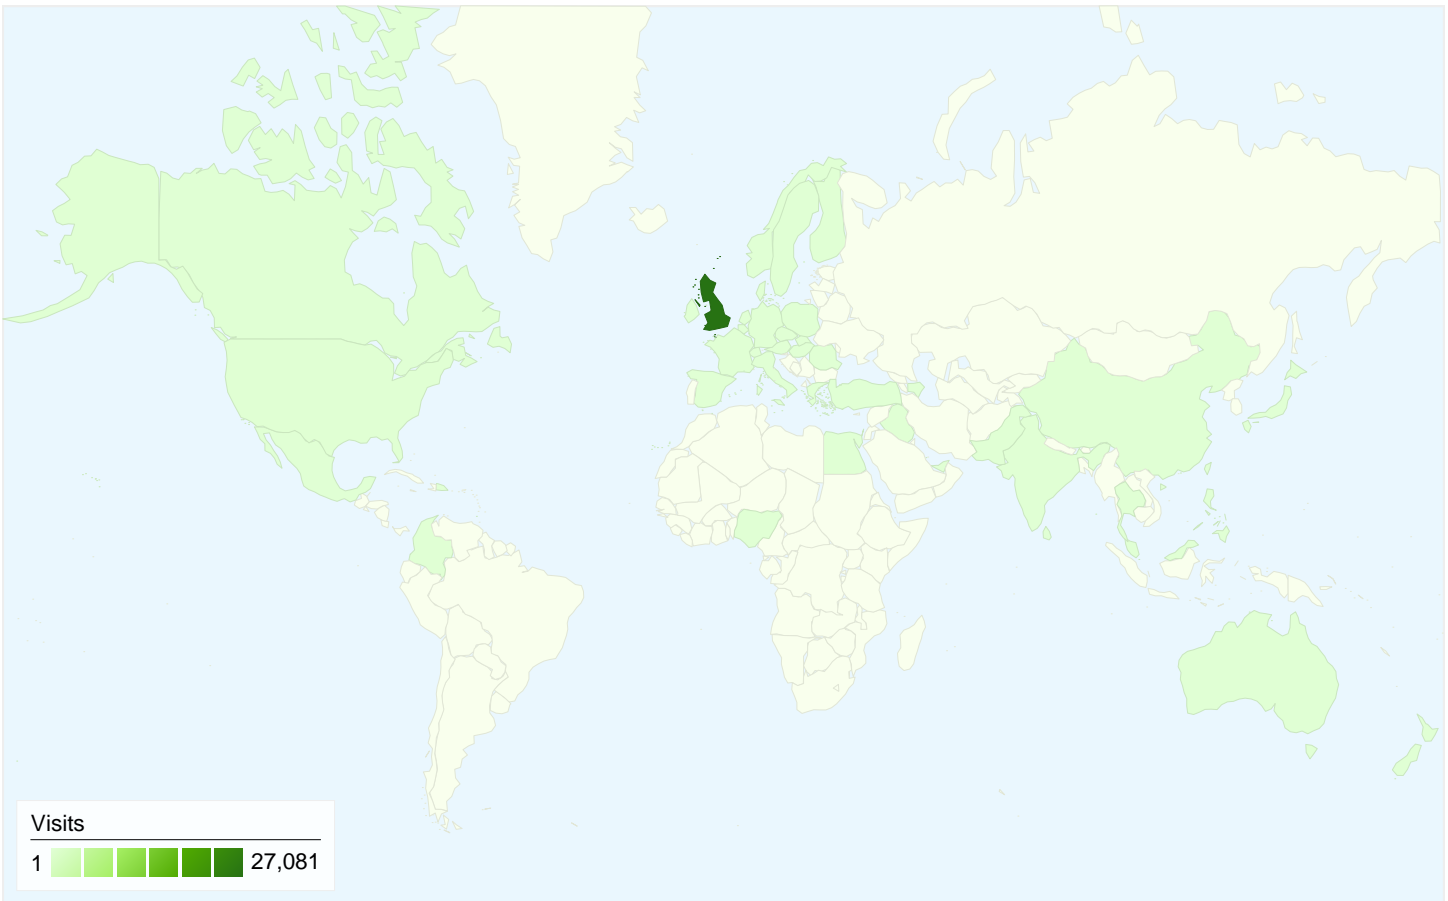

## Visitors Overview

Visitors  
16,470

## All traffic sources sent a total of 27,565 visits

 31.35% Direct Traffic

 14.29% Referring Sites

 54.36% Search Engines

- Search Engines  
14,983.00 (54.36%)
- Direct Traffic  
8,642.00 (31.35%)
- Referring Sites  
3,940.00 (14.29%)

27,565 visits came from 52 countries/territories

Site Usage

Country/Territory	Visits	Pages/Visit	Avg. Time on Site	% New Visits	Bounce Rate
United Kingdom	27,081	1.44	00:01:23	41.41%	74.01%
United States	109	1.52	00:01:35	64.22%	74.31%
Netherlands	56	1.57	00:00:50	42.86%	76.79%
Ireland	35	1.40	00:00:40	94.29%	68.57%
Australia	32	1.44	00:01:12	68.75%	68.75%
Germany	31	1.48	00:01:06	80.65%	77.42%
Canada	26	1.42	00:00:57	76.92%	73.08%
(not set)	25	1.56	00:01:59	36.00%	60.00%
France	21	1.48	00:00:30	95.24%	71.43%