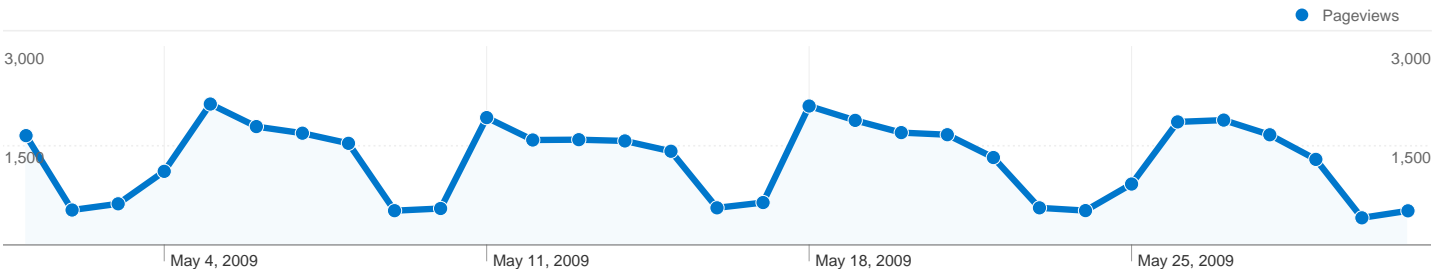

Pages on this site were viewed a total of 39,739 times

39,739 Pageviews

28,772 Unique Views

73.99% Bounce Rate

Top Content

Pages	Pageviews	% Pageviews
/	35,761	89.99%
/na/home.nsf/HomePage?OpenForm=	2,306	5.80%
/na/Home.nsf/HomePage?OpenForm=	1,154	2.90%
/na/Home.nsf/HomePage?ReadForm=	247	0.62%
/na/home.nsf/HomePage?ReadForm=	235	0.59%