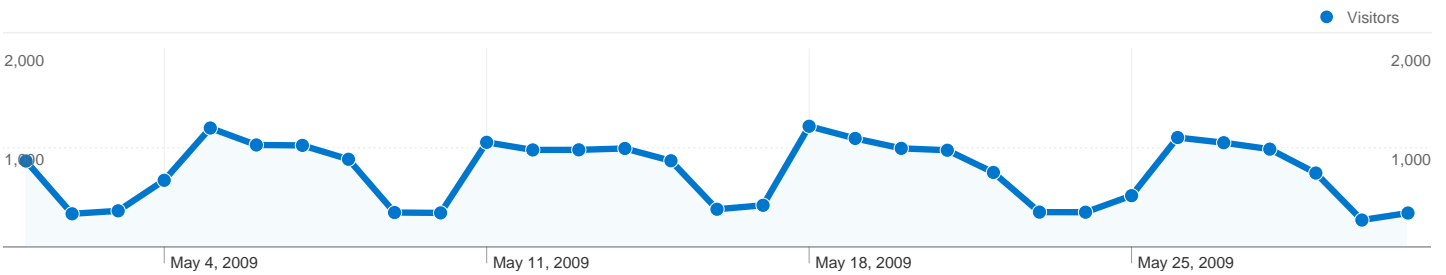

27,565 visits came from 52 countries/territories

Site Usage

Country/Territory	Visits	Pages/Visit	Avg. Time on Site	% New Visits	Bounce Rate
United Kingdom	27,081	1.44	00:01:23	41.41%	74.01%
United States	109	1.52	00:01:35	64.22%	74.31%
Netherlands	56	1.57	00:00:50	42.86%	76.79%
Ireland	35	1.40	00:00:40	94.29%	68.57%
Australia	32	1.44	00:01:12	68.75%	68.75%
Germany	31	1.48	00:01:06	80.65%	77.42%
Canada	26	1.42	00:00:57	76.92%	73.08%
(not set)	25	1.56	00:01:59	36.00%	60.00%
France	21	1.48	00:00:30	95.24%	71.43%

Spain	<b>19</b>	1.95	00:02:19	68.42%	52.63%
1 - 10 of 52					

**Pages on this site were viewed a total of 39,739 times**

**39,739** Pageviews

**28,772** Unique Views

**73.99%** Bounce Rate

**16,470 people visited this site**

**27,565 Visits**

**16,470 Absolute Unique Visitors**

**39,739 Pageviews**

**1.44 Average Pageviews**

**00:01:23 Time on Site**

**73.99% Bounce Rate**

**41.92% New Visits**