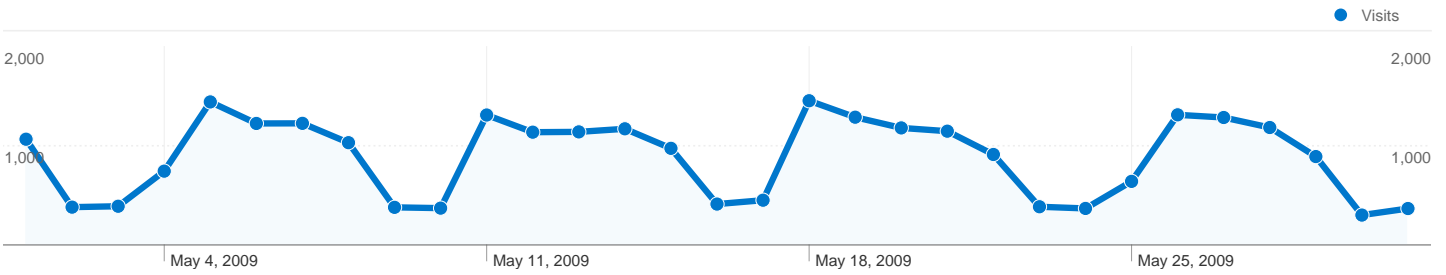

All traffic sources sent a total of 27,565 visits

31.35% Direct Traffic

14.29% Referring Sites

54.36% Search Engines

- Search Engines
  14,983.00 (54.36%)
- Direct Traffic
  8,642.00 (31.35%)
- Referring Sites
  3,940.00 (14.29%)

Top Traffic Sources

Sources	Visits	% visits	Keywords	Visits	% visits
google (organic)	10,823	39.26%	north ayrshire council	8,520	56.86%
(direct) ((none))	8,642	31.35%	north ayrshire	1,552	10.36%
yahoo (organic)	1,498	5.43%	nac	289	1.93%
ers.north-ayrshire.gov.uk	941	3.41%	north ayrshire council	276	1.84%
aol (organic)	924	3.35%	www.north-ayrshire.gov.uk	227	1.52%