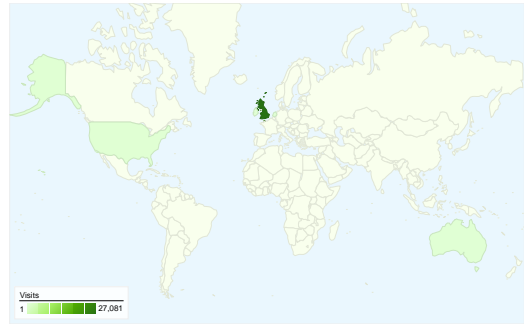

Map Overlay world