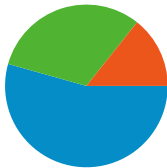

## Site Usage

27,565 Visits

73.99% Bounce Rate

39,739 Pageviews

00:01:23 Avg. Time on Site

1.44 Pages/Visit

41.92% % New Visits

## Traffic Sources Overview

- Search Engines**  
14,983.00 (54.36%)
- Direct Traffic**  
8,642.00 (31.35%)
- Referring Sites**  
3,940.00 (14.29%)

27,565 visits came from 52 countries/territories

Site Usage

Country/Territory	Visits	Pages/Visit	Avg. Time on Site	% New Visits	Bounce Rate
United Kingdom	27,081	1.44	00:01:23	41.41%	74.01%
United States	109	1.52	00:01:35	64.22%	74.31%
Netherlands	56	1.57	00:00:50	42.86%	76.79%
Ireland	35	1.40	00:00:40	94.29%	68.57%
Australia	32	1.44	00:01:12	68.75%	68.75%
Germany	31	1.48	00:01:06	80.65%	77.42%
Canada	26	1.42	00:00:57	76.92%	73.08%
(not set)	25	1.56	00:01:59	36.00%	60.00%
France	21	1.48	00:00:30	95.24%	71.43%

**16,470 people visited this site**

**27,565 Visits**

**16,470 Absolute Unique Visitors**

**39,739 Pageviews**

**1.44 Average Pageviews**

**00:01:23 Time on Site**

**73.99% Bounce Rate**

**41.92% New Visits**