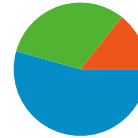

## Content Overview

Pages	Pageviews	% Pageviews
/	35,761	89.99%
/na/home.nsf/HomePage?Open	2,306	5.80%
/na/Home.nsf/HomePage?Ope	1,154	2.90%
/na/Home.nsf/HomePage?Rea	247	0.62%
/na/home.nsf/HomePage?Read	235	0.59%

## All traffic sources sent a total of 27,565 visits

 31.35% Direct Traffic

 14.29% Referring Sites

 54.36% Search Engines

- Search Engines  
14,983.00 (54.36%)
- Direct Traffic  
8,642.00 (31.35%)
- Referring Sites  
3,940.00 (14.29%)