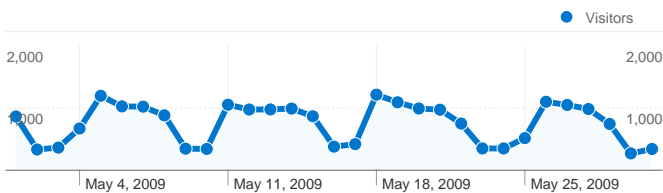

## Site Usage

27,565 Visits

73.99% Bounce Rate

39,739 Pageviews

00:01:23 Avg. Time on Site

1.44 Pages/Visit

41.92% % New Visits

## Traffic Sources Overview

- Search Engines**  
14,983.00 (54.36%)
- Direct Traffic**  
8,642.00 (31.35%)
- Referring Sites**  
3,940.00 (14.29%)

## Visitors Overview

Visitors  
16,470

**16,470 people visited this site**

**27,565 Visits**

**16,470 Absolute Unique Visitors**

**39,739 Pageviews**

**1.44 Average Pageviews**

**00:01:23 Time on Site**

**73.99% Bounce Rate**

**41.92% New Visits**