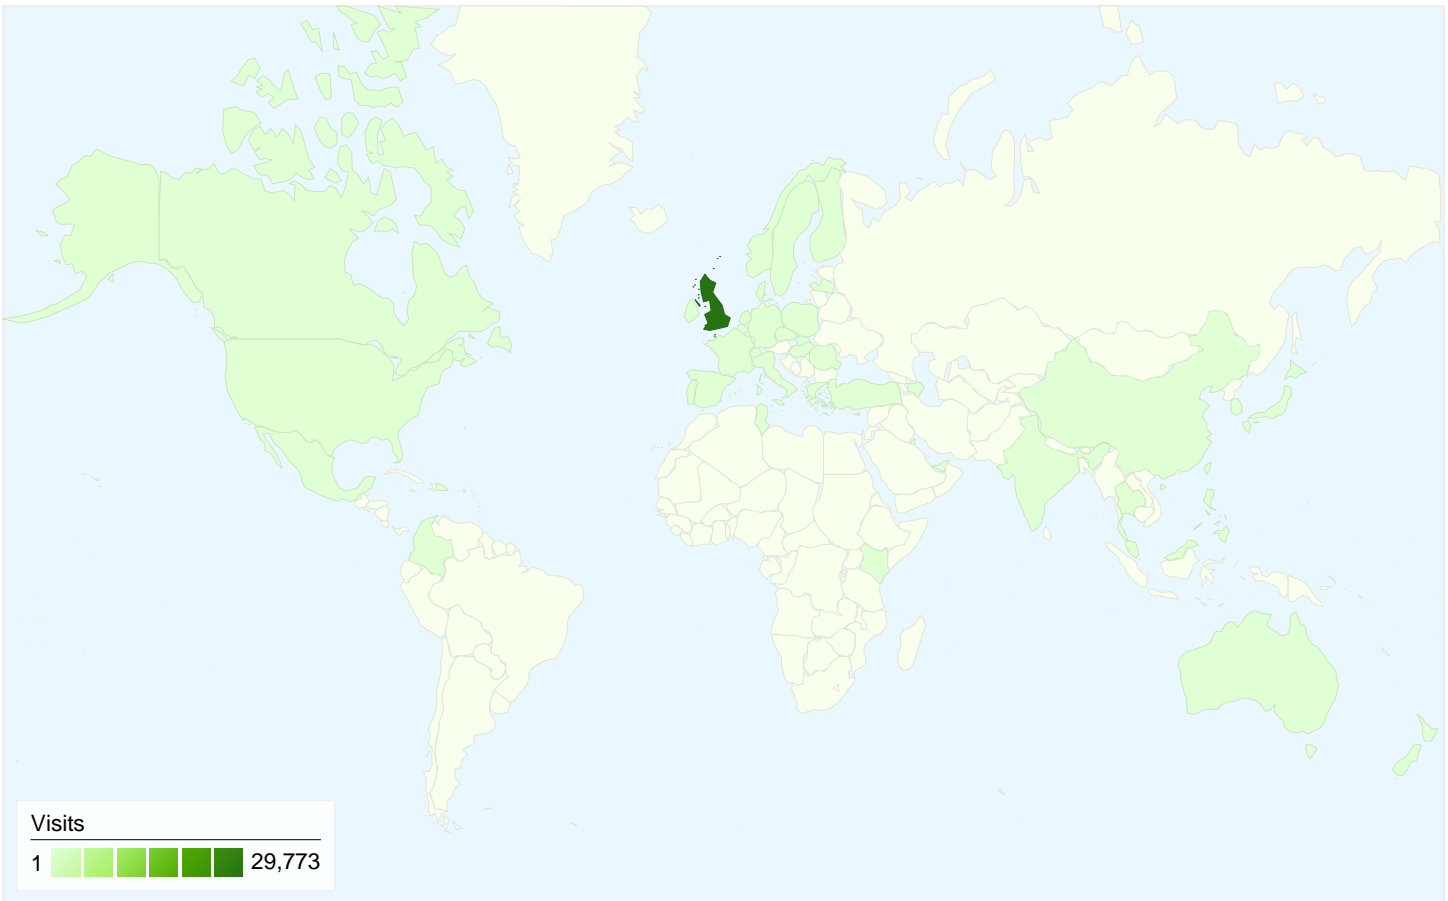

- **Search Engines**
15,687.00 (51.71%)
- **Direct Traffic**
10,276.00 (33.87%)
- **Referring Sites**
4,373.00 (14.42%)

Map Overlay world

Visitors Overview

Visitors
16,914

Content Overview

Pages	Pageviews	% Pageviews
/	39,021	90.69%
/na/home.nsf/HomePage?Open	2,388	5.55%
/na/Home.nsf/HomePage?Ope	1,160	2.70%
/na/home.nsf/HomePage?Read	225	0.52%
/na/Home.nsf/HomePage?Rea	199	0.46%

All traffic sources sent a total of 30,336 visits

33.87% Direct Traffic

14.42% Referring Sites

51.71% Search Engines

- Search Engines
15,687.00 (51.71%)
- Direct Traffic
10,276.00 (33.87%)
- Referring Sites
4,373.00 (14.42%)

30,336 visits came from 52 countries/territories

Site Usage

Country/Territory	Visits	Pages/Visit	Avg. Time on Site	% New Visits	Bounce Rate
United Kingdom	29,773	1.42	00:01:15	38.57%	74.82%
United States	118	1.36	00:01:03	68.64%	78.81%
Netherlands	99	1.59	00:01:14	49.49%	58.59%
Germany	38	1.76	00:00:42	55.26%	60.53%
Ireland	35	1.31	00:00:51	71.43%	74.29%
Australia	30	1.63	00:01:07	70.00%	66.67%
France	27	1.22	00:00:13	77.78%	81.48%
(not set)	24	1.75	00:01:29	37.50%	70.83%
Canada	24	1.42	00:00:50	87.50%	75.00%

16,914 people visited this site

30,336 Visits

16,914 Absolute Unique Visitors

43,025 Pageviews

1.42 Average Pageviews

00:01:15 Time on Site

74.74% Bounce Rate

39.10% New Visits