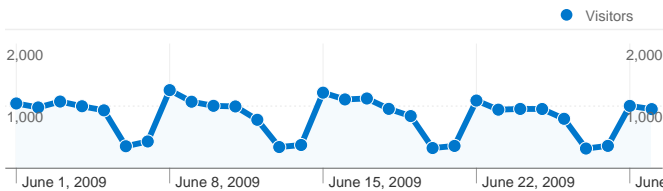

Visitors Overview

Visitors
16,914

Content Overview

Pages	Pageviews	% Pageviews
/	39,021	90.69%
/na/home.nsf/HomePage?Open	2,388	5.55%
/na/Home.nsf/HomePage?Ope	1,160	2.70%
/na/home.nsf/HomePage?Read	225	0.52%
/na/Home.nsf/HomePage?Rea	199	0.46%