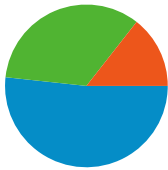

Site Usage

30,336 Visits

74.74% Bounce Rate

43,025 Pageviews

00:01:15 Avg. Time on Site

1.42 Pages/Visit

39.10% % New Visits

Traffic Sources Overview

All traffic sources sent a total of 30,336 visits

33.87% Direct Traffic

14.42% Referring Sites

51.71% Search Engines

- Search Engines
15,687.00 (51.71%)
- Direct Traffic
10,276.00 (33.87%)
- Referring Sites
4,373.00 (14.42%)

30,336 visits came from 52 countries/territories

Site Usage

Country/Territory	Visits	Pages/Visit	Avg. Time on Site	% New Visits	Bounce Rate
United Kingdom	29,773	1.42	00:01:15	38.57%	74.82%
United States	118	1.36	00:01:03	68.64%	78.81%
Netherlands	99	1.59	00:01:14	49.49%	58.59%
Germany	38	1.76	00:00:42	55.26%	60.53%
Ireland	35	1.31	00:00:51	71.43%	74.29%
Australia	30	1.63	00:01:07	70.00%	66.67%
France	27	1.22	00:00:13	77.78%	81.48%
(not set)	24	1.75	00:01:29	37.50%	70.83%
Canada	24	1.42	00:00:50	87.50%	75.00%

16,914 people visited this site

30,336 Visits

16,914 Absolute Unique Visitors

43,025 Pageviews

1.42 Average Pageviews

00:01:15 Time on Site

74.74% Bounce Rate

39.10% New Visits