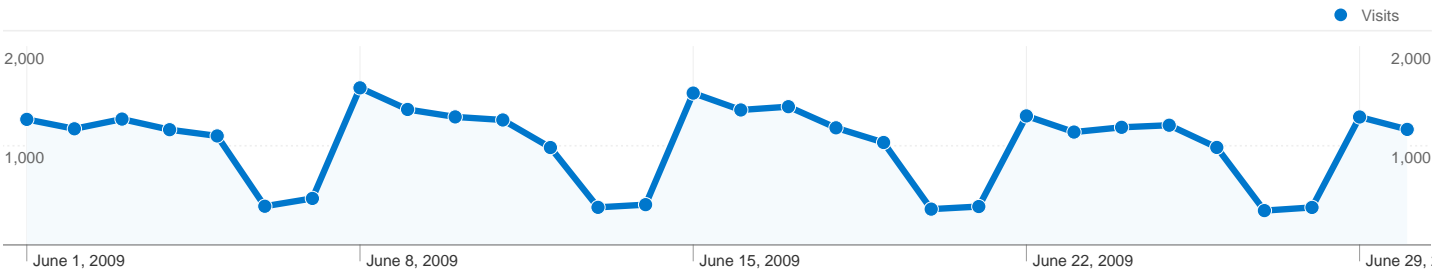

Site Usage

30,336 Visits

74.74% Bounce Rate

43,025 Pageviews

00:01:15 Avg. Time on Site

1.42 Pages/Visit

39.10% % New Visits

Traffic Sources Overview

All traffic sources sent a total of 30,336 visits

33.87% Direct Traffic

14.42% Referring Sites

51.71% Search Engines

- Search Engines
15,687.00 (51.71%)
- Direct Traffic
10,276.00 (33.87%)
- Referring Sites
4,373.00 (14.42%)

30,336 visits came from 52 countries/territories

Site Usage

Country/Territory	Visits	Pages/Visit	Avg. Time on Site	% New Visits	Bounce Rate
United Kingdom	29,773	1.42	00:01:15	38.57%	74.82%
United States	118	1.36	00:01:03	68.64%	78.81%
Netherlands	99	1.59	00:01:14	49.49%	58.59%
Germany	38	1.76	00:00:42	55.26%	60.53%
Ireland	35	1.31	00:00:51	71.43%	74.29%
Australia	30	1.63	00:01:07	70.00%	66.67%
France	27	1.22	00:00:13	77.78%	81.48%
(not set)	24	1.75	00:01:29	37.50%	70.83%
Canada	24	1.42	00:00:50	87.50%	75.00%

16,914 people visited this site

30,336 Visits

16,914 Absolute Unique Visitors

43,025 Pageviews

1.42 Average Pageviews

00:01:15 Time on Site

74.74% Bounce Rate

39.10% New Visits