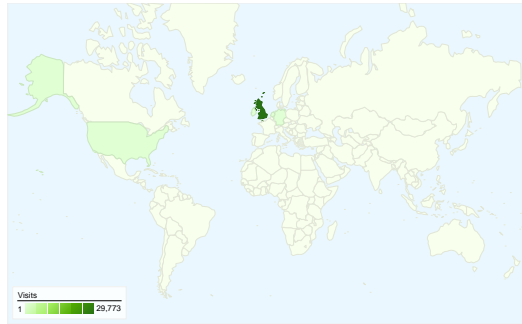

Site Usage

30,336 Visits

74.74% Bounce Rate

43,025 Pageviews

00:01:15 Avg. Time on Site

1.42 Pages/Visit

39.10% % New Visits

Traffic Sources Overview

- **Search Engines**
15,687.00 (51.71%)
- **Direct Traffic**
10,276.00 (33.87%)
- **Referring Sites**
4,373.00 (14.42%)

Map Overlay world

Visitors Overview

Visitors
16,914

Content Overview

Pages	Pageviews	% Pageviews
/	39,021	90.69%
/na/home.nsf/HomePage?Open	2,388	5.55%
/na/Home.nsf/HomePage?Ope	1,160	2.70%
/na/home.nsf/HomePage?Read	225	0.52%
/na/Home.nsf/HomePage?Rea	199	0.46%

All traffic sources sent a total of 30,336 visits

33.87% Direct Traffic

14.42% Referring Sites

51.71% Search Engines

- Search Engines
15,687.00 (51.71%)
- Direct Traffic
10,276.00 (33.87%)
- Referring Sites
4,373.00 (14.42%)

30,336 visits came from 52 countries/territories

Site Usage

Country/Territory	Visits	Pages/Visit	Avg. Time on Site	% New Visits	Bounce Rate
United Kingdom	29,773	1.42	00:01:15	38.57%	74.82%
United States	118	1.36	00:01:03	68.64%	78.81%
Netherlands	99	1.59	00:01:14	49.49%	58.59%
Germany	38	1.76	00:00:42	55.26%	60.53%
Ireland	35	1.31	00:00:51	71.43%	74.29%
Australia	30	1.63	00:01:07	70.00%	66.67%
France	27	1.22	00:00:13	77.78%	81.48%
(not set)	24	1.75	00:01:29	37.50%	70.83%
Canada	24	1.42	00:00:50	87.50%	75.00%