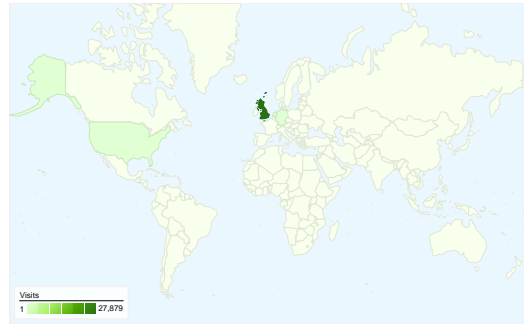

Site Usage

28,389 Visits

66.06% Bounce Rate

54,393 Pageviews

00:01:33 Avg. Time on Site

1.92 Pages/Visit

39.73% % New Visits

Traffic Sources Overview

- **Search Engines**
15,400.00 (54.25%)
- **Direct Traffic**
9,477.00 (33.38%)
- **Referring Sites**
3,512.00 (12.37%)

Map Overlay world

Visitors Overview

Visitors
16,010

Content Overview

Pages	Pageviews	% Pageviews
/	36,241	66.63%
/na/home.nsf/HomePage?Open	1,716	3.15%
/councilandgovernment/equality	1,662	3.06%
/Home.aspx	1,257	2.31%
/na/Home.nsf/HomePage?Ope	957	1.76%

All traffic sources sent a total of 28,389 visits

-  **33.38%** Direct Traffic
-  **12.37%** Referring Sites
-  **54.25%** Search Engines

- **Search Engines**
15,400.00 (54.25%)
- **Direct Traffic**
9,477.00 (33.38%)
- **Referring Sites**
3,512.00 (12.37%)

28,389 visits came from 56 countries/territories

Site Usage

Country/Territory	Visits	Pages/Visit	Avg. Time on Site	% New Visits	Bounce Rate
United Kingdom	27,879	1.92	00:01:34	39.22%	66.00%
United States	102	1.40	00:00:44	75.49%	78.43%
Netherlands	62	2.39	00:01:25	59.68%	61.29%
Germany	43	1.84	00:01:50	46.51%	72.09%
(not set)	33	1.76	00:00:40	27.27%	66.67%
Ireland	29	1.59	00:00:35	79.31%	72.41%
Australia	26	1.85	00:01:15	65.38%	61.54%
Spain	25	1.84	00:02:13	92.00%	52.00%
India	20	1.20	00:00:47	90.00%	80.00%