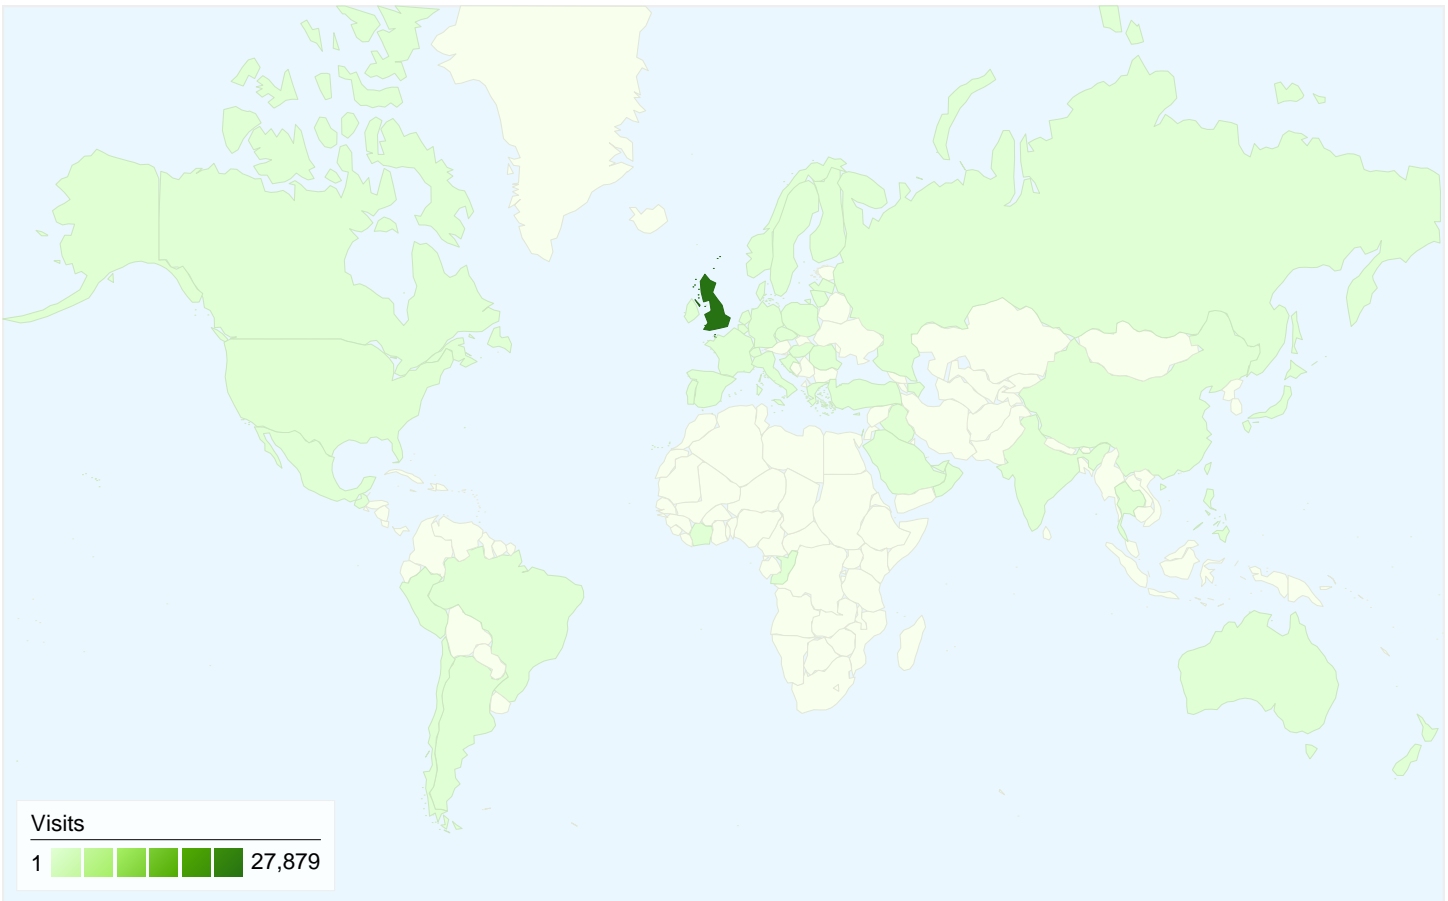

- **Search Engines**
15,400.00 (54.25%)
- **Direct Traffic**
9,477.00 (33.38%)
- **Referring Sites**
3,512.00 (12.37%)

Map Overlay world

Visitors Overview

Visitors
16,010

Content Overview

Pages	Pageviews	% Pageviews
/	36,241	66.63%
/na/home.nsf/HomePage?Open	1,716	3.15%
/councilandgovernment/equality	1,662	3.06%
/Home.aspx	1,257	2.31%
/na/Home.nsf/HomePage?Ope	957	1.76%

All traffic sources sent a total of 28,389 visits

-  **33.38%** Direct Traffic
-  **12.37%** Referring Sites
-  **54.25%** Search Engines

- **Search Engines**
15,400.00 (54.25%)
- **Direct Traffic**
9,477.00 (33.38%)
- **Referring Sites**
3,512.00 (12.37%)

28,389 visits came from 56 countries/territories

Site Usage

Country/Territory	Visits	Pages/Visit	Avg. Time on Site	% New Visits	Bounce Rate
United Kingdom	27,879	1.92	00:01:34	39.22%	66.00%
United States	102	1.40	00:00:44	75.49%	78.43%
Netherlands	62	2.39	00:01:25	59.68%	61.29%
Germany	43	1.84	00:01:50	46.51%	72.09%
(not set)	33	1.76	00:00:40	27.27%	66.67%
Ireland	29	1.59	00:00:35	79.31%	72.41%
Australia	26	1.85	00:01:15	65.38%	61.54%
Spain	25	1.84	00:02:13	92.00%	52.00%
India	20	1.20	00:00:47	90.00%	80.00%

16,010 people visited this site

28,389 Visits

16,010 Absolute Unique Visitors

54,393 Pageviews

1.92 Average Pageviews

00:01:33 Time on Site

66.06% Bounce Rate

39.73% New Visits