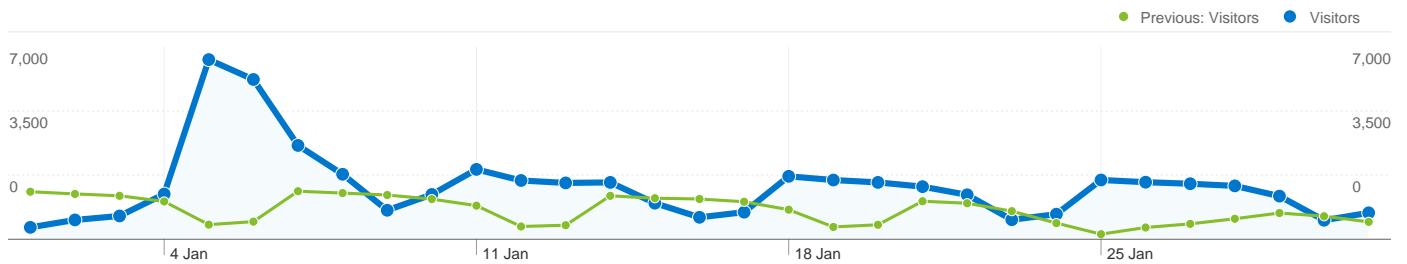

1 - 10 of 116

**Pages on this site were viewed a total of 264,268 times**

 **264,268 Page Views**  
 Previous: 155,411 (70.04%)

 **183,709 Unique Views**  
 Previous: 105,875 (73.51%)

 **38.76% Bounce Rate**  
 Previous: 44.57% (-13.02%)

## Top Content

Pages	Page Views	% Page Views
<b>/Home.aspx</b>		
1 Jan 2010 - 31 Jan 2010	72,965	27.61%
1 Dec 2009 - 31 Dec 2009	5,910	3.80%
% Change	1,134.60%	626.05%
<b>/NewsArticles/InfoZone/SchoolsInfo.aspx</b>		
1 Jan 2010 - 31 Jan 2010	13,534	5.12%
1 Dec 2009 - 31 Dec 2009	0	0.00%
% Change	100.00%	100.00%
<b>/councilandgovernment/equalitydiversityandcitizenship/councilvacancies.aspx</b>		
1 Jan 2010 - 31 Jan 2010	12,502	4.73%
1 Dec 2009 - 31 Dec 2009	6,613	4.26%
% Change	89.05%	11.18%
<b>/NewsArticles/InfoZone/AdverseWeather.aspx</b>		
1 Jan 2010 - 31 Jan 2010	7,082	2.68%
1 Dec 2009 - 31 Dec 2009	0	0.00%
% Change	100.00%	100.00%
<b>/</b>		
1 Jan 2010 - 31 Jan 2010	5,970	2.26%
1 Dec 2009 - 31 Dec 2009	39,077	25.14%

% Change

-84.72%

-91.02%

---

## 40,302 people visited this site

 **74,923 Visits**

Previous: 41,192 (81.89%)

 **40,302 Absolute Unique Visitors**

Previous: 23,653 (70.39%)

 **264,268 Page Views**

Previous: 155,411 (70.04%)

 **3.53 Average Page Views**