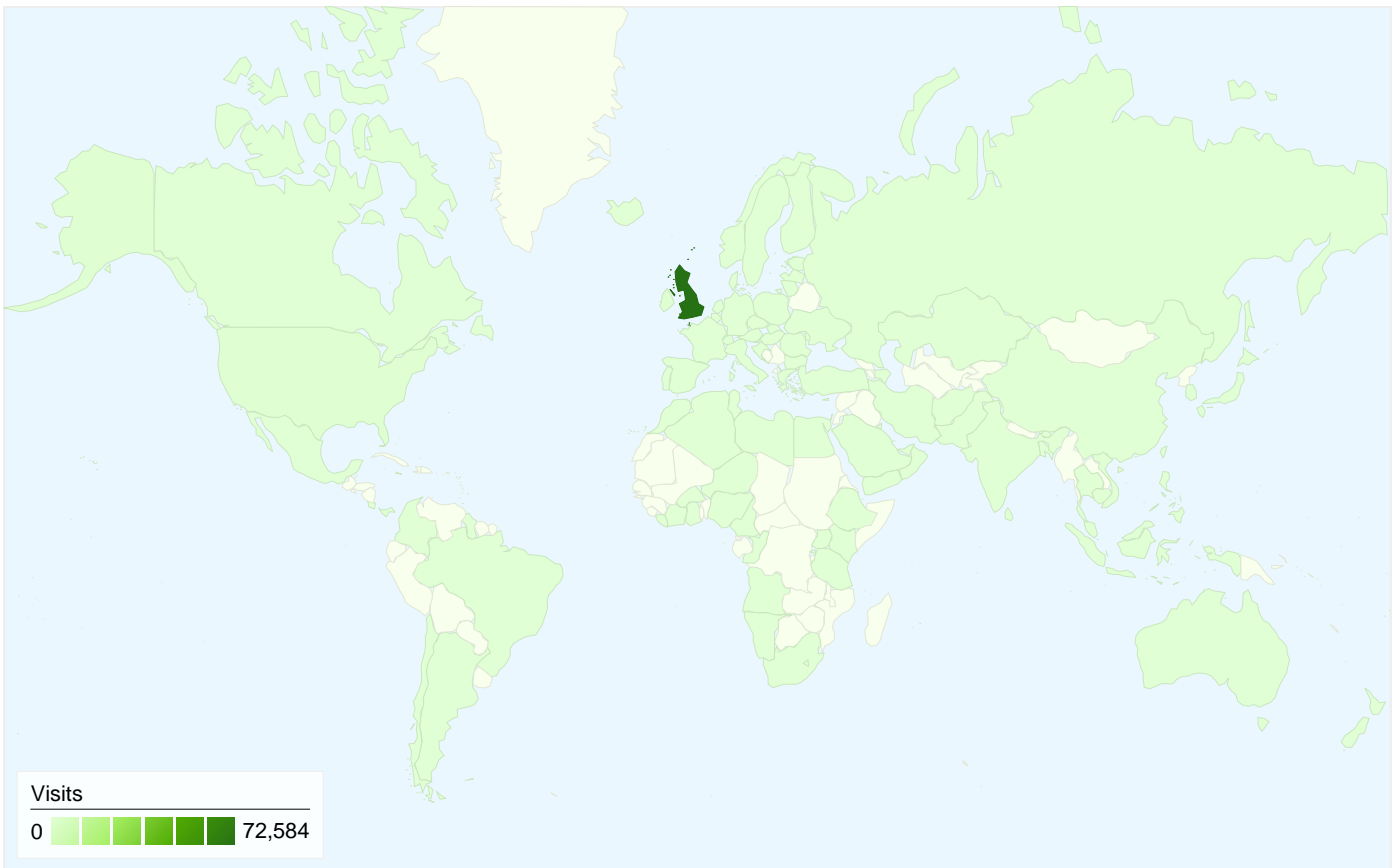

## All traffic sources sent a total of 74,923 visits

**12.47% Direct Traffic**

Previous: 15.90% (-21.59%)

**19.18% Referring Sites**

Previous: 15.61% (22.83%)

**68.36% Search Engines**

Previous: 68.49% (-0.19%)

## 74,923 visits came from 116 countries/territories