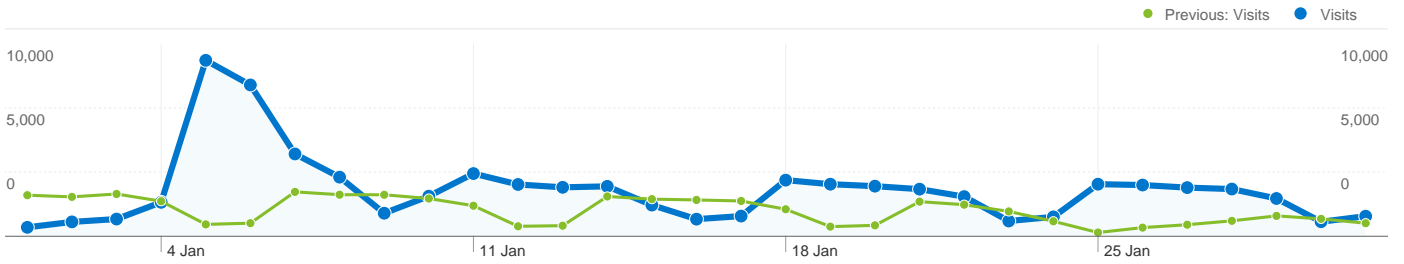

### Site Usage

**74,923 Visits**

Previous: 41,192 (81.89%)

**38.76% Bounce Rate**

Previous: 44.57% (-13.02%)

**264,268 Page Views**

Previous: 155,411 (70.04%)

**00:03:26 Avg. Time on Site**

### Map Overlay

## All traffic sources sent a total of 74,923 visits

**12.47% Direct Traffic**

Previous: 15.90% (-21.59%)

**19.18% Referring Sites**

Previous: 15.61% (22.83%)

**68.36% Search Engines**

Previous: 68.49% (-0.19%)

## 40,302 people visited this site

 **74,923 Visits**

Previous: 41,192 (81.89%)

 **40,302 Absolute Unique Visitors**

Previous: 23,653 (70.39%)

 **264,268 Page Views**

Previous: 155,411 (70.04%)

 **3.53 Average Page Views**