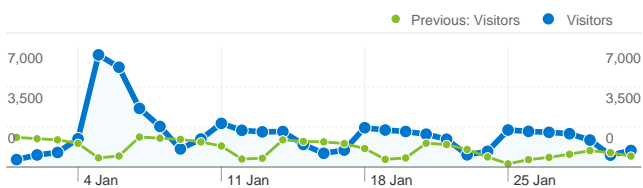

Visitors Overview