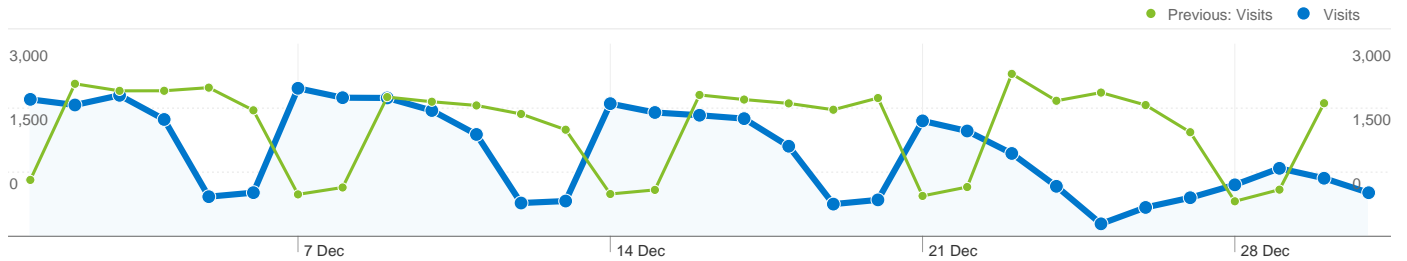

## Traffic Sources Overview

## All traffic sources sent a total of 41,192 visits

1 - 10 of 121

**Pages on this site were viewed a total of 155,411 times**

**155,411 Page Views**

Previous: 189,783 (-18.11%)

**105,875 Unique Views**

Previous: 131,394 (-19.42%)

**44.57% Bounce Rate**

Previous: 43.85% (1.64%)

## 23,653 people visited this site

 **41,192 Visits**

Previous: 50,657 (-18.68%)

 **23,653 Absolute Unique Visitors**

Previous: 29,957 (-21.04%)

 **155,411 Page Views**

Previous: 189,783 (-18.11%)

 **3.77 Average Page Views**