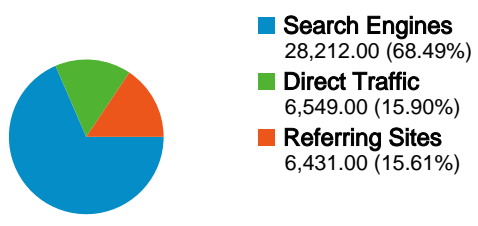

## Site Usage

## Traffic Sources Overview

## All traffic sources sent a total of 41,192 visits

## 23,653 people visited this site

 **41,192 Visits**

Previous: 50,657 (-18.68%)

 **23,653 Absolute Unique Visitors**

Previous: 29,957 (-21.04%)

 **155,411 Page Views**

Previous: 189,783 (-18.11%)

 **3.77 Average Page Views**