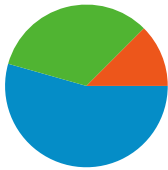

Site Usage

30,725 Visits

73.77% Bounce Rate

44,547 Pageviews

00:01:24 Avg. Time on Site

1.45 Pages/Visit

40.64% % New Visits

Traffic Sources Overview

All traffic sources sent a total of 30,725 visits

 **33.11%** Direct Traffic

 **12.50%** Referring Sites

 **54.39%** Search Engines

Search Engines
16,712.00 (54.39%)

Direct Traffic
10,173.00 (33.11%)

Referring Sites
3,840.00 (12.50%)

30,725 visits came from 59 countries/territories

Site Usage

Country/Territory	Visits	Pages/Visit	Avg. Time on Site	% New Visits	Bounce Rate
United Kingdom	30,214	1.45	00:01:24	40.12%	73.77%
United States	147	1.39	00:00:58	66.67%	76.87%
Netherlands	44	1.55	00:00:29	56.82%	63.64%
Ireland	36	1.25	00:00:36	83.33%	77.78%
Australia	33	1.61	00:02:14	72.73%	66.67%
(not set)	27	1.44	00:00:42	40.74%	74.07%
Spain	21	1.38	00:00:40	57.14%	66.67%
Canada	21	1.24	00:00:56	95.24%	80.95%
Germany	18	1.11	00:00:05	55.56%	94.44%

17,375 people visited this site

30,725 Visits

17,375 Absolute Unique Visitors

44,547 Pageviews

1.45 Average Pageviews

00:01:24 Time on Site

73.77% Bounce Rate

40.64% New Visits