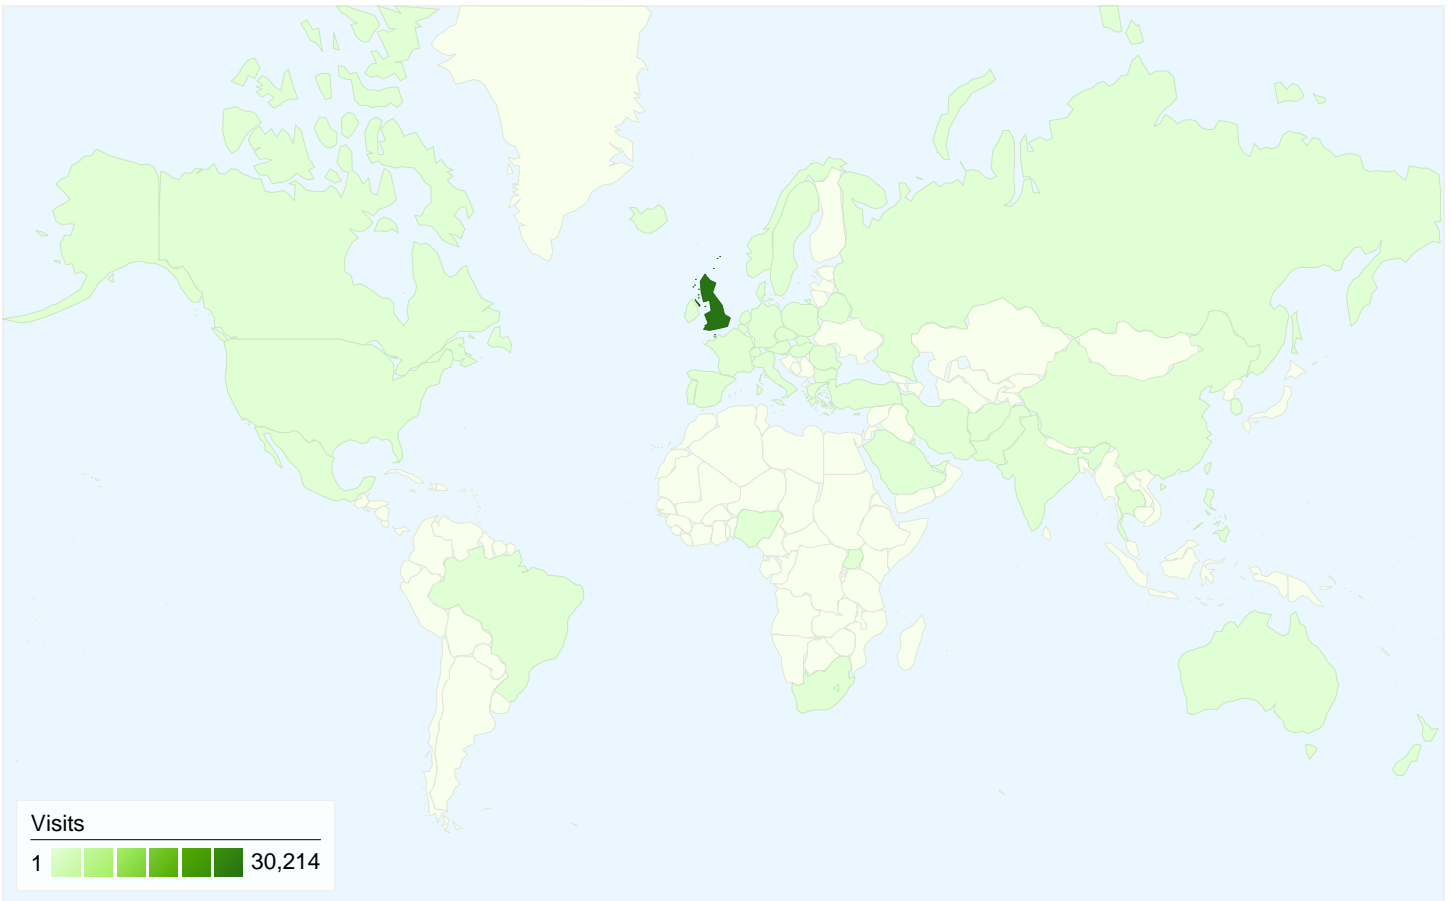

- **Search Engines**
16,712.00 (54.39%)
- **Direct Traffic**
10,173.00 (33.11%)
- **Referring Sites**
3,840.00 (12.50%)

Map Overlay world

Visitors Overview

Visitors
17,375

Content Overview

Pages	Pageviews	% Pageviews
/	39,908	89.59%
/na/home.nsf/HomePage?Open	2,692	6.04%
/na/Home.nsf/HomePage?Ope	1,351	3.03%
/na/Home.nsf/HomePage?Rea	298	0.67%
/na/home.nsf/HomePage?Read	277	0.62%

All traffic sources sent a total of 30,725 visits

 **33.11%** Direct Traffic

 **12.50%** Referring Sites

 **54.39%** Search Engines

Search Engines
16,712.00 (54.39%)

Direct Traffic
10,173.00 (33.11%)

Referring Sites
3,840.00 (12.50%)

30,725 visits came from 59 countries/territories

Site Usage

Country/Territory	Visits	Pages/Visit	Avg. Time on Site	% New Visits	Bounce Rate
United Kingdom	30,214	1.45	00:01:24	40.12%	73.77%
United States	147	1.39	00:00:58	66.67%	76.87%
Netherlands	44	1.55	00:00:29	56.82%	63.64%
Ireland	36	1.25	00:00:36	83.33%	77.78%
Australia	33	1.61	00:02:14	72.73%	66.67%
(not set)	27	1.44	00:00:42	40.74%	74.07%
Spain	21	1.38	00:00:40	57.14%	66.67%
Canada	21	1.24	00:00:56	95.24%	80.95%
Germany	18	1.11	00:00:05	55.56%	94.44%

17,375 people visited this site

30,725 Visits

17,375 Absolute Unique Visitors

44,547 Pageviews

1.45 Average Pageviews

00:01:24 Time on Site

73.77% Bounce Rate

40.64% New Visits