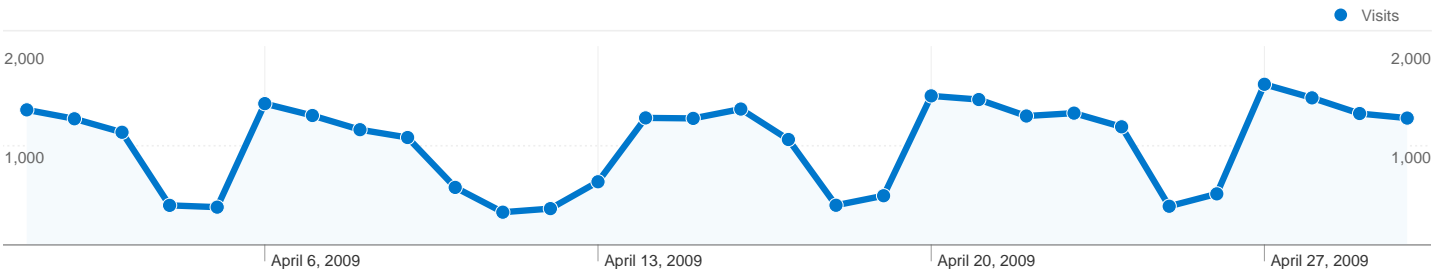

Site Usage

30,725 Visits

73.77% Bounce Rate

44,547 Pageviews

00:01:24 Avg. Time on Site

1.45 Pages/Visit

40.64% % New Visits

Traffic Sources Overview

All traffic sources sent a total of 30,725 visits

 **33.11%** Direct Traffic

 **12.50%** Referring Sites

 **54.39%** Search Engines

Search Engines
16,712.00 (54.39%)

Direct Traffic
10,173.00 (33.11%)

Referring Sites
3,840.00 (12.50%)

30,725 visits came from 59 countries/territories

Site Usage

Country/Territory	Visits	Pages/Visit	Avg. Time on Site	% New Visits	Bounce Rate
United Kingdom	30,214	1.45	00:01:24	40.12%	73.77%
United States	147	1.39	00:00:58	66.67%	76.87%
Netherlands	44	1.55	00:00:29	56.82%	63.64%
Ireland	36	1.25	00:00:36	83.33%	77.78%
Australia	33	1.61	00:02:14	72.73%	66.67%
(not set)	27	1.44	00:00:42	40.74%	74.07%
Spain	21	1.38	00:00:40	57.14%	66.67%
Canada	21	1.24	00:00:56	95.24%	80.95%
Germany	18	1.11	00:00:05	55.56%	94.44%

17,375 people visited this site

30,725 Visits

17,375 Absolute Unique Visitors

44,547 Pageviews

1.45 Average Pageviews

00:01:24 Time on Site

73.77% Bounce Rate

40.64% New Visits