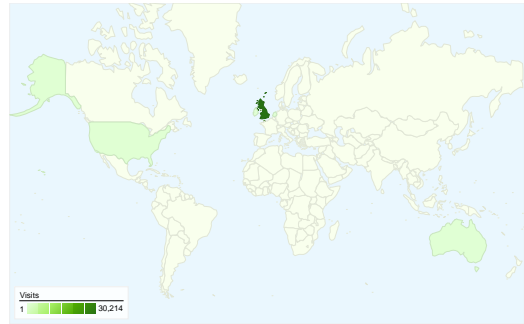

Site Usage

30,725 Visits

73.77% Bounce Rate

44,547 Pageviews

00:01:24 Avg. Time on Site

1.45 Pages/Visit

40.64% % New Visits

Traffic Sources Overview

- **Search Engines**
16,712.00 (54.39%)
- **Direct Traffic**
10,173.00 (33.11%)
- **Referring Sites**
3,840.00 (12.50%)

Map Overlay world

Visitors Overview

Visitors
17,375

Content Overview

Pages	Pageviews	% Pageviews
/	39,908	89.59%
/na/home.nsf/HomePage?Open	2,692	6.04%
/na/Home.nsf/HomePage?Ope	1,351	3.03%
/na/Home.nsf/HomePage?Rea	298	0.67%
/na/home.nsf/HomePage?Read	277	0.62%

All traffic sources sent a total of 30,725 visits

 **33.11%** Direct Traffic

 **12.50%** Referring Sites

 **54.39%** Search Engines

Search Engines
16,712.00 (54.39%)

Direct Traffic
10,173.00 (33.11%)

Referring Sites
3,840.00 (12.50%)

30,725 visits came from 59 countries/territories

Site Usage

Country/Territory	Visits	Pages/Visit	Avg. Time on Site	% New Visits	Bounce Rate
United Kingdom	30,214	1.45	00:01:24	40.12%	73.77%
United States	147	1.39	00:00:58	66.67%	76.87%
Netherlands	44	1.55	00:00:29	56.82%	63.64%
Ireland	36	1.25	00:00:36	83.33%	77.78%
Australia	33	1.61	00:02:14	72.73%	66.67%
(not set)	27	1.44	00:00:42	40.74%	74.07%
Spain	21	1.38	00:00:40	57.14%	66.67%
Canada	21	1.24	00:00:56	95.24%	80.95%
Germany	18	1.11	00:00:05	55.56%	94.44%