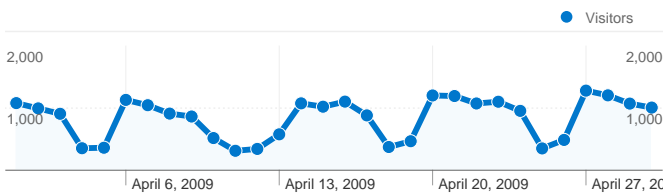

Visitors Overview

Visitors
17,375

Content Overview

Pages	Pageviews	% Pageviews
/	39,908	89.59%
/na/home.nsf/HomePage?Open	2,692	6.04%
/na/Home.nsf/HomePage?Ope	1,351	3.03%
/na/Home.nsf/HomePage?Rea	298	0.67%
/na/home.nsf/HomePage?Read	277	0.62%