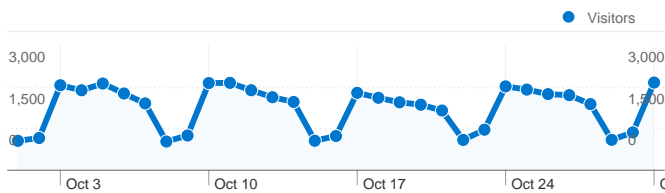

Site Usage

60,268 Visits

51.93% Bounce Rate

179,476 Pageviews

00:02:34 Avg. Time on Site

2.98 Pages/Visit

39.64% % New Visits

Traffic Sources Overview

Visitors Overview

Visitors
34,035

Map Overlay

All traffic sources sent a total of 60,268 visits

-  10.69% Direct Traffic
-  13.11% Referring Sites
-  76.19% Search Engines

- **Search Engines**
45,916.00 (76.19%)
- **Referring Sites**
7,903.00 (13.11%)
- **Direct Traffic**
6,442.00 (10.69%)
- **Other**
7 (0.01%)

Browser	Visits	% visits
Internet Explorer	39,596	65.70%
Firefox	6,595	10.94%
Chrome	6,552	10.87%
Safari	5,549	9.21%
Android Browser	1,104	1.83%

Pages on this site were viewed a total of 179,476 times

179,476 Pageviews

60,268 visits came from 107 countries/territories

Site Usage

Country/Territory	Visits	Pages/Visit	Avg. Time on Site	% New Visits	Bounce Rate
United Kingdom	58,212	3.01	00:02:37	38.45%	51.41%
United States	440	2.03	00:01:12	82.27%	70.91%
(not set)	166	2.40	00:01:24	56.63%	63.25%
Germany	143	2.90	00:01:16	52.45%	62.94%
France	139	2.07	00:01:05	42.45%	69.78%
Australia	124	2.31	00:01:38	78.23%	61.29%
Canada	122	2.13	00:01:04	90.98%	68.85%
Ireland	88	1.94	00:00:53	71.59%	72.73%
India	79	1.77	00:00:46	83.54%	72.15%