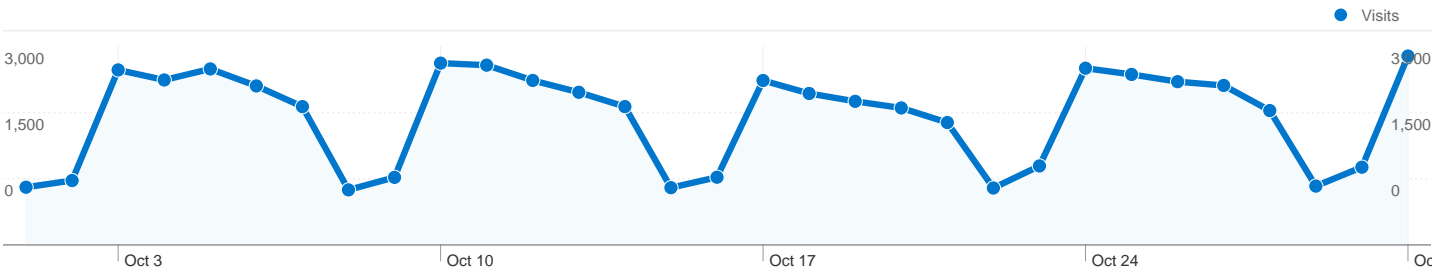

Site Usage

60,268 Visits

51.93% Bounce Rate

179,476 Pageviews

00:02:34 Avg. Time on Site

2.98 Pages/Visit

39.64% % New Visits

Traffic Sources Overview

Visitors Overview

Visitors
34,035

Map Overlay

All traffic sources sent a total of 60,268 visits

-  10.69% Direct Traffic
-  13.11% Referring Sites
-  76.19% Search Engines

- **Search Engines**
45,916.00 (76.19%)
- **Referring Sites**
7,903.00 (13.11%)
- **Direct Traffic**
6,442.00 (10.69%)
- **Other**
7 (0.01%)

60,268 Visits

34,035 Absolute Unique Visitors

179,476 Pageviews

2.98 Average Pageviews

00:02:34 Time on Site

51.93% Bounce Rate

39.64% New Visits

Technical Profile

60,268 visits came from 107 countries/territories

Site Usage

Country/Territory	Visits	Pages/Visit	Avg. Time on Site	% New Visits	Bounce Rate
United Kingdom	58,212	3.01	00:02:37	38.45%	51.41%
United States	440	2.03	00:01:12	82.27%	70.91%
(not set)	166	2.40	00:01:24	56.63%	63.25%
Germany	143	2.90	00:01:16	52.45%	62.94%
France	139	2.07	00:01:05	42.45%	69.78%
Australia	124	2.31	00:01:38	78.23%	61.29%
Canada	122	2.13	00:01:04	90.98%	68.85%
Ireland	88	1.94	00:00:53	71.59%	72.73%
India	79	1.77	00:00:46	83.54%	72.15%