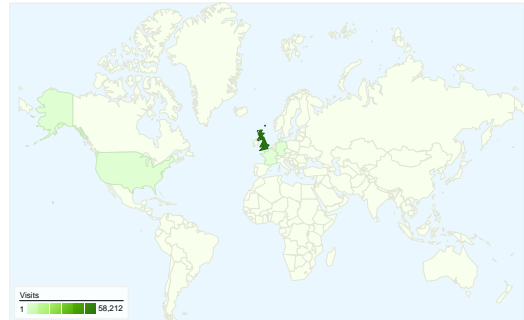

Site Usage

60,268 Visits

51.93% Bounce Rate

179,476 Pageviews

00:02:34 Avg. Time on Site

2.98 Pages/Visit

39.64% % New Visits

Traffic Sources Overview

- **Search Engines**
45,916.00 (76.19%)
- **Referring Sites**
7,903.00 (13.11%)
- **Direct Traffic**
6,442.00 (10.69%)
- **Other**
7 (0.01%)

Content Overview

Pages	Pageviews	% Pageviews
/Home.aspx	34,647	19.30%
/CouncilAndGovernment/Equali	7,099	3.96%
/BusinessAndTrade/PlanningAn	3,649	2.03%
/UsefulLinks/ContactUsLanding	3,279	1.83%
/CouncilBuildings/EducationaIS	2,764	1.54%

Visitors Overview

Visitors
34,035

Map Overlay

All traffic sources sent a total of 60,268 visits

-  10.69% Direct Traffic
-  13.11% Referring Sites
-  76.19% Search Engines

- **Search Engines**
45,916.00 (76.19%)
- **Referring Sites**
7,903.00 (13.11%)
- **Direct Traffic**
6,442.00 (10.69%)
- **Other**
7 (0.01%)

60,268 visits came from 107 countries/territories

Site Usage

Country/Territory	Visits	Pages/Visit	Avg. Time on Site	% New Visits	Bounce Rate
United Kingdom	58,212	3.01	00:02:37	38.45%	51.41%
United States	440	2.03	00:01:12	82.27%	70.91%
(not set)	166	2.40	00:01:24	56.63%	63.25%
Germany	143	2.90	00:01:16	52.45%	62.94%
France	139	2.07	00:01:05	42.45%	69.78%
Australia	124	2.31	00:01:38	78.23%	61.29%
Canada	122	2.13	00:01:04	90.98%	68.85%
Ireland	88	1.94	00:00:53	71.59%	72.73%
India	79	1.77	00:00:46	83.54%	72.15%