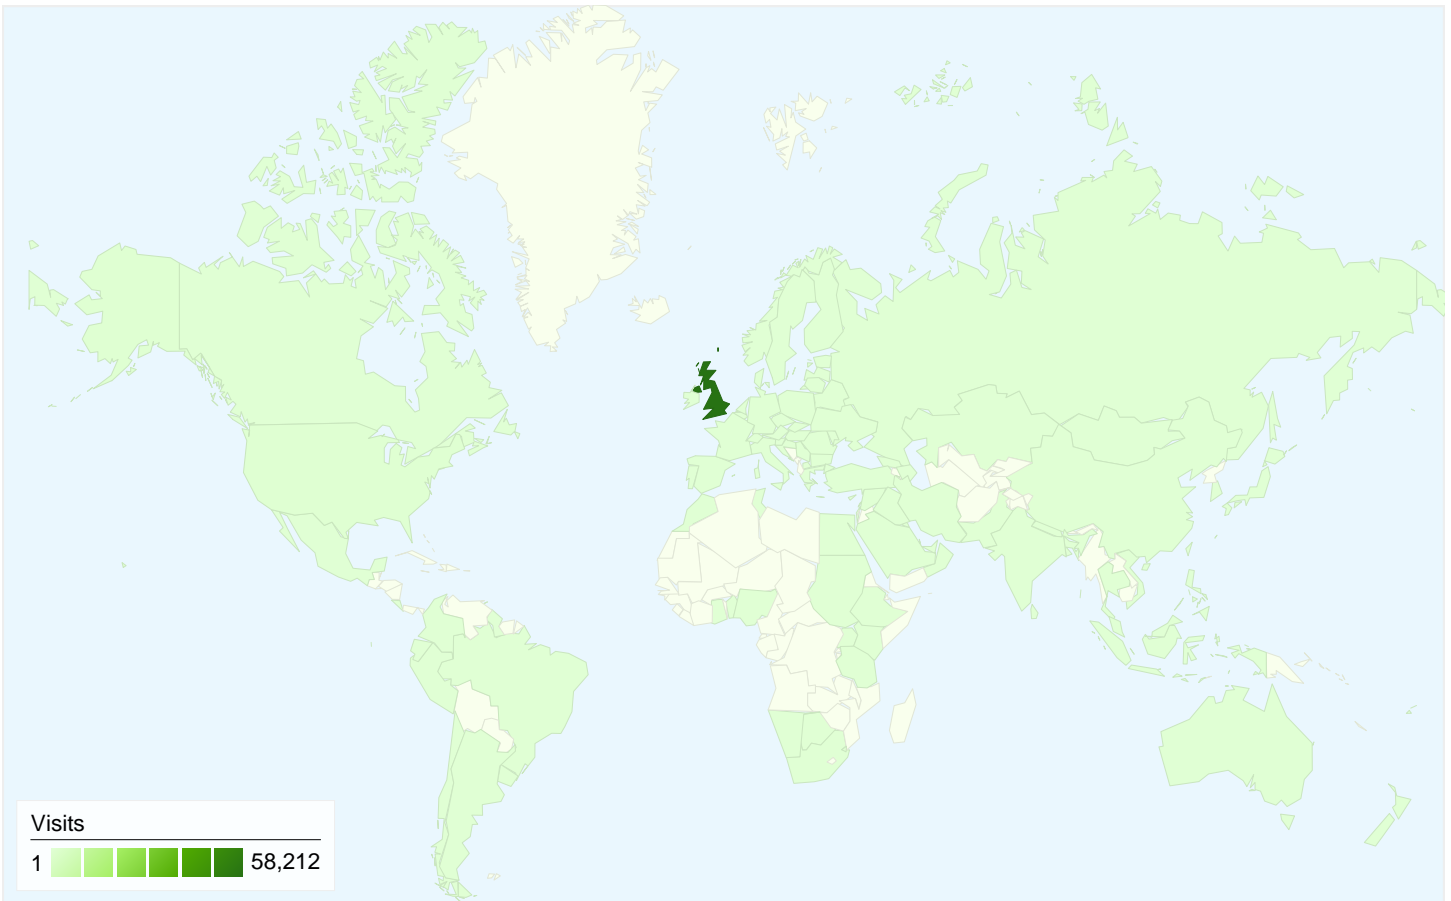

Visitors Overview

Visitors
34,035

Map Overlay

All traffic sources sent a total of 60,268 visits

-  10.69% Direct Traffic
-  13.11% Referring Sites
-  76.19% Search Engines

- **Search Engines**
45,916.00 (76.19%)
- **Referring Sites**
7,903.00 (13.11%)
- **Direct Traffic**
6,442.00 (10.69%)
- **Other**
7 (0.01%)

Browser	Visits	% visits
Internet Explorer	39,596	65.70%
Firefox	6,595	10.94%
Chrome	6,552	10.87%
Safari	5,549	9.21%
Android Browser	1,104	1.83%

Pages on this site were viewed a total of 179,476 times

179,476 Pageviews

60,268 visits came from 107 countries/territories

Site Usage

Country/Territory	Visits	Pages/Visit	Avg. Time on Site	% New Visits	Bounce Rate
United Kingdom	58,212	3.01	00:02:37	38.45%	51.41%
United States	440	2.03	00:01:12	82.27%	70.91%
(not set)	166	2.40	00:01:24	56.63%	63.25%
Germany	143	2.90	00:01:16	52.45%	62.94%
France	139	2.07	00:01:05	42.45%	69.78%
Australia	124	2.31	00:01:38	78.23%	61.29%
Canada	122	2.13	00:01:04	90.98%	68.85%
Ireland	88	1.94	00:00:53	71.59%	72.73%
India	79	1.77	00:00:46	83.54%	72.15%