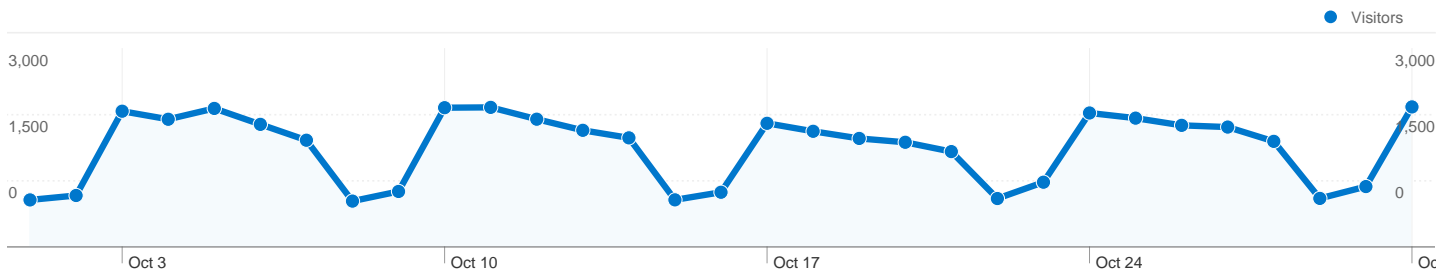

34,035 people visited this site

60,268 Visits

34,035 Absolute Unique Visitors

179,476 Pageviews

2.98 Average Pageviews

00:02:34 Time on Site

51.93% Bounce Rate

39.64% New Visits

Technical Profile

Browser	Visits	% visits
Internet Explorer	39,596	65.70%
Firefox	6,595	10.94%
Chrome	6,552	10.87%
Safari	5,549	9.21%
Android Browser	1,104	1.83%