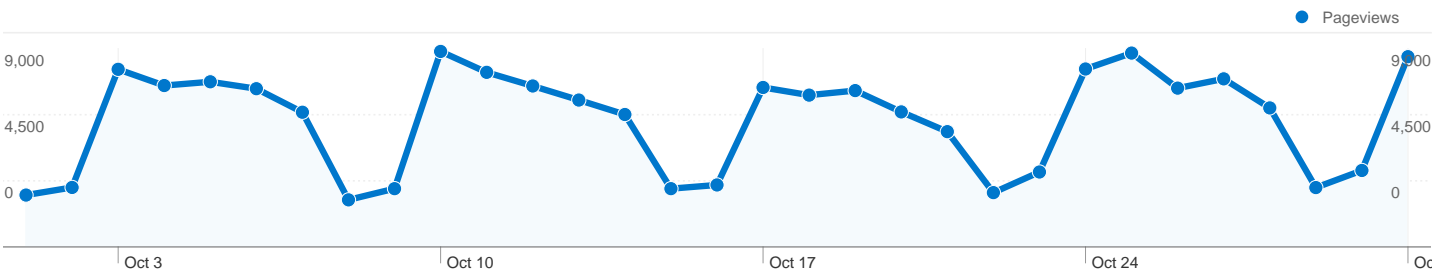

Visitors Overview

Visitors
34,035

Map Overlay

All traffic sources sent a total of 60,268 visits

-  10.69% Direct Traffic
-  13.11% Referring Sites
-  76.19% Search Engines

- **Search Engines**
45,916.00 (76.19%)
- **Referring Sites**
7,903.00 (13.11%)
- **Direct Traffic**
6,442.00 (10.69%)
- **Other**
7 (0.01%)

60,268 Visits

34,035 Absolute Unique Visitors

179,476 Pageviews

2.98 Average Pageviews

00:02:34 Time on Site

51.93% Bounce Rate

39.64% New Visits

Technical Profile

Browser	Visits	% visits
Internet Explorer	39,596	65.70%
Firefox	6,595	10.94%
Chrome	6,552	10.87%
Safari	5,549	9.21%
Android Browser	1,104	1.83%

Pages on this site were viewed a total of 179,476 times

179,476 Pageviews

60,268 visits came from 107 countries/territories

Site Usage

Country/Territory	Visits	Pages/Visit	Avg. Time on Site	% New Visits	Bounce Rate
United Kingdom	58,212	3.01	00:02:37	38.45%	51.41%
United States	440	2.03	00:01:12	82.27%	70.91%
(not set)	166	2.40	00:01:24	56.63%	63.25%
Germany	143	2.90	00:01:16	52.45%	62.94%
France	139	2.07	00:01:05	42.45%	69.78%
Australia	124	2.31	00:01:38	78.23%	61.29%
Canada	122	2.13	00:01:04	90.98%	68.85%
Ireland	88	1.94	00:00:53	71.59%	72.73%
India	79	1.77	00:00:46	83.54%	72.15%