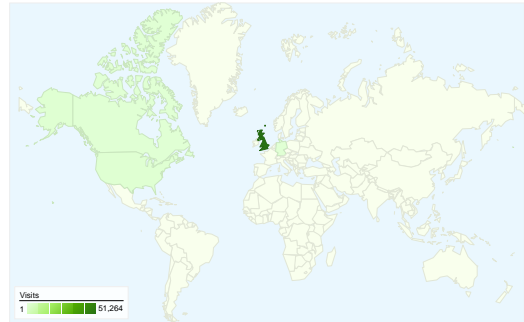

Site Usage

52,857 Visits

51.71% Bounce Rate

158,972 Pageviews

00:02:44 Avg. Time on Site

3.01 Pages/Visit

38.82% % New Visits

Traffic Sources Overview

- **Search Engines**
39,865.00 (75.42%)
- **Referring Sites**
7,294.00 (13.80%)
- **Direct Traffic**
5,698.00 (10.78%)

Content Overview

Pages	Pageviews	% Pageviews
/Home.aspx	32,906	20.70%
/CouncilAndGovernment/Equali	3,696	2.32%
/BusinessAndTrade/PlanningAn	3,094	1.95%
/UsefulLinks/ContactUsLanding	2,517	1.58%
/CouncilBuildings/EducationaIS	2,457	1.55%

Visitors Overview

Visitors
29,648

Map Overlay

All traffic sources sent a total of 52,857 visits

-  10.78% Direct Traffic
-  13.80% Referring Sites
-  75.42% Search Engines

- **Search Engines**
39,865.00 (75.42%)
- **Referring Sites**
7,294.00 (13.80%)
- **Direct Traffic**
5,698.00 (10.78%)

52,857 visits came from 95 countries/territories

Site Usage

Country/Territory	Visits	Pages/Visit	Avg. Time on Site	% New Visits	Bounce Rate
United Kingdom	51,264	3.03	00:02:47	37.69%	51.36%
United States	364	1.97	00:01:30	77.20%	69.23%
Germany	124	2.40	00:01:06	51.61%	55.65%
(not set)	122	2.07	00:01:07	59.84%	65.57%
Canada	111	2.39	00:01:30	90.09%	57.66%
Australia	107	1.99	00:01:26	78.50%	63.55%
Ireland	96	2.24	00:01:11	71.88%	63.54%
Netherlands	77	2.56	00:01:11	75.32%	36.36%
India	70	2.13	00:01:26	90.00%	65.71%