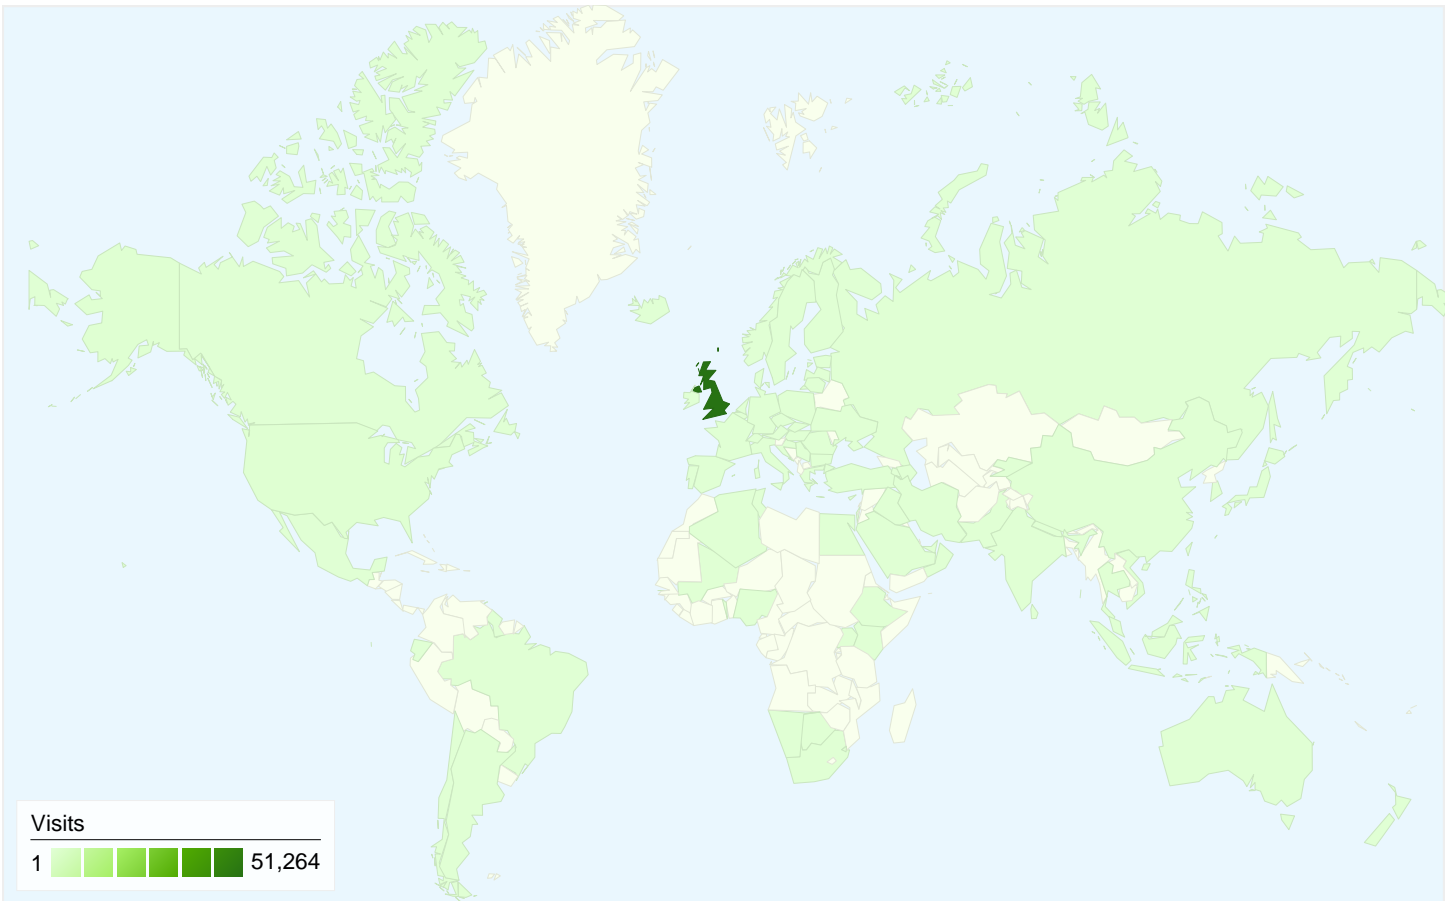

Visitors Overview

Visitors
29,648

Map Overlay

All traffic sources sent a total of 52,857 visits

-  10.78% Direct Traffic
-  13.80% Referring Sites
-  75.42% Search Engines

- **Search Engines**
39,865.00 (75.42%)
- **Referring Sites**
7,294.00 (13.80%)
- **Direct Traffic**
5,698.00 (10.78%)

Browser	Visits	% visits
Internet Explorer	34,286	64.87%
Chrome	5,899	11.16%
Firefox	5,650	10.69%
Safari	5,061	9.57%
Android Browser	1,031	1.95%

Pages on this site were viewed a total of 158,972 times

158,972 Pageviews

52,857 visits came from 95 countries/territories

Site Usage

Country/Territory	Visits	Pages/Visit	Avg. Time on Site	% New Visits	Bounce Rate
United Kingdom	51,264	3.03	00:02:47	37.69%	51.36%
United States	364	1.97	00:01:30	77.20%	69.23%
Germany	124	2.40	00:01:06	51.61%	55.65%
(not set)	122	2.07	00:01:07	59.84%	65.57%
Canada	111	2.39	00:01:30	90.09%	57.66%
Australia	107	1.99	00:01:26	78.50%	63.55%
Ireland	96	2.24	00:01:11	71.88%	63.54%
Netherlands	77	2.56	00:01:11	75.32%	36.36%
India	70	2.13	00:01:26	90.00%	65.71%