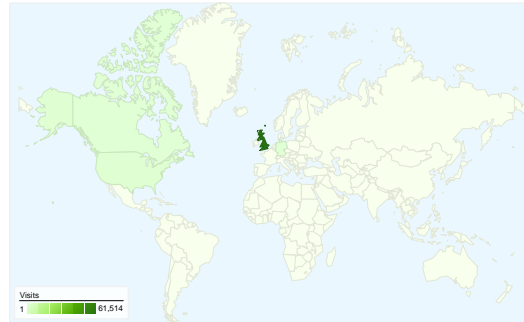

Site Usage

63,590 Visits

49.56% Bounce Rate

210,242 Pageviews

00:02:45 Avg. Time on Site

3.31 Pages/Visit

41.31% % New Visits

Traffic Sources Overview

- **Search Engines**
46,023.00 (72.37%)
- **Referring Sites**
10,411.00 (16.37%)
- **Direct Traffic**
7,156.00 (11.25%)

Content Overview

Pages	Pageviews	% Pageviews
/Home.aspx	39,951	19.00%
/CouncilAndGovernment/Equali	7,188	3.42%
/ChiefExec/CivicPrideForms.nsf	6,473	3.08%
/CouncilAndGovernment/Provo	5,163	2.46%
/EducationAndLearning/School	4,057	1.93%

Visitors Overview

Visitors
37,602

Map Overlay

All traffic sources sent a total of 63,590 visits

11.25% Direct Traffic

16.37% Referring Sites

72.37% Search Engines

- Search Engines
46,023.00 (72.37%)
- Referring Sites
10,411.00 (16.37%)
- Direct Traffic
7,156.00 (11.25%)

63,590 visits came from 97 countries/territories

Site Usage

Country/Territory	Visits	Pages/Visit	Avg. Time on Site	% New Visits	Bounce Rate
United Kingdom	61,514	3.34	00:02:47	40.25%	49.09%
United States	434	1.91	00:01:09	84.56%	73.04%
(not set)	171	2.24	00:01:55	59.65%	58.48%
Germany	164	4.74	00:03:36	50.00%	51.83%
Canada	151	2.13	00:00:49	88.74%	68.21%
Denmark	123	2.45	00:02:47	28.46%	41.46%
Australia	108	1.81	00:01:09	89.81%	67.59%
India	91	2.80	00:02:56	80.22%	62.64%
Ireland	79	1.71	00:01:06	73.42%	72.15%