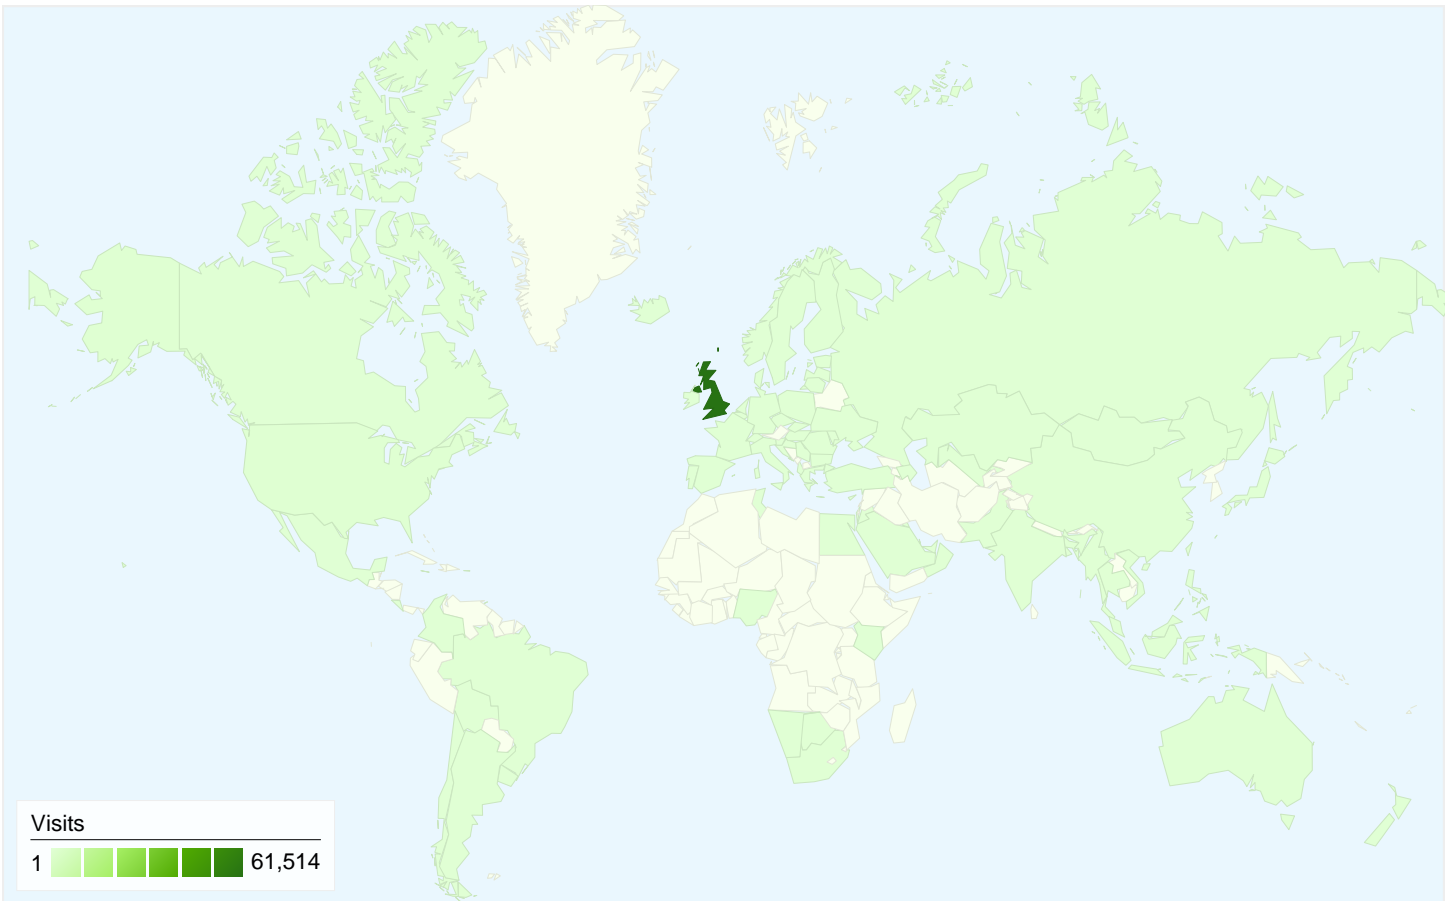

Visitors Overview

Visitors
37,602

Map Overlay

All traffic sources sent a total of 63,590 visits

11.25% Direct Traffic

16.37% Referring Sites

72.37% Search Engines

- Search Engines
46,023.00 (72.37%)
- Referring Sites
10,411.00 (16.37%)
- Direct Traffic
7,156.00 (11.25%)

37,602 people visited this site

63,590 Visits

37,602 Absolute Unique Visitors

210,242 Pageviews

3.31 Average Pageviews

00:02:45 Time on Site

49.56% Bounce Rate

41.31% New Visits

63,590 visits came from 97 countries/territories

Site Usage

Country/Territory	Visits	Pages/Visit	Avg. Time on Site	% New Visits	Bounce Rate
United Kingdom	61,514	3.34	00:02:47	40.25%	49.09%
United States	434	1.91	00:01:09	84.56%	73.04%
(not set)	171	2.24	00:01:55	59.65%	58.48%
Germany	164	4.74	00:03:36	50.00%	51.83%
Canada	151	2.13	00:00:49	88.74%	68.21%
Denmark	123	2.45	00:02:47	28.46%	41.46%
Australia	108	1.81	00:01:09	89.81%	67.59%
India	91	2.80	00:02:56	80.22%	62.64%
Ireland	79	1.71	00:01:06	73.42%	72.15%

France	69	2.17	00:01:26	75.36%	57.97%
					1 - 10 of 97