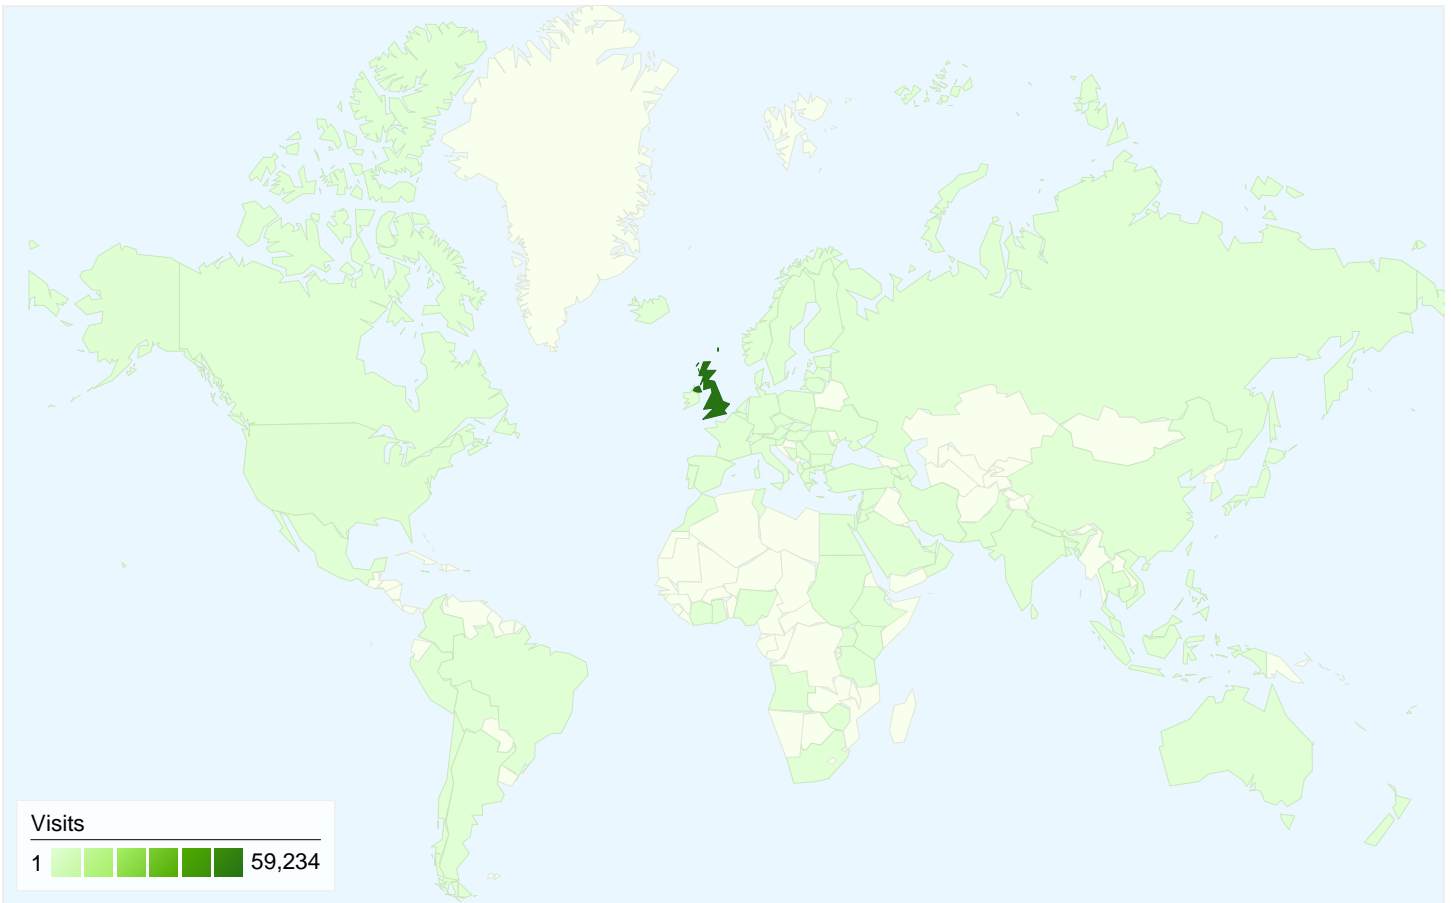

Visitors Overview

Visitors
35,414

Map Overlay

All traffic sources sent a total of 61,157 visits

-  11.41% Direct Traffic
-  16.25% Referring Sites
-  72.34% Search Engines

- Search Engines
44,241.00 (72.34%)
- Referring Sites
9,937.00 (16.25%)
- Direct Traffic
6,979.00 (11.41%)

35,414 people visited this site

61,157 Visits

35,414 Absolute Unique Visitors

211,254 Pageviews

3.45 Average Pageviews

00:02:53 Time on Site

48.38% Bounce Rate

39.60% New Visits

Pages on this site were viewed a total of 211,254 times

 **211,254** Pageviews

 **143,511** Unique Views

 **48.38%** Bounce Rate

Top Content

Pages	Pageviews	% Pageviews
/Home.aspx	39,417	18.66%
/CouncilAndGovernment/EqualityDiversityAndCitizenship/Council	9,386	4.44%
/ChiefExec/CivicPrideForms.nsf/wVoteForm?OpenForm=	5,962	2.82%
/EducationAndLearning/Schools/TermHolidayAndClosureDates.a	4,283	2.03%
/EducationAndLearning/AOEC/AboutUs/Webcam.aspx	3,846	1.82%

61,157 visits came from 104 countries/territories

Site Usage

Country/Territory	Visits	Pages/Visit	Avg. Time on Site	% New Visits	Bounce Rate
United Kingdom	59,234	3.49	00:02:56	38.50%	47.85%
United States	413	2.22	00:01:05	84.99%	74.09%
(not set)	202	3.06	00:02:11	59.41%	57.43%
Germany	134	2.42	00:01:27	58.96%	53.73%
India	114	2.06	00:01:15	77.19%	69.30%
Australia	105	1.85	00:01:56	84.76%	68.57%
Canada	103	2.44	00:01:13	89.32%	60.19%
Ireland	76	1.68	00:01:34	67.11%	71.05%
Netherlands	75	2.16	00:00:41	45.33%	44.00%