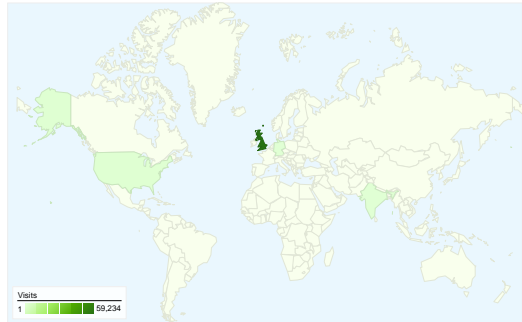

Site Usage

61,157 Visits

48.38% Bounce Rate

211,254 Pageviews

00:02:53 Avg. Time on Site

3.45 Pages/Visit

39.60% % New Visits

Traffic Sources Overview

Visitors Overview

Visitors
35,414

Map Overlay

All traffic sources sent a total of 61,157 visits

-  11.41% Direct Traffic
-  16.25% Referring Sites
-  72.34% Search Engines

- Search Engines
44,241.00 (72.34%)
- Referring Sites
9,937.00 (16.25%)
- Direct Traffic
6,979.00 (11.41%)

35,414 people visited this site

61,157 Visits

35,414 Absolute Unique Visitors

211,254 Pageviews

3.45 Average Pageviews

00:02:53 Time on Site

48.38% Bounce Rate

39.60% New Visits

61,157 visits came from 104 countries/territories

Site Usage

Country/Territory	Visits	Pages/Visit	Avg. Time on Site	% New Visits	Bounce Rate
United Kingdom	59,234	3.49	00:02:56	38.50%	47.85%
United States	413	2.22	00:01:05	84.99%	74.09%
(not set)	202	3.06	00:02:11	59.41%	57.43%
Germany	134	2.42	00:01:27	58.96%	53.73%
India	114	2.06	00:01:15	77.19%	69.30%
Australia	105	1.85	00:01:56	84.76%	68.57%
Canada	103	2.44	00:01:13	89.32%	60.19%
Ireland	76	1.68	00:01:34	67.11%	71.05%
Netherlands	75	2.16	00:00:41	45.33%	44.00%