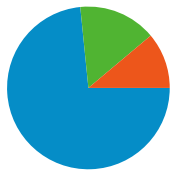

Site Usage

70,403 Visits

46.39% Bounce Rate

199,068 Pageviews

00:02:29 Avg. Time on Site

2.83 Pages/Visit

38.29% % New Visits

Traffic Sources Overview

- **Search Engines**
51,681.00 (73.41%)
- **Referring Sites**
10,901.00 (15.48%)
- **Direct Traffic**
7,821.00 (11.11%)

Content Overview

Pages	Pageviews	% Pageviews
/Home.aspx	54,076	27.16%
/NewsArticles/DEc11WeatherW	9,463	4.75%
/NewsArticles/SevereWeather.a	6,313	3.17%
/EducationAndLearning/Educati	4,659	2.34%
/CouncilBuildings/EducationalS	4,384	2.20%

Visitors Overview

Visitors
38,674

Map Overlay

All traffic sources sent a total of 70,403 visits

-  11.11% Direct Traffic
-  15.48% Referring Sites
-  73.41% Search Engines

- **Search Engines**
51,681.00 (73.41%)
- **Referring Sites**
10,901.00 (15.48%)
- **Direct Traffic**
7,821.00 (11.11%)

70,403 visits came from 100 countries/territories

Site Usage

Country/Territory	Visits	Pages/Visit	Avg. Time on Site	% New Visits	Bounce Rate
Visits 70,403 % of Site Total: 100.00%	Pages/Visit 2.83 Site Avg: 2.83 (0.00%)	Avg. Time on Site 00:02:29 Site Avg: 00:02:29 (0.00%)	% New Visits 38.32% Site Avg: 38.29% (0.09%)	Bounce Rate 46.39% Site Avg: 46.39% (0.00%)	
United Kingdom	68,333	2.85	00:02:31	37.25%	45.80%
United States	496	2.21	00:01:05	80.04%	70.36%
(not set)	249	2.05	00:01:15	55.02%	56.22%
Germany	161	3.14	00:01:54	57.76%	45.96%
Australia	160	2.04	00:01:35	81.25%	71.25%
Canada	112	1.96	00:01:01	83.04%	64.29%
Ireland	94	1.89	00:01:23	60.64%	62.77%
India	80	2.22	00:04:10	76.25%	73.75%
Netherlands	79	2.73	00:01:28	74.68%	46.84%