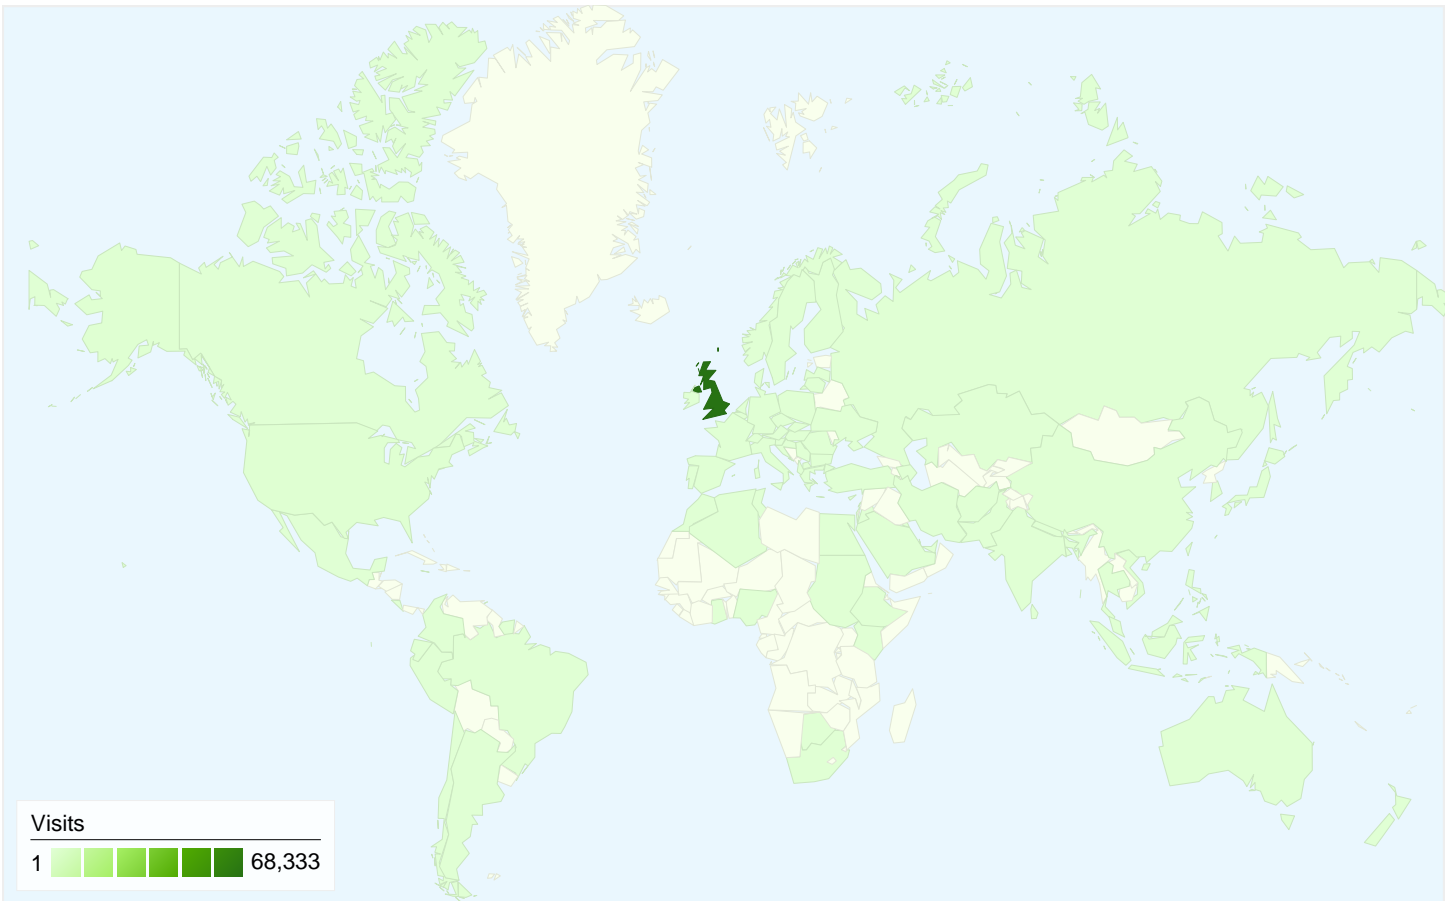

Visitors Overview

Visitors
38,674

Map Overlay

All traffic sources sent a total of 70,403 visits

-  11.11% Direct Traffic
-  15.48% Referring Sites
-  73.41% Search Engines

- **Search Engines**
51,681.00 (73.41%)
- **Referring Sites**
10,901.00 (15.48%)
- **Direct Traffic**
7,821.00 (11.11%)

38,674 people visited this site

70,403 Visits

38,674 Absolute Unique Visitors

199,068 Pageviews

2.83 Average Pageviews

00:02:29 Time on Site

46.39% Bounce Rate

38.29% New Visits

Technical Profile

Browser	Visits	% visits
Internet Explorer	37,654	53.48%
Safari	10,743	15.26%
Chrome	9,081	12.90%
Firefox	7,473	10.61%
Android Browser	2,954	4.20%

Pages on this site were viewed a total of 199,068 times

70,403 visits came from 100 countries/territories

Site Usage

Country/Territory	Visits	Pages/Visit	Avg. Time on Site	% New Visits	Bounce Rate
Visits 70,403 % of Site Total: 100.00%	Pages/Visit 2.83 Site Avg: 2.83 (0.00%)	Avg. Time on Site 00:02:29 Site Avg: 00:02:29 (0.00%)	% New Visits 38.32% Site Avg: 38.29% (0.09%)	Bounce Rate 46.39% Site Avg: 46.39% (0.00%)	
United Kingdom	68,333	2.85	00:02:31	37.25%	45.80%
United States	496	2.21	00:01:05	80.04%	70.36%
(not set)	249	2.05	00:01:15	55.02%	56.22%
Germany	161	3.14	00:01:54	57.76%	45.96%
Australia	160	2.04	00:01:35	81.25%	71.25%
Canada	112	1.96	00:01:01	83.04%	64.29%
Ireland	94	1.89	00:01:23	60.64%	62.77%
India	80	2.22	00:04:10	76.25%	73.75%
Netherlands	79	2.73	00:01:28	74.68%	46.84%