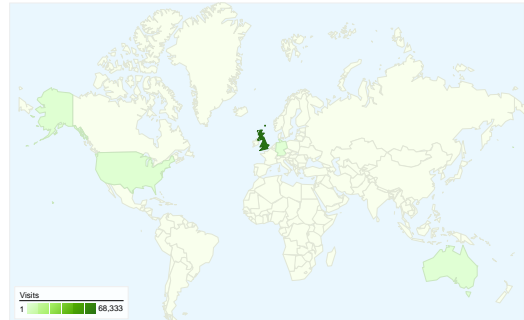

- **Search Engines**
51,681.00 (73.41%)
- **Referring Sites**
10,901.00 (15.48%)
- **Direct Traffic**
7,821.00 (11.11%)

Content Overview

Pages	Pageviews	% Pageviews
/Home.aspx	54,076	27.16%
/NewsArticles/DEc11WeatherW	9,463	4.75%
/NewsArticles/SevereWeather.a	6,313	3.17%
/EducationAndLearning/Educati	4,659	2.34%
/CouncilBuildings/EducationalS	4,384	2.20%

Visitors Overview

Visitors
38,674

Map Overlay

All traffic sources sent a total of 70,403 visits

-  11.11% Direct Traffic
-  15.48% Referring Sites
-  73.41% Search Engines

- **Search Engines**
51,681.00 (73.41%)
- **Referring Sites**
10,901.00 (15.48%)
- **Direct Traffic**
7,821.00 (11.11%)

38,674 people visited this site

70,403 Visits

38,674 Absolute Unique Visitors

199,068 Pageviews

2.83 Average Pageviews

00:02:29 Time on Site

46.39% Bounce Rate

38.29% New Visits

70,403 visits came from 100 countries/territories

Site Usage

Country/Territory	Visits	Pages/Visit	Avg. Time on Site	% New Visits	Bounce Rate
Visits 70,403 % of Site Total: 100.00%	Pages/Visit 2.83 Site Avg: 2.83 (0.00%)	Avg. Time on Site 00:02:29 Site Avg: 00:02:29 (0.00%)	% New Visits 38.32% Site Avg: 38.29% (0.09%)	Bounce Rate 46.39% Site Avg: 46.39% (0.00%)	
United Kingdom	68,333	2.85	00:02:31	37.25%	45.80%
United States	496	2.21	00:01:05	80.04%	70.36%
(not set)	249	2.05	00:01:15	55.02%	56.22%
Germany	161	3.14	00:01:54	57.76%	45.96%
Australia	160	2.04	00:01:35	81.25%	71.25%
Canada	112	1.96	00:01:01	83.04%	64.29%
Ireland	94	1.89	00:01:23	60.64%	62.77%
India	80	2.22	00:04:10	76.25%	73.75%
Netherlands	79	2.73	00:01:28	74.68%	46.84%