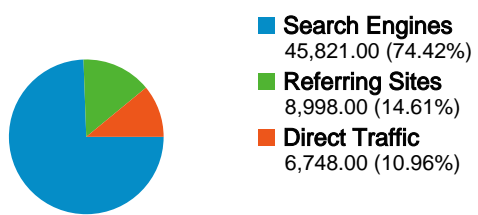

### Site Usage

**61,567 Visits**  
Previous: 50,687 (21.47%)

**51.31% Bounce Rate**  
Previous: 49.08% (4.53%)

**186,577 Pageviews**  
Previous: 162,121 (15.09%)

**00:02:29 Avg. Time on Site**  
Previous: 00:02:43 (-8.97%)

### Traffic Sources Overview

### All traffic sources sent a total of 61,567 visits

**10.96% Direct Traffic**

Previous: 11.83% (-7.35%)

**14.61% Referring Sites**

Previous: 15.45% (-5.38%)

**74.42% Search Engines**

Previous: 72.72% (2.34%)

% Change

10.65%

-3.85%

---

**61,567 visits came from 115 countries/territories**

Site Usage

Visits	Pages/Visit	Avg. Time on Site	% New Visits	Bounce Rate	
<b>61,567</b> Previous: 50,687 (21.47%)	<b>3.03</b> Previous: 3.20 (-5.25%)	<b>00:02:29</b> Previous: 00:02:43 (-8.97%)	<b>38.69%</b> Previous: 42.17% (-8.26%)	<b>51.31%</b> Previous: 49.08% (4.53%)	
Country/Territory	Visits	Pages/Visit	Avg. Time on Site	% New Visits	Bounce Rate
<b>United Kingdom</b>					
1 August 2011 - 31 August 2011	<b>59,548</b>	3.05	00:02:31	37.60%	50.84%
1 July 2011 - 31 July 2011	<b>48,648</b>	3.24	00:02:46	40.80%	48.45%
% Change	<b>22.41%</b>	<b>-5.59%</b>	<b>-9.05%</b>	<b>-7.85%</b>	<b>4.94%</b>
<b>United States</b>					
1 August 2011 - 31 August 2011	<b>501</b>	2.12	00:01:08	78.24%	70.06%
1 July 2011 - 31 July 2011	<b>529</b>	1.99	00:01:03	82.04%	70.13%
% Change	<b>-5.29%</b>	6.19%	7.80%	<b>-4.63%</b>	-0.10%
<b>(not set)</b>					
1 August 2011 - 31 August 2011	<b>280</b>	2.91	00:02:04	55.36%	48.93%
1 July 2011 - 31 July 2011	<b>266</b>	3.08	00:03:57	54.51%	52.26%
% Change	<b>5.26%</b>	<b>-5.35%</b>	<b>-47.91%</b>	1.55%	-6.37%
<b>Canada</b>					