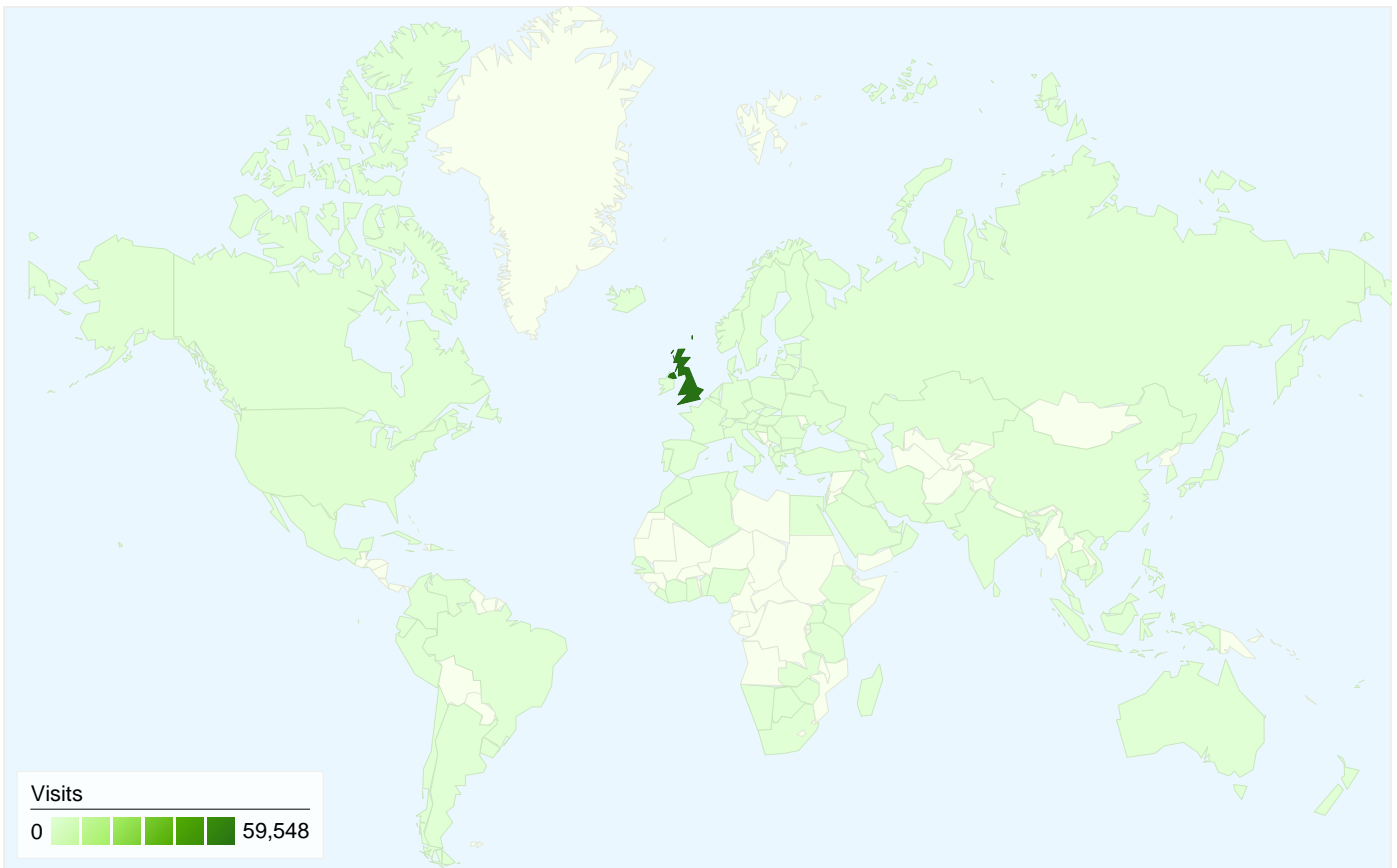

**Pages on this site were viewed a total of 186,577 times**

 **186,577 Pageviews**

Previous: 162,121 (15.09%)

 **135,472 Unique Views**

Previous: 116,378 (16.41%)

 **51.31% Bounce Rate**

Previous: 49.08% (4.53%)

% Change

10.65%

-3.85%

---

**61,567 visits came from 115 countries/territories**

Site Usage

Visits	Pages/Visit	Avg. Time on Site	% New Visits	Bounce Rate	
<b>61,567</b> Previous: 50,687 (21.47%)	<b>3.03</b> Previous: 3.20 (-5.25%)	<b>00:02:29</b> Previous: 00:02:43 (-8.97%)	<b>38.69%</b> Previous: 42.17% (-8.26%)	<b>51.31%</b> Previous: 49.08% (4.53%)	
Country/Territory	Visits	Pages/Visit	Avg. Time on Site	% New Visits	Bounce Rate
<b>United Kingdom</b>					
1 August 2011 - 31 August 2011	<b>59,548</b>	3.05	00:02:31	37.60%	50.84%
1 July 2011 - 31 July 2011	<b>48,648</b>	3.24	00:02:46	40.80%	48.45%
% Change	<b>22.41%</b>	<b>-5.59%</b>	<b>-9.05%</b>	<b>-7.85%</b>	<b>4.94%</b>
<b>United States</b>					
1 August 2011 - 31 August 2011	<b>501</b>	2.12	00:01:08	78.24%	70.06%
1 July 2011 - 31 July 2011	<b>529</b>	1.99	00:01:03	82.04%	70.13%
% Change	<b>-5.29%</b>	6.19%	7.80%	<b>-4.63%</b>	-0.10%
<b>(not set)</b>					
1 August 2011 - 31 August 2011	<b>280</b>	2.91	00:02:04	55.36%	48.93%
1 July 2011 - 31 July 2011	<b>266</b>	3.08	00:03:57	54.51%	52.26%
% Change	<b>5.26%</b>	<b>-5.35%</b>	<b>-47.91%</b>	1.55%	-6.37%
<b>Canada</b>					