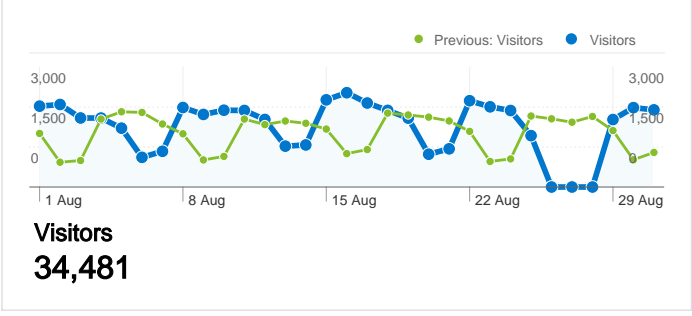

Visitors Overview