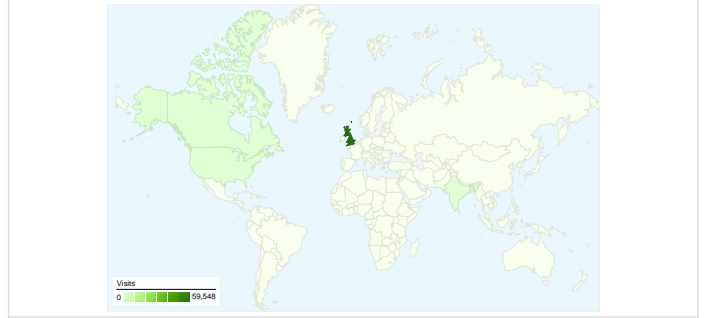

Map Overlay