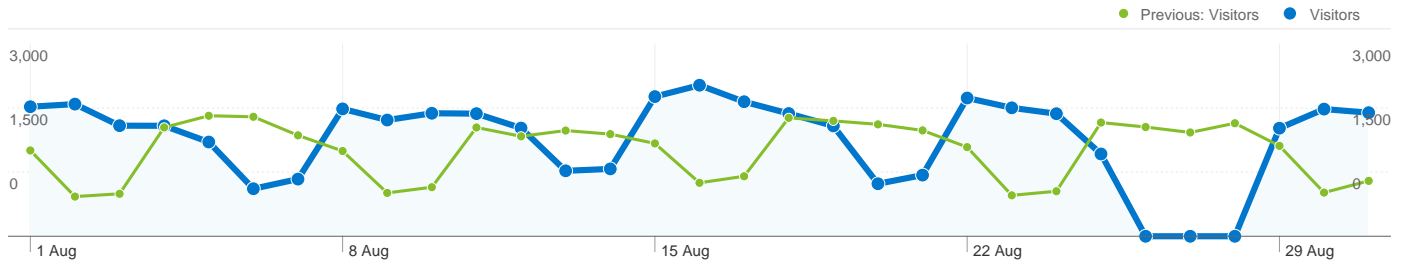

% Change

18.20%

-2.69%

% Change

-22.17%

-37.39%

### 34,481 people visited this site

**61,567** Visits

Previous: 50,687 (21.47%)

**34,481** Absolute Unique Visitors

Previous: 30,785 (12.01%)

**186,577** Pageviews

Previous: 162,121 (15.09%)

**3.03** Average Pageviews