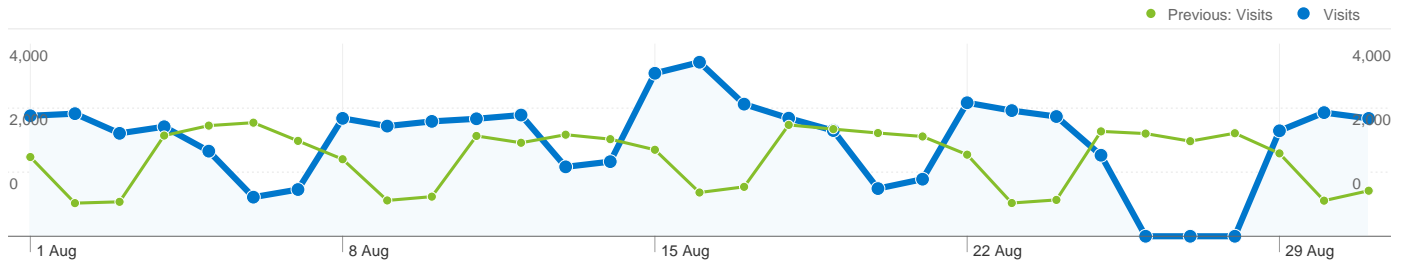

All traffic sources sent a total of 61,567 visits

10.96% Direct Traffic

Previous: 11.83% (-7.35%)

14.61% Referring Sites

Previous: 15.45% (-5.38%)

74.42% Search Engines

Previous: 72.72% (2.34%)

- **Search Engines**
  45,821.00 (74.42%)
- **Referring Sites**
  8,998.00 (14.61%)
- **Direct Traffic**
  6,748.00 (10.96%)

Top Traffic Sources

Sources	Visits	% visits	Keywords	Visits	% visits
google (organic)			north ayrshire council		
1 Aug 2011 - 31 Aug 2011	39,306	63.84%	1 Aug 2011 - 31 Aug 2011	10,225	22.32%
1 Jul 2011 - 31 Jul 2011	31,529	62.20%	1 Jul 2011 - 31 Jul 2011	8,468	22.97%
% Change	24.67%	2.64%	% Change	20.75%	-2.86%
(direct) ((none))			north ayrshire council vacancies		
1 Aug 2011 - 31 Aug 2011	6,748	10.96%	1 Aug 2011 - 31 Aug 2011	1,470	3.21%
1 Jul 2011 - 31 Jul 2011	5,996	11.83%	1 Jul 2011 - 31 Jul 2011	1,281	3.48%
% Change	12.54%	-7.35%	% Change	14.75%	-7.68%
bing (organic)			north ayrshire		
1 Aug 2011 - 31 Aug 2011	2,734	4.44%	1 Aug 2011 - 31 Aug 2011	990	2.16%
1 Jul 2011 - 31 Jul 2011	2,177	4.29%	1 Jul 2011 - 31 Jul 2011	881	2.39%
% Change	25.59%	3.39%	% Change	12.37%	-9.60%
navigate.north-ayrshire.gov.uk (referral)			north ayrshire school holidays		
1 Aug 2011 - 31 Aug 2011	2,619	4.25%	1 Aug 2011 - 31 Aug 2011	982	2.14%
1 Jul 2011 - 31 Jul 2011	2,842	5.61%	1 Jul 2011 - 31 Jul 2011	542	1.47%
% Change	-7.85%	-24.13%	% Change	81.18%	45.76%
yahoo (organic)			eglinton park		
1 Aug 2011 - 31 Aug 2011	1,507	2.45%	1 Aug 2011 - 31 Aug 2011	351	0.77%
1 Jul 2011 - 31 Jul 2011	1,275	2.52%	1 Jul 2011 - 31 Jul 2011	451	1.22%