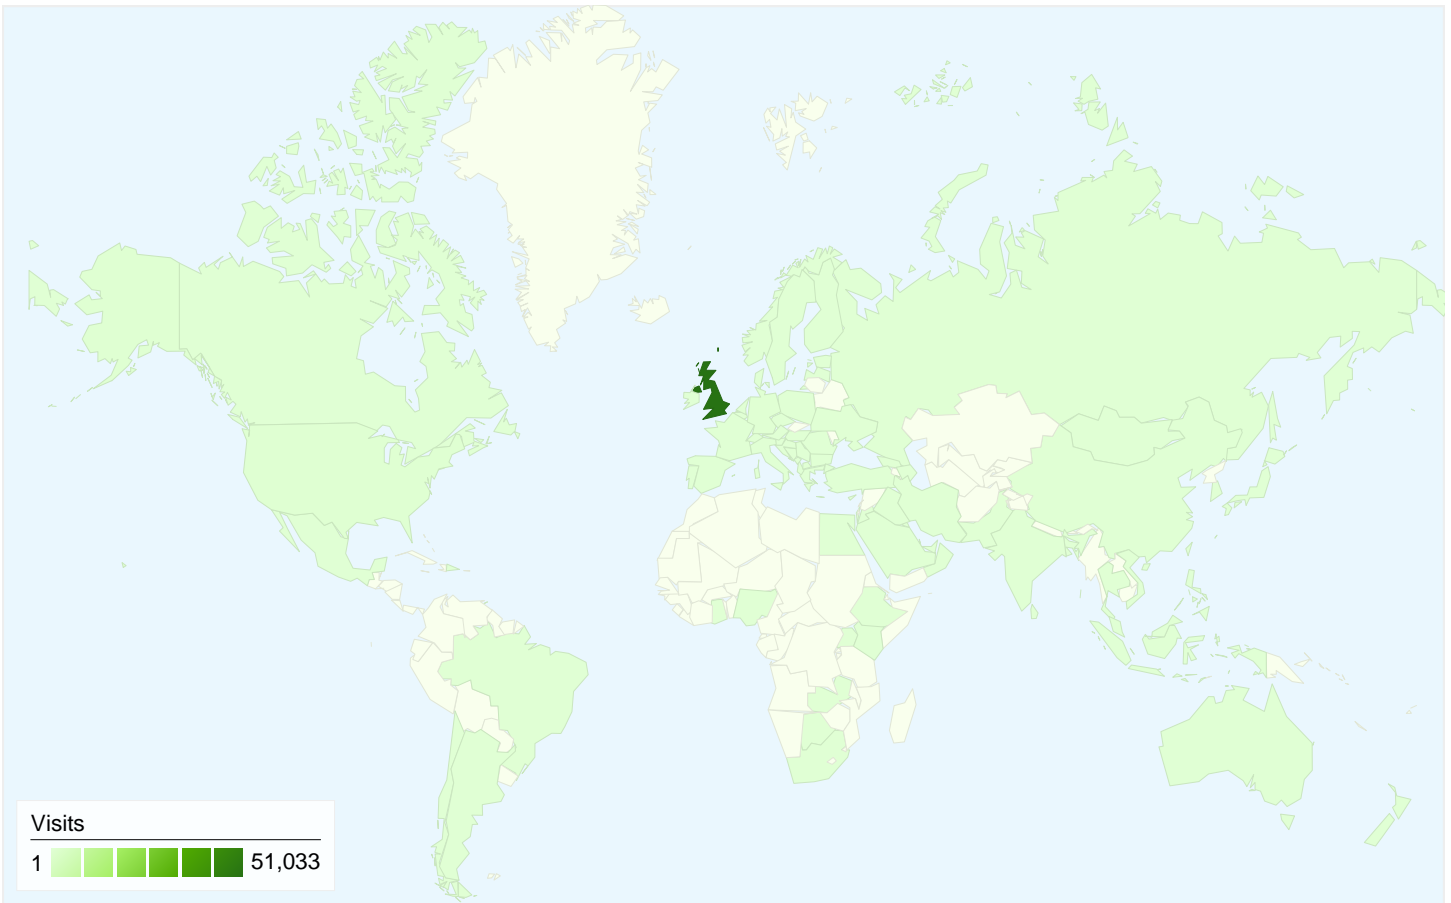

Visitors Overview

Visitors
30,910

Map Overlay

All traffic sources sent a total of 52,883 visits

10.97% Direct Traffic

17.71% Referring Sites

71.31% Search Engines

- **Search Engines**
37,712.00 (71.31%)
- **Referring Sites**
9,368.00 (17.71%)
- **Direct Traffic**
5,803.00 (10.97%)

30,910 people visited this site

52,883 Visits

30,910 Absolute Unique Visitors

168,263 Pageviews

3.18 Average Pageviews

00:02:39 Time on Site

48.19% Bounce Rate

39.57% New Visits

Pages on this site were viewed a total of 168,263 times

168,263 Pageviews

122,481 Unique Views

48.19% Bounce Rate

Top Content

Pages	Pageviews	% Pageviews
/Home.aspx	32,925	19.57%
/CouncilAndGovernment/EqualityDiversityAndCitizenship/Council	4,528	2.69%
/councilandgovernment/equalitydiversityandcitizenship/councilvac	3,775	2.24%
/EducationAndLearning/Schools/TermHolidayAndClosureDates.a	3,634	2.16%
/UsefulLinks/ContactUsLandingPage.aspx	2,800	1.66%

52,883 visits came from 92 countries/territories

Site Usage

Country/Territory	Visits	Pages/Visit	Avg. Time on Site	% New Visits	Bounce Rate
Visits 52,883 % of Site Total: 100.00%	Pages/Visit 3.18 Site Avg: 3.18 (0.00%)	Avg. Time on Site 00:02:39 Site Avg: 00:02:39 (0.00%)	% New Visits 39.59% Site Avg: 39.57% (0.06%)	Bounce Rate 48.19% Site Avg: 48.19% (0.00%)	
United Kingdom	51,033	3.22	00:02:42	38.32%	47.56%
United States	390	2.19	00:01:35	80.77%	69.23%
(not set)	248	2.24	00:01:49	59.68%	62.10%
Germany	154	3.13	00:02:18	47.40%	47.40%
Canada	134	1.99	00:01:11	82.84%	67.16%
Australia	107	1.92	00:01:52	85.05%	67.29%
Ireland	88	2.33	00:01:42	69.32%	67.05%
France	78	3.14	00:01:45	82.05%	61.54%
India	68	1.22	00:00:21	83.82%	80.88%