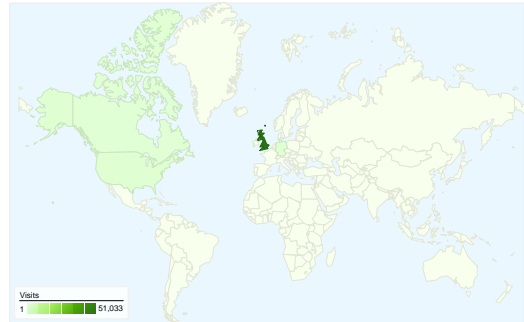

Site Usage

52,883 Visits

48.19% Bounce Rate

168,263 Pageviews

00:02:39 Avg. Time on Site

3.18 Pages/Visit

39.57% % New Visits

Traffic Sources Overview

- **Search Engines**
37,712.00 (71.31%)
- **Referring Sites**
9,368.00 (17.71%)
- **Direct Traffic**
5,803.00 (10.97%)

Content Overview

Pages	Pageviews	% Pageviews
/Home.aspx	32,925	19.57%
/CouncilAndGovernment/Equali	4,528	2.69%
/councilandgovernment/equality	3,775	2.24%
/EducationAndLearning/School	3,634	2.16%
/UsefulLinks/ContactUsLanding	2,800	1.66%

Visitors Overview

Visitors
30,910

Map Overlay

All traffic sources sent a total of 52,883 visits

10.97% Direct Traffic

17.71% Referring Sites

71.31% Search Engines

- **Search Engines**
37,712.00 (71.31%)
- **Referring Sites**
9,368.00 (17.71%)
- **Direct Traffic**
5,803.00 (10.97%)

52,883 visits came from 92 countries/territories

Site Usage

Country/Territory	Visits	Pages/Visit	Avg. Time on Site	% New Visits	Bounce Rate
Visits 52,883 % of Site Total: 100.00%	Pages/Visit 3.18 Site Avg: 3.18 (0.00%)	Avg. Time on Site 00:02:39 Site Avg: 00:02:39 (0.00%)	% New Visits 39.59% Site Avg: 39.57% (0.06%)	Bounce Rate 48.19% Site Avg: 48.19% (0.00%)	
United Kingdom	51,033	3.22	00:02:42	38.32%	47.56%
United States	390	2.19	00:01:35	80.77%	69.23%
(not set)	248	2.24	00:01:49	59.68%	62.10%
Germany	154	3.13	00:02:18	47.40%	47.40%
Canada	134	1.99	00:01:11	82.84%	67.16%
Australia	107	1.92	00:01:52	85.05%	67.29%
Ireland	88	2.33	00:01:42	69.32%	67.05%
France	78	3.14	00:01:45	82.05%	61.54%
India	68	1.22	00:00:21	83.82%	80.88%